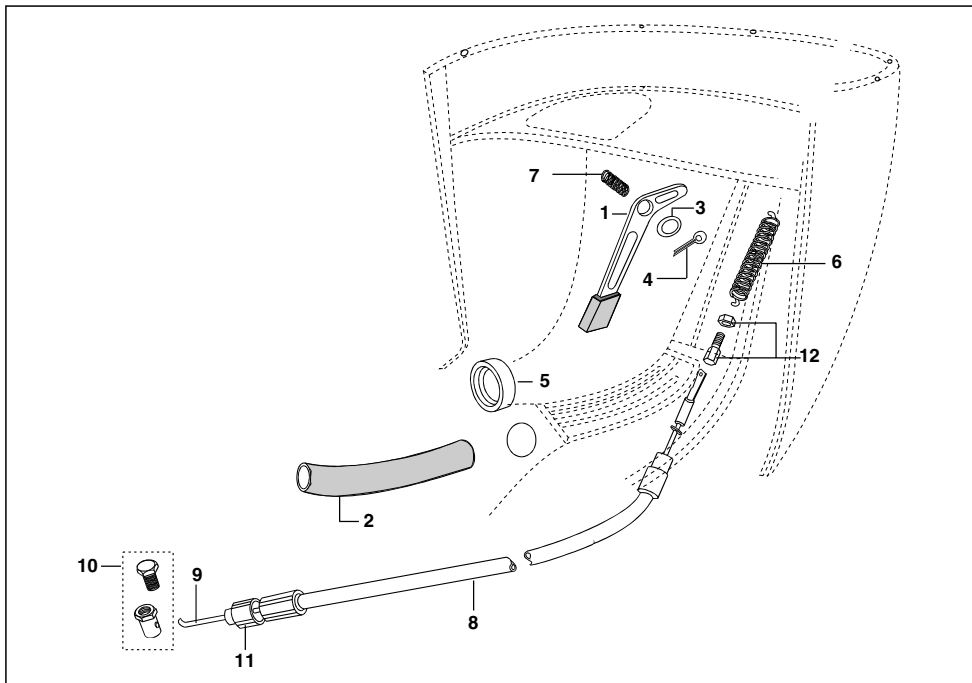

No.	Part No.	Description	Qty/Veh.			Remarks
			AA	AF	AM	
1	24 1902 21	Reverse gear cont lever assly	1	1	1	From Dec.01 (For Antidive suspension)
2	24 1902 25	Sleeve protection	1	1	1	
3	39 0251 11	Plain washer	1	1	1	
4	39 0147 08	Split pin	1	1	1	
5	24 1902 24	Grommet	1	1	1	
6	AA 1910 63	Spring	1	1	1	
7	22 1502 42	Spring	1	1	1	
8	AA 1910 10	Reverse gear cable comp	1	1	1	
9	AA 1910 12	Inner cable rev.gear	1	1	1	
10	AB 1910 24	Screw terminal assly	1	1	1	
11	22 1505 13	Terminal	1	1	1	
12	05 1510 12	Adjuster with nut	1	1	1	

AA - RE 4S PETROL
AF - RE 4S CNG
AM - RE 4S LPG