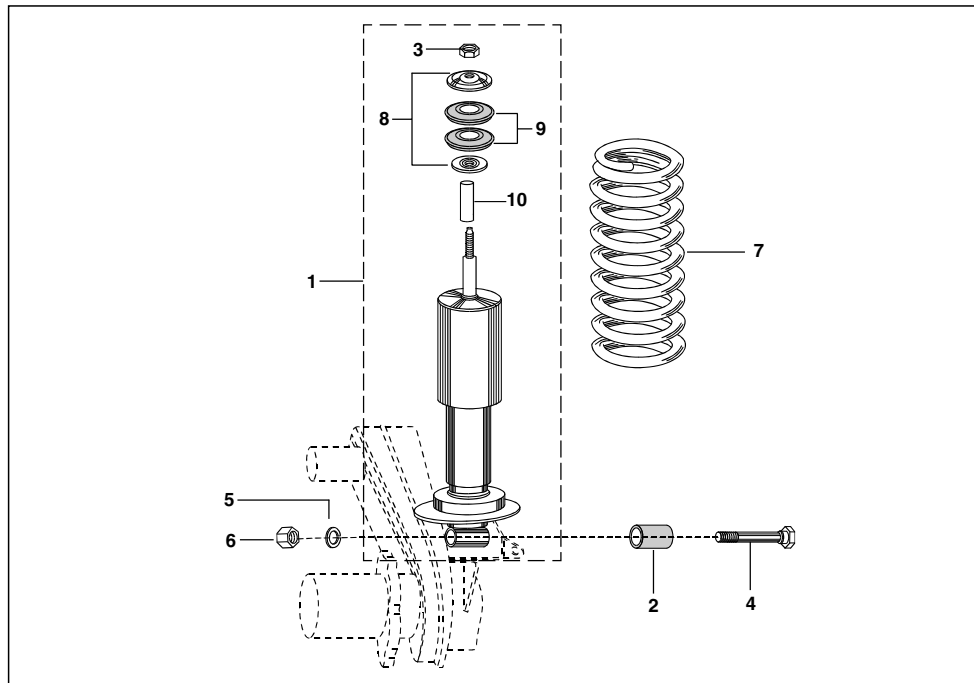

No.	Part No.	Description	Qty/Veh.			Remarks
			AA	AF	AM	
1	24 1710 94	Rear Shock absorber assly	2	2	2	
2	24 1710 49	Mounting rubber with sleeve	1	1	1	
3	39 1336 15	Hex nut	2	2	2	
4	24 1705 07	Bolt for Shock absorber	2	2	2	
5	39 0466 12	Spring washer	2	2	2	
6	39 0467 15	Nut	2	2	2	
7	24 1705 08	Rear suspension spring	2	2	2	
8	24 1705 05	Cup washer top side	4	4	4	
9	24 1710 55	Rubber bush	4	4	4	
10	24 1710 56	Sleeve	2	2	2	

AA - RE 4S PETROL
AF - RE 4S CNG
AM - RE 4S LPG