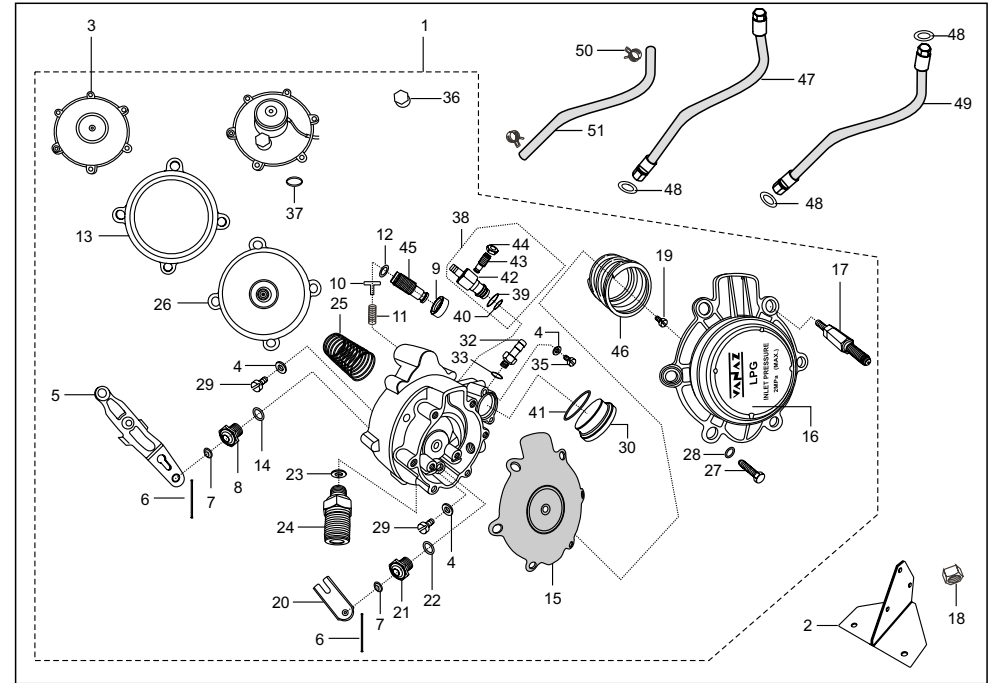

No.	Part No.	Description	Qty/Veh.			Remarks
			AA	AF	AM	
36	24 1213 48	Drain plug	--	--	2	
37	AF 1211 04	'O' ring	--	--	1	
38	24 1213 29	Assly single nozzle flow cont.	--	--	1	
39	AF 1210 93	'O' ring	--	--	2	
40	AF 1210 91	'O' ring	--	--	1	
41	24 1213 21	'O' ring	--	--	1	
42	24 1213 20	Body -Flow control	--	--	1	
43	24 1213 22	Screw flow control	--	--	1	
44	24 1213 23	Lock nut	--	--	1	
45	24 1213 01	Idling screw	--	--	1	
46	24 1213 10	Spring	--	--	1	
47	24 1213 91	Assly. Flex. Hose	--	--	1	From LPG filter to regulator
	AM 1211 05	Assly. Flex. Hose - 1	--	--	1	For Zero deg multivalve
48	24 1212 44	Washer	--	--	1	
49	24 1212 58	Hose LPG	--	--	1	From regulator to inlet duct
	24 1214 19	Assly flex. hose - 2	--	--	1	For Zero deg multivalve
50	24 1213 54	Clip	--	--	1	
51	24 1212 55	Hose vent	--	--	1	

AA - RE 4S PETROL
AF - RE 4S CNG
AM - RE 4S LPG