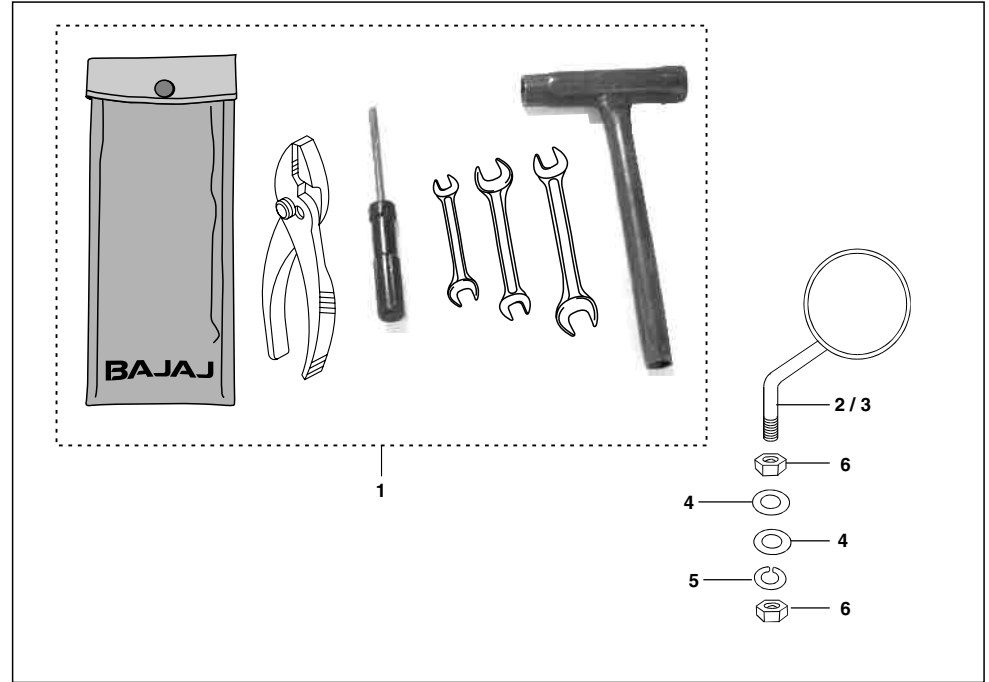

No.	Part No.	Description	Qty/Veh.			Remarks
			AA	AF	AM	
1	AA 2210 23	Tool kit complete	1	1	1	Not to service only for ref.
*	24 2210 19	Tool bag	1	1	1	
*	24 2210 22	Flat spanner 7x8	1	1	1	
*	AN 2210 02	Tube spanner 17x21	1	1	1	
*	24 2210 24	Flat spanner 13x14	1	1	1	
*	05 2205 06	Tommy bar	1	1	1	
*	DJ 2210 14	Screw Driver	1	1	1	
2	AA 2210 05	Mirror assly. LH	1	1	1	
3	AA 2210 06	Mirror assly. RH	1	1	1	
4	21 1704 16	Plain washer	4	4	4	
5	39 1829 12	Spring washer	2	2	2	
6	39 0302 15	Hex nut	4	4	4	

AA - RE 4S PETROL
AF - RE 4S CNG
AM - RE 4S LPG