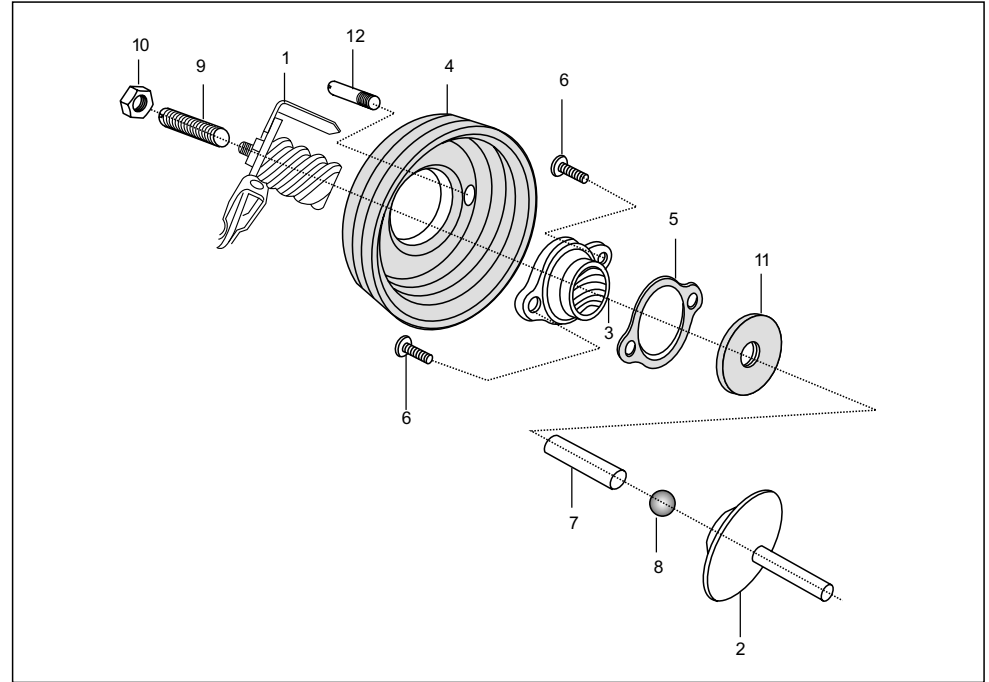

No.	Part No.	Description	Qty/Veh.			Remarks
			PET	CNG	LPG	
1	AA 1014 81	Inner clutch release assly.	1	1	1	
2	AA 1010 73	Rod push	1	1	1	
3	AA 1014 79	Release clutch outer	1	1	1	
4	AA 1014 84	Bellow	1	1	1	
5	AA 1014 91	Gasket release	1	1	1	
6	39 2038 04	Hex.socket head bolt	2	2	2	For mtg. release clutch outer
7	AA 1011 68	Dowel pin (Clutch release)	1	1	1	
8	30 1011 97	Ball steel	1	1	1	
9	39 1441 01	Screw set	1	1	1	
10	39 0793 15	Hex. lock nut	1	1	1	
	39 0292 15	Nut Hexagon M6 x 1	1	1	1	Alt. for 39079315
11	39 1744 19	Oil seal	1	1	1	
12	AB 1011 00	Arrestor pin	1	1	1	
13	AA 1013 37	BKT Clutch Cable	1	1	1	N.I.

AA - RE 4S PETROL
AF - RE 4S CNG
AM - RE 4S LPG