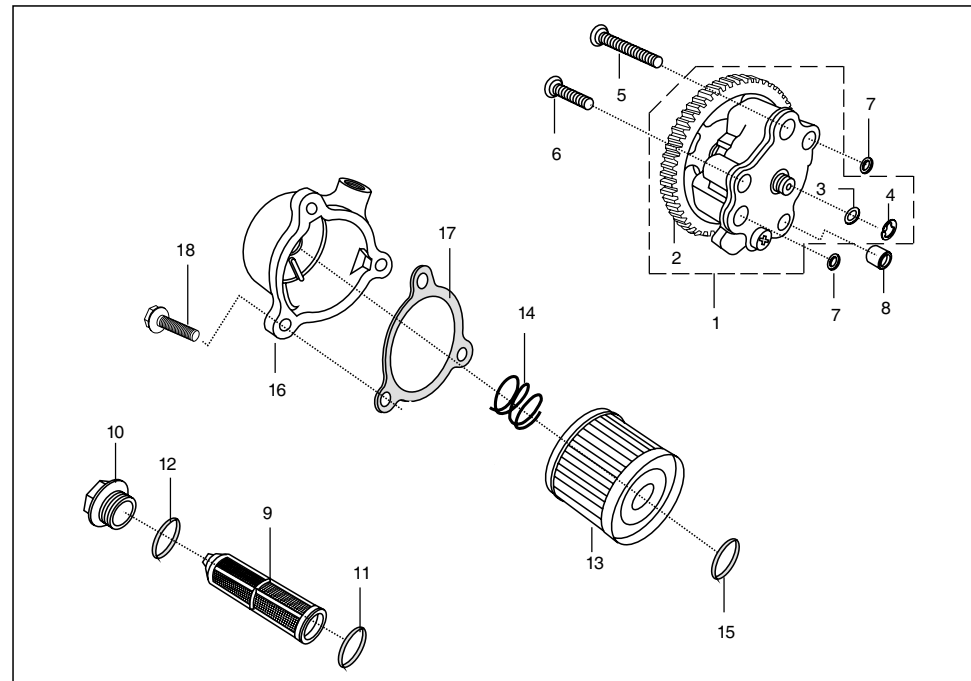

No.	Part No.	Description	Qty/Veh.			Remarks
			AA	AF	AM	
1	AA 1210 60	Pump assly oil	1	1	1	
2	AA 1210 59	Gear oil pump	1	1	1	
3	39 1575 11	Plain washer	1	1	1	
4	39 0855 17	Circlip	1	1	1	
5	39 0730 01	Screw pan cross	1	1	1	
6	39 0746 01	Screw pan cross	2	2	2	
7	39 1013 21	'O' ring	2	2	2	
8	39 0999 06	Hollow dowel pin	1	1	1	
9	AA 1015 48	Oil strainer	1	1	1	
10	28 1010 22	Cap strainer	1	1	1	
11	59 2100 22	'O' ring, Strainer	1	1	1	
12	39 1657 21	'O' ring, Cap	1	1	1	
13	AA 1210 06	Oil filter	1	1	1	
14	AN 1210 81	Spring oil filter	1	1	1	From 10.01.2008 (Mod. oil filter cover)
15	39 1738 21	'O' ring , Oil filter	1	1	1	
16	AA 1211 12	Oil filter cover	1	1	1	From 10.1.2008 Boss OD, ID & height increased
17	AA 1210 10	Gasket, Oil filter	1	1	1	
18	39 1673 04	Flange bolt	3	3	3	

AA - RE 4S PETROL
AF - RE 4S CNG
AM - RE 4S LPG