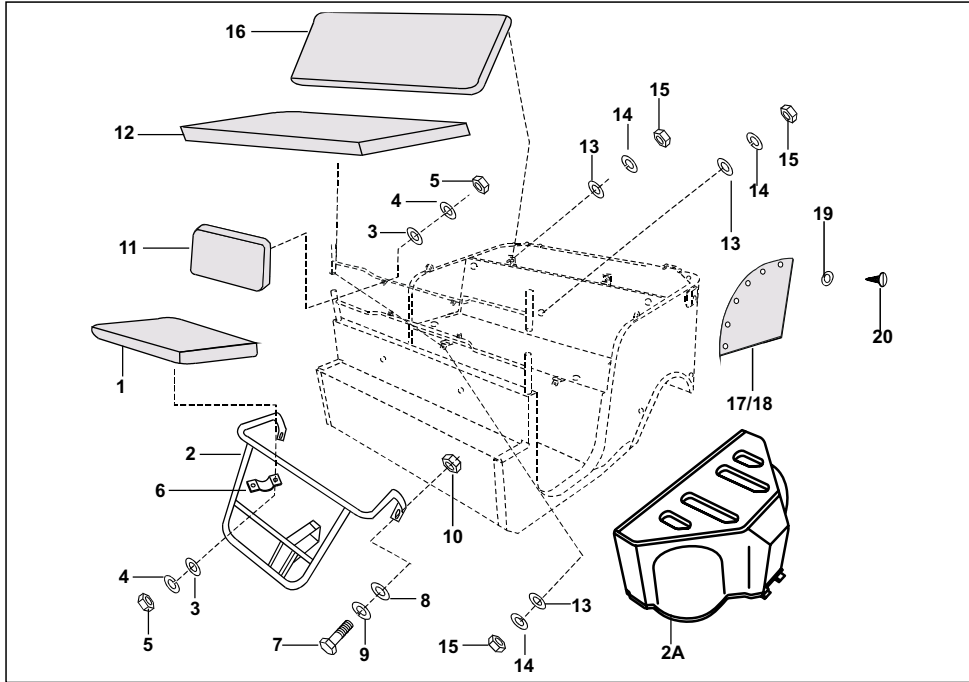

No.	Part No.	Description	Qty/Veh.			Remarks
			AA	AF	AM	
13	39 0211 11	Plain washer	5	5	5	
14	39 0263 12	Spring washer	5	5	5	
15	39 0292 15	Hex nut	5	5	5	
16	24 2314 13	Passenger back rest	1	1	1	Hinges on body deleted From Dec. 08
	AF 2311 41	Passenger back rest	1	1	1	New
17	24 2303 21	Side panel cover RH	1	1	1	
18	24 2303 22	Side panel cover LH	1	1	1	
19	39 1542 11	Plain washer	12	12	12	
20	39 1348 01	Cross res. pan Hd. screw	12	12	12	

AA - RE 4S PETROL
AF - RE 4S CNG
AM - RE 4S LPG