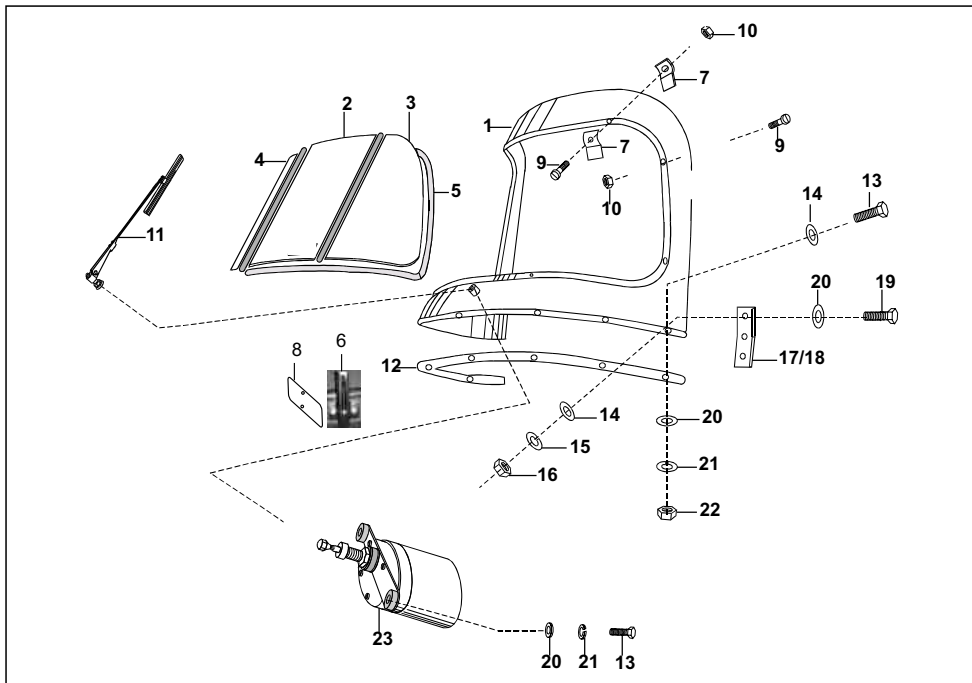

No.	Part No.	Description	Qty/Veh.			Remarks
			AA	AF	AM	
16	39 0291 15	Hex nut	9	9	9	
17	AB 2310 09	Joint plate LH	1	1	1	
18	AB 2310 08	Joint plate RH	1	1	1	
19	39 0071 04	Bolt	6	6	6	
20	39 0197 11	Plain washer	14	14	14	
21	39 0262 12	Spring washer	8	8	8	
22	39 0291 15	Hex nut	6	6	6	
23	AA 2011 52	Wiper motor	1	1	1	From Dec.04

AA - RE 4S PETROL
AF - RE 4S CNG
AM - RE 4S LPG