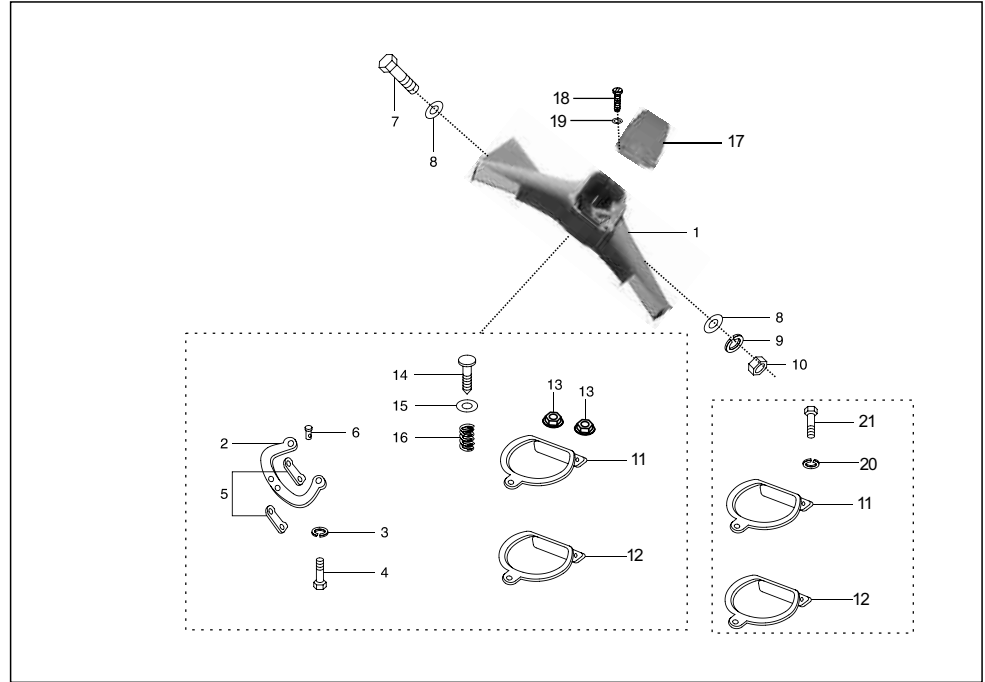

AA - RE 4S PETROL
AF - RE 4S CNG
AM - RE 4S LPG

No.	Part No.	Description	Qty/Veh.			Remarks
			AA	AF	AM	
1	22 1810 25	Handle Bar Body	1	1	1	From Oct 05 One piece handle bar
2	22 1802 19	Steering lock plate	1	1	1	
3	39 1830 12	Spring washer	2	2	2	For mounting steering lock plate
4	39 0071 04	Hex head screw	2	2	2	For mounting steering lock plate
5	21 1802 07	Lining-Steering lock plate	2	2	2	
6	39 0192 10	Eyelet rivet	2	2	2	
7	39 1377 04	Hex. bolt with collar	1	1	1	For mounting of handle bar
8	39 0201 11	Plain washer	2	2	2	For mounting of handle bar
9	39 1829 12	Spring washer	1	1	1	For mounting of handle bar
10	39 0296 15	Hex nut	1	1	1	For mounting of handle bar
11	AB 1810 22	Lower plate assly	1	1	1	
12	AB 1810 23	Upper plate assembly	1	1	1	
13	39 2295 15	Flange nut	2	2	2	From Oct. 05