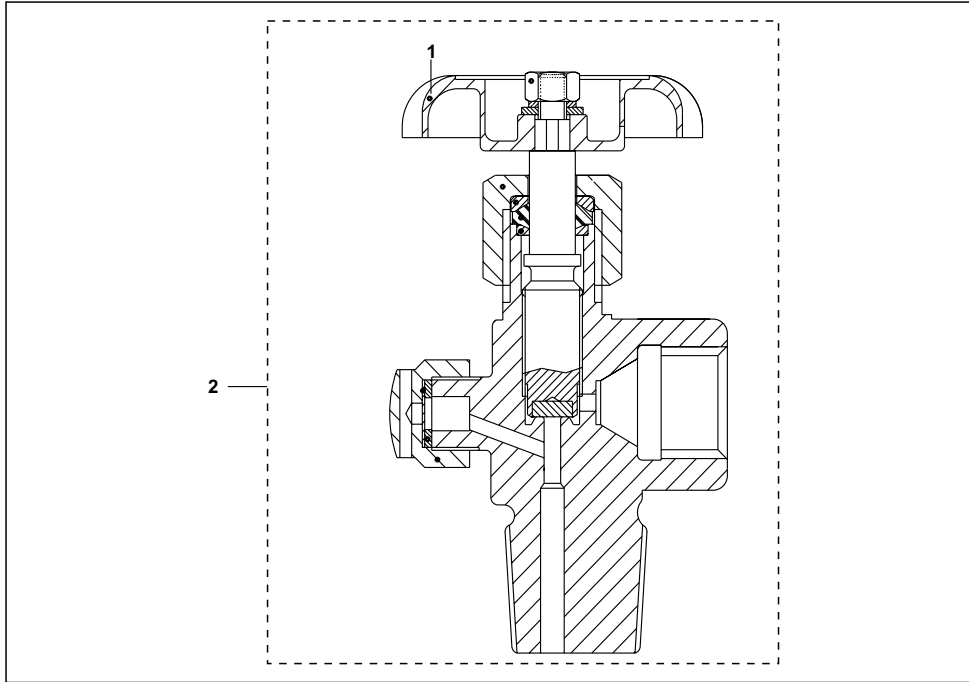

No.	Part No.	Description	Qty/Veh.			Remarks
			AA	AF	AM	
1	AF 1410 08	Hand wheel	--	--	1	From Aug.02 Alt.AF 1410 28
2	AF 1410 30	Valve for CNG	--	--	1	

AA - RE 4S PETROL
AF - RE 4S CNG
AM - RE 4S LPG