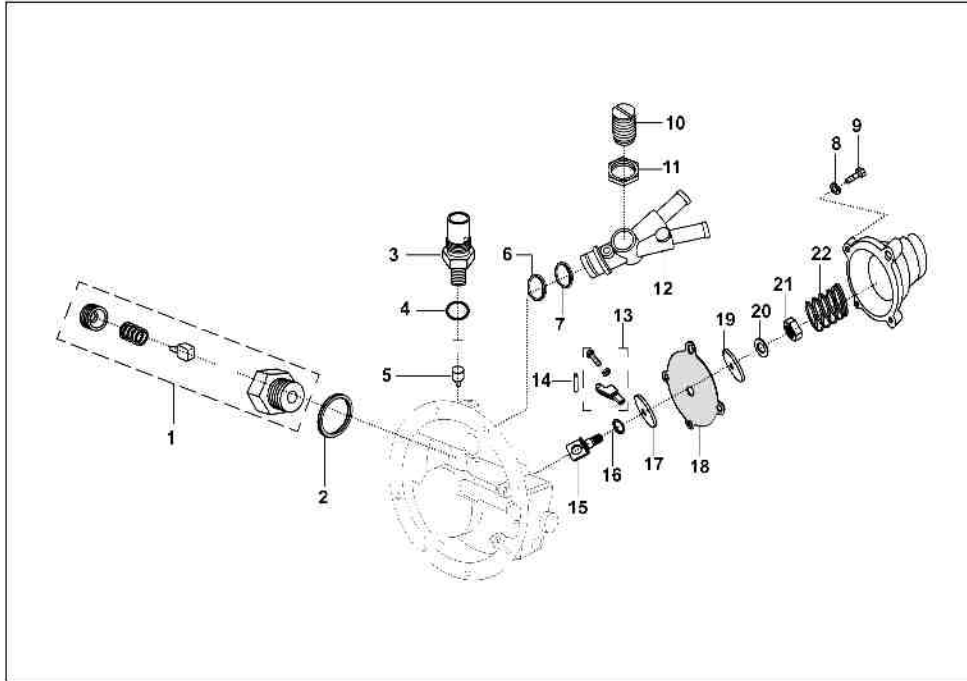

No.	Part No.	Description	Qty/Veh.			Remarks
			AA	AF	AM	
16	AF 1210 79	'O' ring	--	1	--	
17	AF 1210 73	Top disc	--	1	--	
18	AF 1210 72	Diaphragm	--	1	--	
19	AF 1210 76	Bottom disc	--	1	--	
20	AF 1210 85	Washer	--	1	--	
21	AF 1210 78	Nut	--	1	--	
22	AF 1210 80	Spring	--	1	--	

AA - RE 4S PETROL
AF - RE 4S CNG
AM - RE 4S LPG