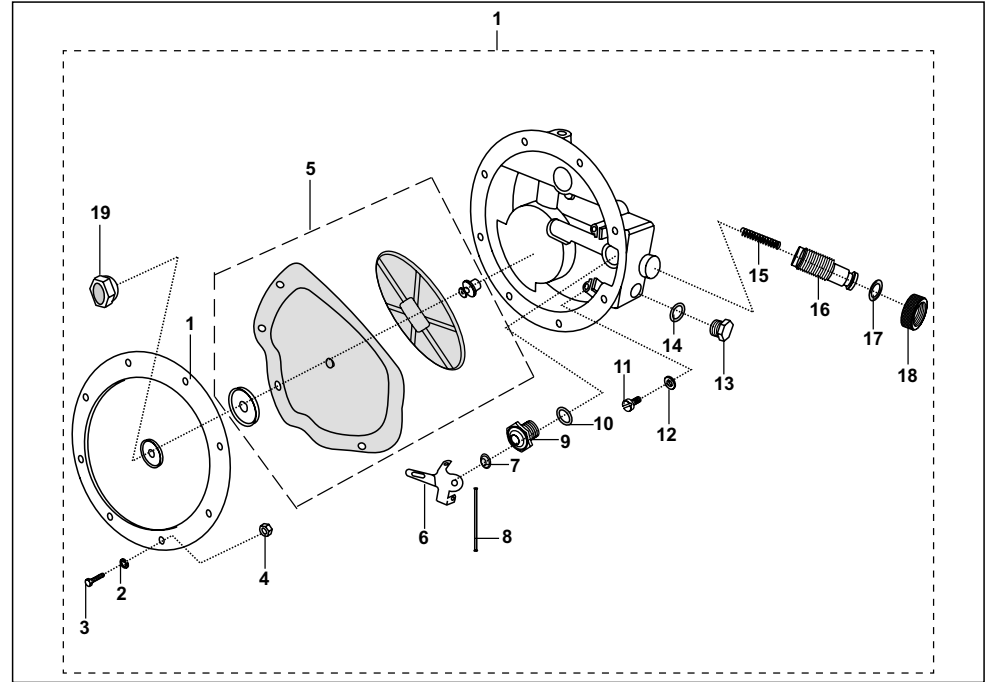

No.	Part No.	Description	Qty/Veh.			Remarks
			AA	AF	AM	
1	AF 1214 00	2nd stage CNG regulator	--	1	--	
2	AF 1210 49	Spring Washer	--	8	--	
3	AF 1210 50	Hex. Screw	--	8	--	
4	AF 1210 57	Nut	--	8	--	
5	AF 1211 30	Big Diaphragm sub assembly	--	1	--	
6	AF 1210 60	Lever	--	1	--	
7	AF 1210 62	Pad	--	1	--	
8	AF 1210 61	Lever Rod	--	1	--	
9	AF 1210 63	Seat	--	1	--	
10	AF 1210 64	Washer	--	1	--	
11	AF 1210 70	Cheese head screw	--	2	--	
12	AF 1210 71	Clamping washer	--	2	--	
13	AF 1210 65	Plug	--	1	--	
14	AF 1210 66	Washer	--	1	--	
15	AF 1210 89	Spring	--	1	--	

AA - RE 4S PETROL
AF - RE 4S CNG
AM - RE 4S LPG