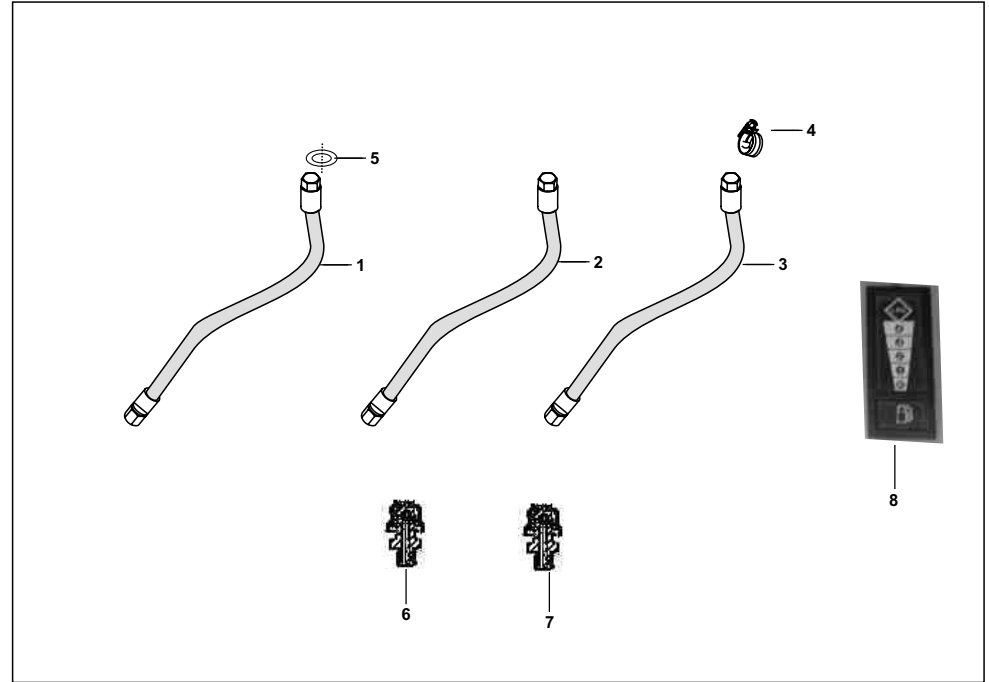

No.	Part No.	Description	Qty/Veh.			Remarks
			AA	AF	AM	
1	24 1212 35	Flexible hose assly-1	--	1	--	From HPR to Filter From 12.07.09 (improved side filling) From HPR to Filter up to 11.07.09
	24 1212 21	Flexible hose assly-1	--	1	--	
2	24 1213 30	Flexible hose assly-2	--	1	--	From Filter to LPR
3	24 1212 22	Low pressure hose pipe	--	2	--	From LPR to Mixture
4	24 1213 54	Hose clip	--	4	--	
5	AF 1210 12	Washer	--	4	--	
6	AF 1213 15	Breather	--	1	--	
7	05 1010 51	Breather	--	1	--	
8	24 2013 34	Indicator assly Vanaz	--	1	--	

AA - RE 4S PETROL
AF - RE 4S CNG
AM - RE 4S LPG