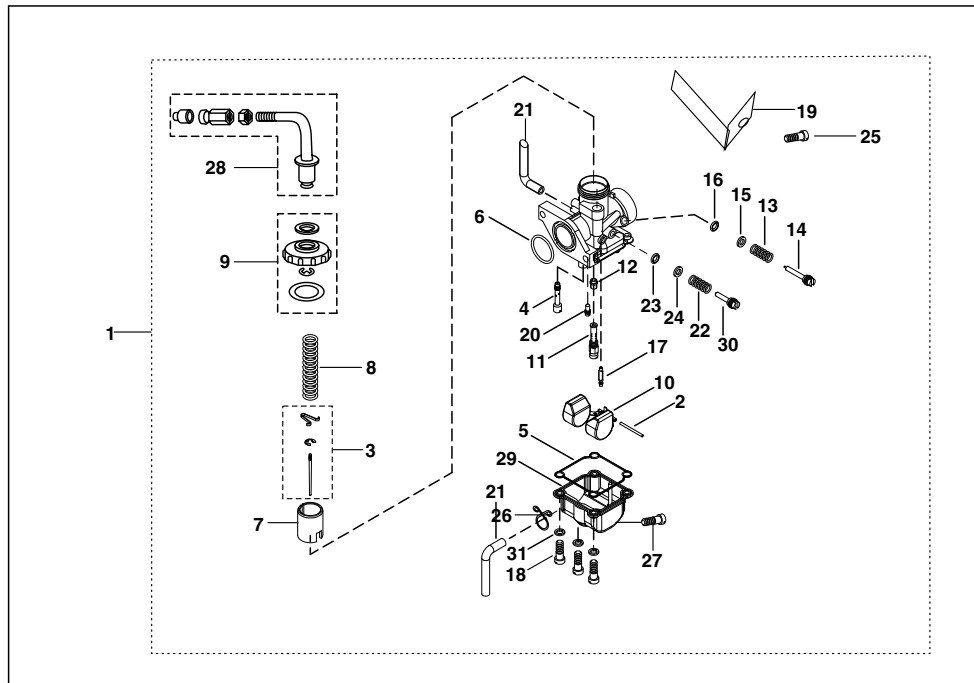

No.	Part No.	Description	Qty/Veh.			Remarks
			AA	AF	AM	
16	DD 1210 52	Washer	--	1	1	
17	24 1213 71	Jet needle	--	3	3	
18	CB 1210 46	Screw	--	3	3	
19	24 1213 74	Bracket	--	1	1	
20	24 1213 75	Spring	--	1	1	
21	24 1213 78	Hose	--	2	2	
22	DD 1210 89	Spring	--	1	1	
23	16 1210 32	Washer	--	1	1	
24	24 1210 62	'O' ring	--	1	1	
25	24 1213 81	Screw	--	1	1	
26	24 1213 83	Hose clip	--	1	1	
27	24 1210 86	Screw drain	--	1	1	
28	CR 1210 80	Guide cable assly	--	1	1	
29	24 1214 04	Body carburettor ucal	--	1	1	
30	24 1210 65	Screw air	--	1	1	

AA - RE 4S PETROL
AF - RE 4S CNG
AM - RE 4S LPG