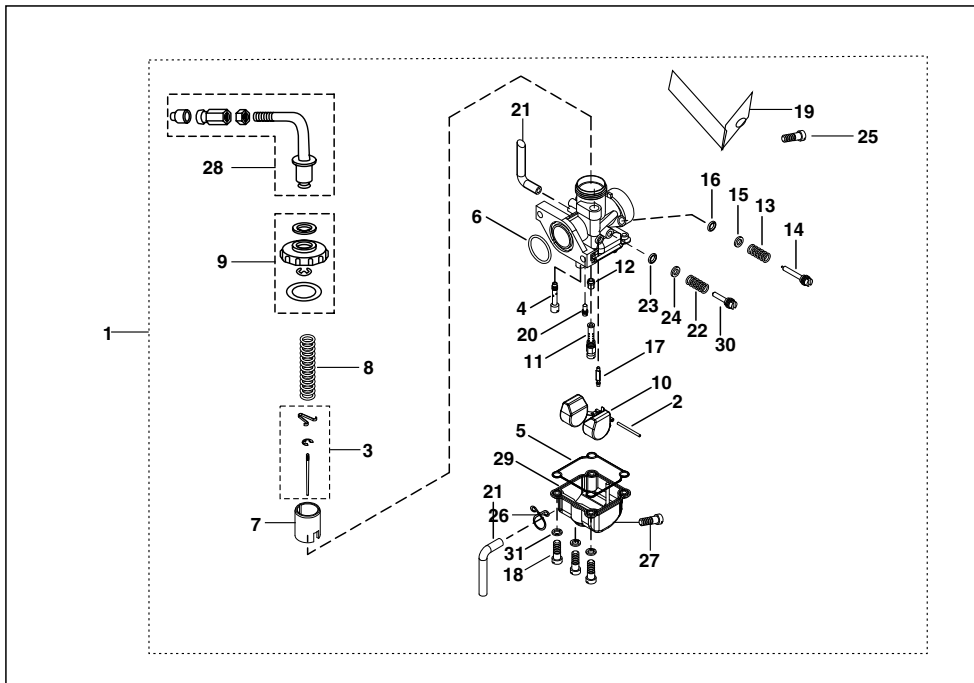

No.	Part No.	Description	Qty/Veh.			Remarks
			AA	AF	AM	
1	24 1212 32	Carburettor comp.	--	1	1	Flange type
2	24 1210 69	Pin float	--	1	1	
3	16 1211 38	Needle assly	--	1	1	
4	24 1213 60	Jet pilot	--	1	1	
5	24 1213 61	Seal	--	1	1	
6	31 1210 80	'O' ring	--	1	1	
7	24 1213 62	Piston valve	--	1	1	
8	DD 1210 47	Spring throttle valve	--	1	1	
9	24 1213 64	Mixing Cap assly.	--	1	1	
10	24 1213 65	Float	--	1	1	
11	24 1213 67	Main jet	--	1	1	
12	24 1213 68	Needle jet	--	1	1	
13	GH 1210 21	Spring idle adjst.	--	1	1	
14	24 1213 69	Adjuster	--	1	1	
15	24 1213 70	Ring	--	1	1	

AA - RE 4S PETROL
AF - RE 4S CNG
AM - RE 4S LPG