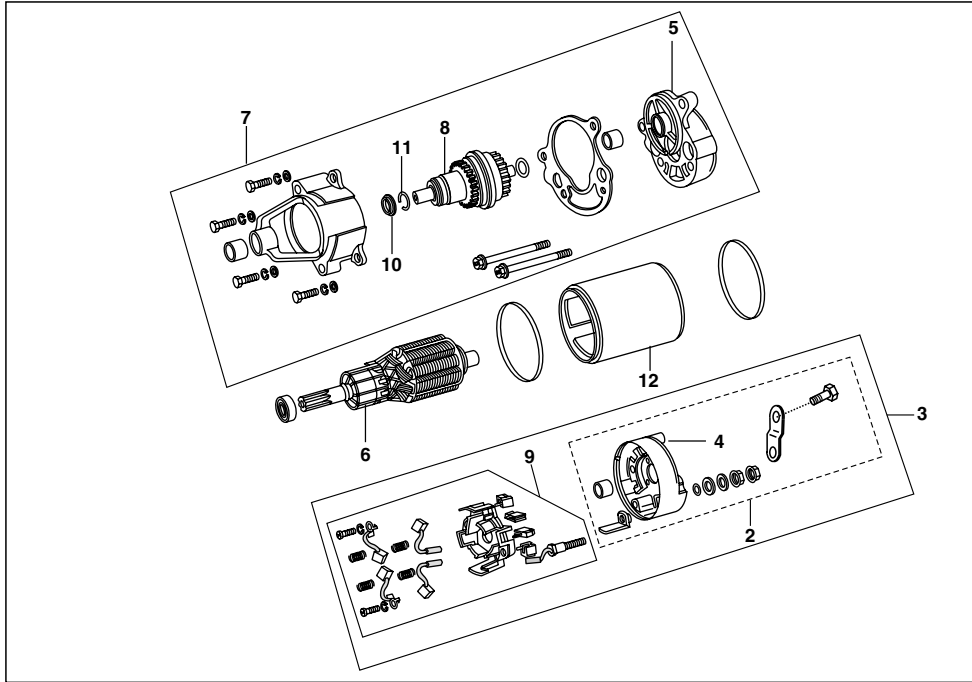

No.	Part No.	Description	Qty/Veh.			Remarks
			AA	AF	AM	
1	AA 1110 92	Starter motor	1	1	1	From Sept.03 (Mitsuba)
2	AA 1110 93	Fixing bkt. assly	1	1	1	from Mar.08 (Sintered Bush length increased)
3	AA 1110 79	Cover assly end cover	1	1	1	
4	AA 1110 80	Bracket end cover	1	1	1	
5	AA 1110 81	Bracket assly intermediate	1	1	1	
6	AA 1110 82	Armature assly	1	1	1	
7	AA 1110 94	Gear shaft assly	1	1	1	From Mar.08
8	AA 1110 95	Gear shaft unit	1	1	1	From Mar.08
9	AA 1110 85	Brush box assly kit	1	1	1	
10	AA 1110 86	Spring pinion return	1	1	1	
11	AA 1110 87	Circlip drive assly	1	1	1	
12	AB 1111 07	Yoke and magnet assly	1	1	1	

AA - RE 4S PETROL
AF - RE 4S CNG
AM - RE 4S LPG