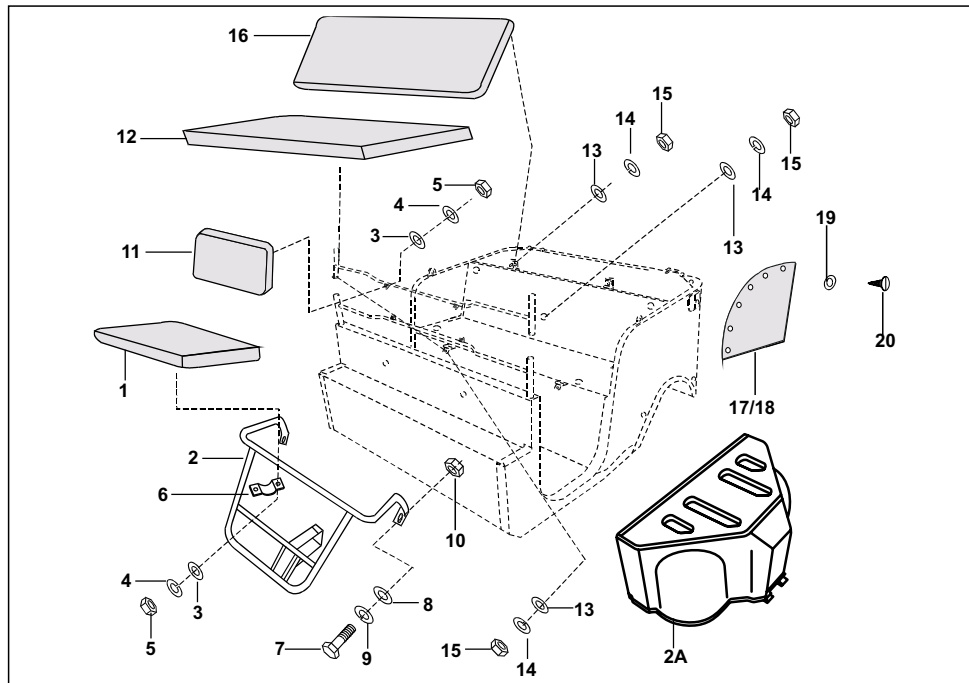

No.	Part No.	Description	Qty/Veh.			Remarks
			AA	AF	AM	
1	AA 2311 40	Driver seat assly	1	1	1	
2	24 1614 10	Frame assly driver seat	1	1	1	
2A	AM 1610 08	Frame assly driver seat	--	--	1	Cylinder at front side
3	39 0197 11	Plain washer	8	8	8	
4	39 0262 12	Spring washer	8	8	8	
5	39 0291 15	Hex nut	8	8	8	
6	24 23 1146	Clip	2	2	2	
7	39 2481 04	Bolt	2	2	2	
8	39 0230 11	Plain washer	2	2	2	
9	39 0265 12	Spring washer	2	2	2	
10	39 2479 15	Nut	2	2	2	
11	AF 2310 78	Driver back rest assly	1	1	1	
12	AF 2310 79	Passenger seat assly	1	1	1	

AA - RE 4S PETROL
AF - RE 4S CNG
AM - RE 4S LPG