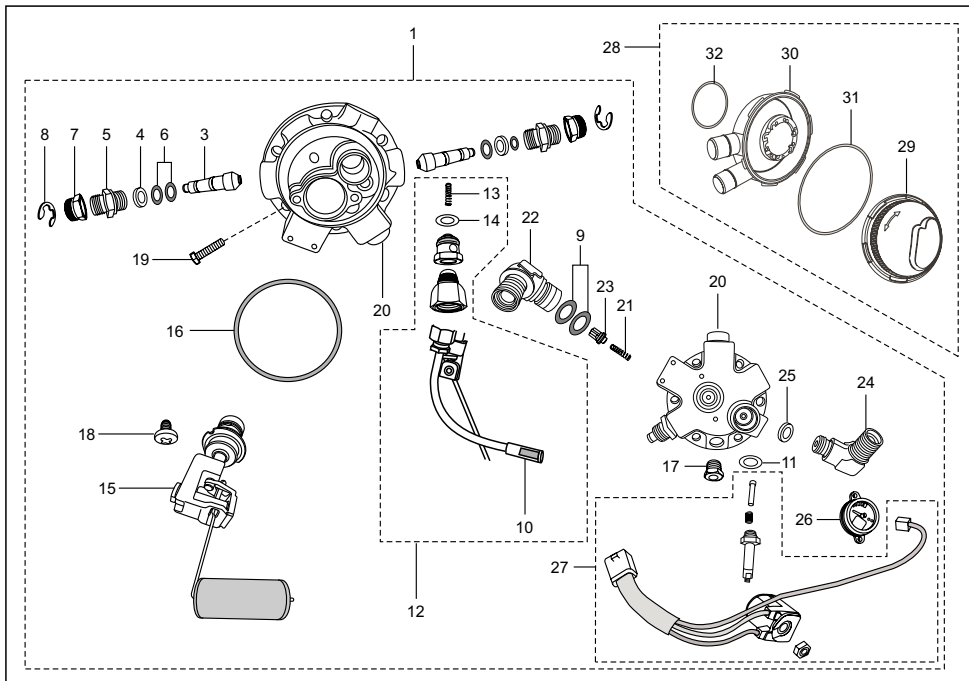

No.	Part No.	Description	Qty/Veh.			Remarks
			AA	AF	AM	
1	24 1212 40	Multivalve - assly Vanaz	--	--	1	
2	24 1212 64	Pad Conical - Multivalve	--	--	2	Not to service
3	36 2440 05	Spindle with pad	--	--	2	
4	AF 1210 69	Washer	--	--	2	
5	24 1212 66	Retainer - MV	--	--	2	
6	59 2100 13	'O' ring	--	--	4	
7	24 1212 67	Knob - MFV	--	--	2	
8	59 1700 07	Circlip - External	--	--	2	
9	59 2100 14	'O' ring - MFV	--	--	1	
10	24 1212 68	Filter	--	--	1	Part of filter kit
11	59 2100 15	'O' ring M-V Solenoid	--	--	1	
12	36 2440 03	Filter kit-MFV	--	--	1	
13	24 1212 72	Spring	--	--	1	Part of filter kit
14	59 2100 16	'O' ring	--	--	1	Part of filter kit
15	36 2440 04	Fioat - Kit - MFV	--	--	1	
16	24 1212 83	'O' Ring	--	--	1	
17	24 1212 86	Plug Fusible	--	--	1	

AA - RE 4S PETROL
AF - RE 4S CNG
AM - RE 4S LPG