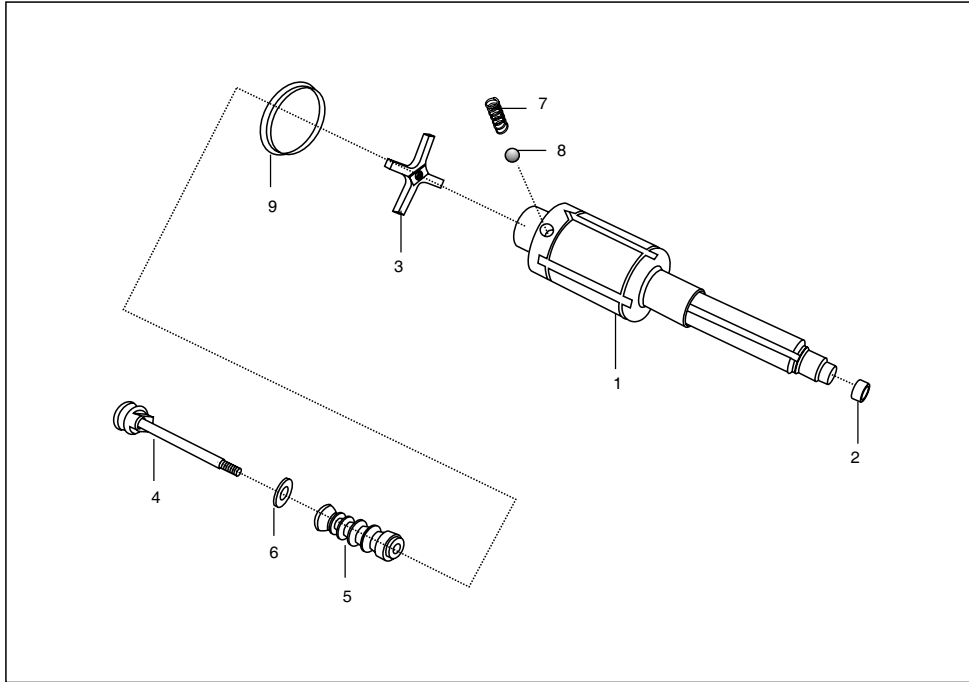

No.	Part No.	Description	Qty/Veh.			Remarks
			AA	AF	AM	
1	AA 1010 48	Main shaft	1	1	1	New (with Splines)
2	AA 1015 67	Main Shaft	1	1	1	
3	AA 1012 95	Drive bush	1	1	1	
4	AB 1010 67	Cross	1	1	1	
5	AA 1010 54	Guide stem	1	1	1	
6	AA 1011 08	Gear selector	1	1	1	
6	39 0213 11	Plain washer	1	1	1	
7	28 1010 38	Spring	2	2	2	
8	01 1801 23	Steel ball	2	2	2	
9	AA 1010 61	Cup gear shifter	1	1	1	

AA - RE 4S PETROL
AF - RE 4S CNG
AM - RE 4S LPG