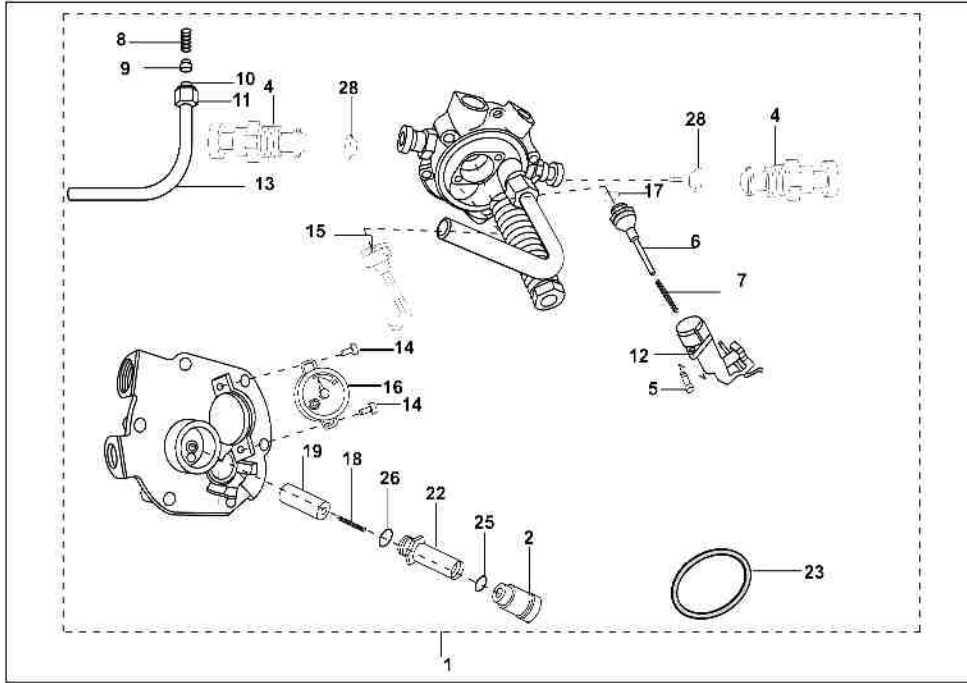

No.	Part No.	Description	Qty/Veh.			Remarks
			AA	AF	AM	
14	AJ 1210 96	Hex head screw	--	--	2	
15	AJ 1210 97	Permanent magnet	--	--	1	
16	AJ 1210 98	Elect. level indicator	--	--	1	
17	AJ 1211 08	Or 2962	--	--	1	
18	AJ 1211 09	Complete valve spring	--	--	1	
19	AJ 1211 10	Complete valve	--	--	1	
20	AJ 1211 11	Coil for LPG	--	--	1	N.I
21	AJ 1211 12	Bracket	--	--	1	N.I
22	AJ 1211 13	Body solenoid	--	--	1	
23	AJ 1210 81	Gasket union	--	--	1	
24	AJ 1211 16	O ring	--	--	1	N.I
25	AJ 1211 17	O ring	--	--	1	
26	AJ 1211 21	O ring	--	--	1	
27	AJ 1211 22	Gasket service valve	--	--	2	N.I
28	AJ 1211 24	Nylon mesh filter	--	--	1	

AA - RE 4S PETROL
AF - RE 4S CNG
AM - RE 4S LPG