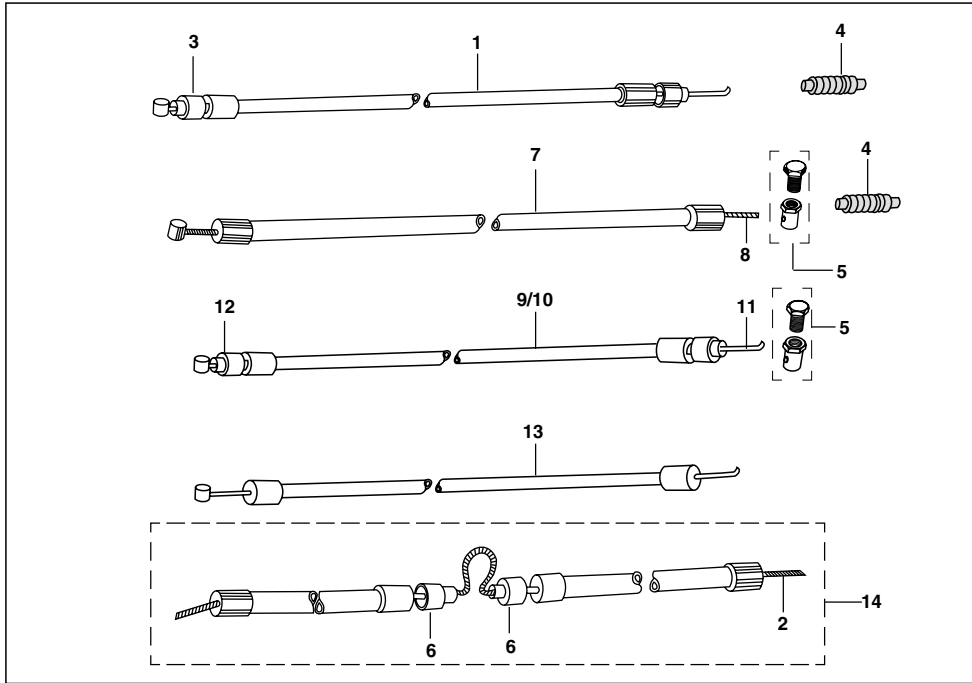

No.	Part No.	Description	Qty/Veh.			Remarks
			AA	AF	AM	
1	AA 1910 69	Acc. cable assly	1	--	--	From 28.07.2007 For ucal carburattor
	AM 1910 02	Acc. cable assly	--	1	1	For CNG/LPG
2	24 1505 02	Inner cable hand brake	1	1	1	
3	03 1902 28	Guide for cable	1	1	1	
4	30 1910 69	Dust seal	3	3	3	
5	22 1910 93	Screw terminal assly.	3	3	3	
6	22 1505 13	Terminal	2	2	2	
7	AA 1910 64	Clutch cable comp.	1	1	1	From Aug.01 (For antidive suspension)
8	AA 1910 26	Inner cable clutch	1	1	1	From Aug.01 (For antidive suspension)
9	BA 1910 51	Gear cable comp white	1	1	1	
10	BA 1910 52	Gear cable comp black	1	1	1	

AA - RE 4S PETROL
AF - RE 4S CNG
AM - RE 4S LPG