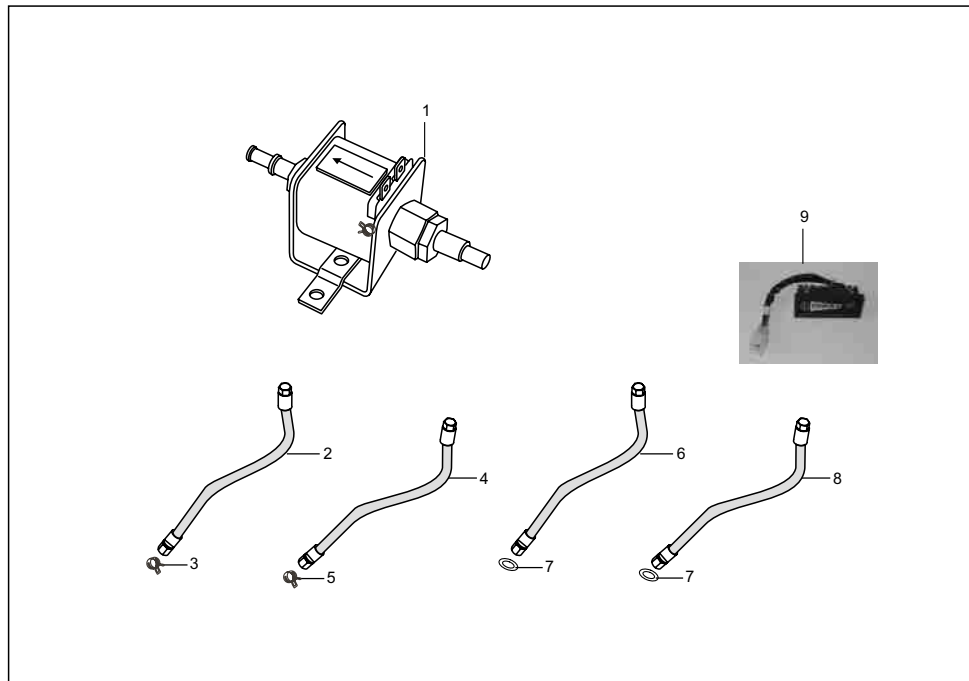

No.	Part No.	Description	Qty/Veh.			Remarks
			AA	AF	AM	
1	AF 2010 23	Solenoid (peteol)	-	-	1	
2	24 1213 32	Assly. Vaccum hose	-	-	1	Regulator to air intake duct
3	24 1213 33	Clip for hose vaccum	-	-	1	
4	24 1212 51	Assly. Gas vent hose	-	-	1	LPG Filter to seal box
5	24 1212 53	Clip	-	-	1	
6	24 1212 43	Hose flex. 1	-	-	1	Filler connector to multivalve
7	24 1212 44	Washer	-	-	2	
8	24 1212 54	Hose flex. 2	-	-	1	Multivalve to LPG filter
9	24 2013 35	Assly. Light indicator	-	-	1	

AA - RE 4S PETROL
AF - RE 4S CNG
AM - RE 4S LPG