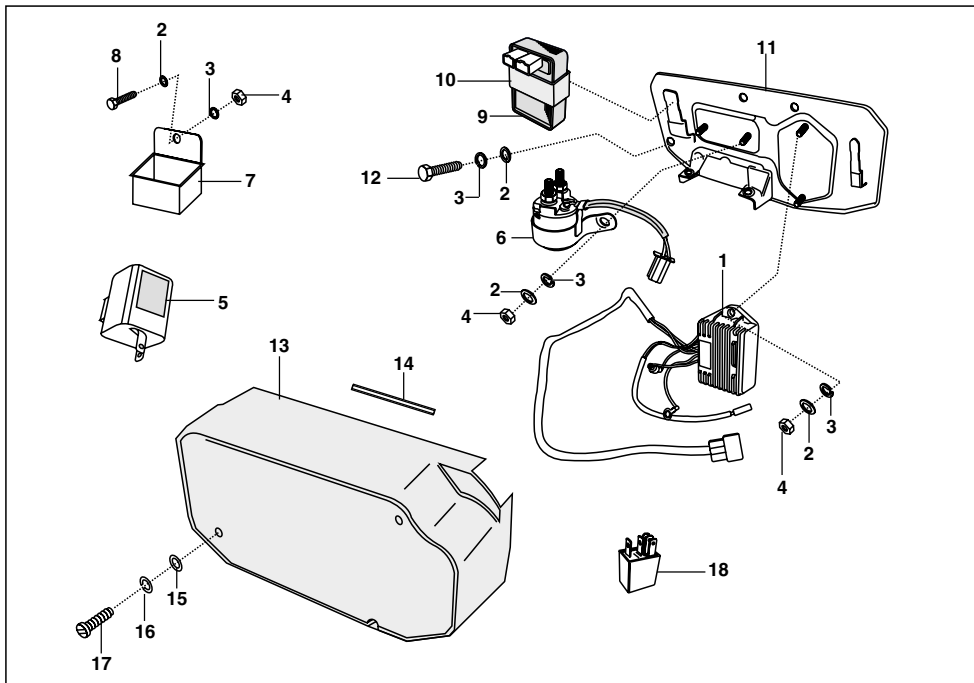

No.	Part No.	Description	Qty/Veh.			Remarks
			AA	AF	AM	
1	AF 2010 36	Assy. regulator	1	1	1	From Sept. 01
2	39 0198 11	Plain washer	8	8	8	For Mounting regulator, starter relay & Ele. units mounting plate
3	39 0263 12	Spring washer	8	8	8	
4	39 0291 15	Hex nut	5	5	5	
5	AB 2010 76	Assembly D.C. Flasher	1	1	1	
6	AA 2010 12	Starter relay	1	1	1	
7	BA 2010 23	Box (couplers joint)	1	1	1	
8	39 0071 04	Hex head screw	1	1	1	
9	AA 1110 91	Digital CDI with starter interlock	1	-	-	From May 06
10	AF 1110 16	DC ignitor and gas controller	-	1	1	From May 06
	AB 1110 11	Damper	1	1	1	

AA - RE 4S PETROL
AF - RE 4S CNG
AM - RE 4S LPG