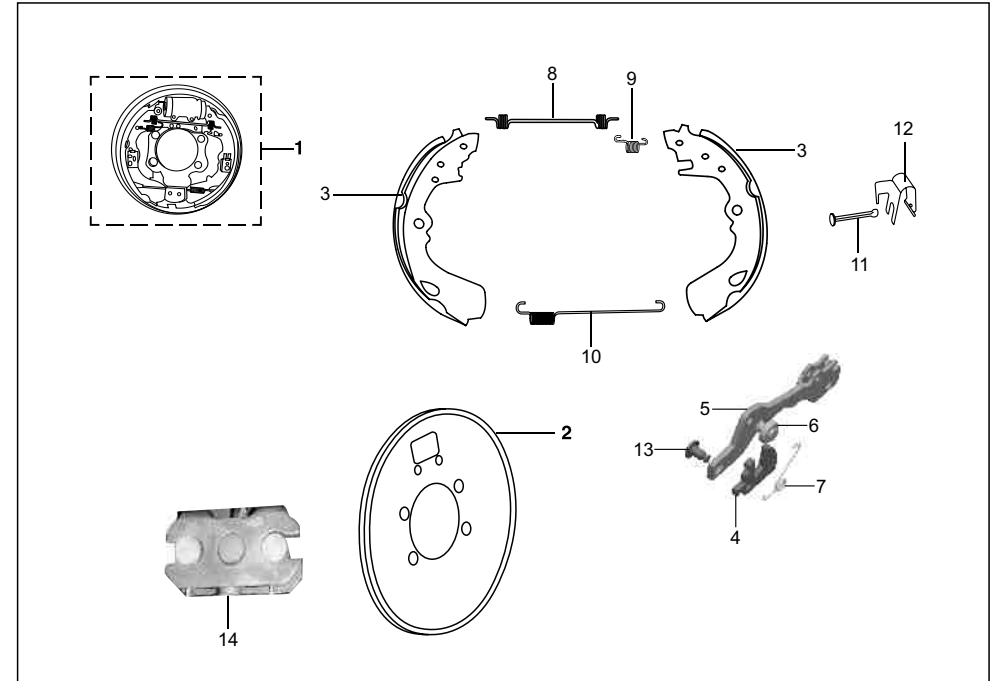

No.	Part No.	Description	Qty/Veh.			Remarks
			AA	AF	AM	
13	24 1511 39	Pin ratchet	3	3	3	Not Serviceable
14	24 1510 67	Bracket rear cable guide	1	1	1	For 24151067 N.I.
15	24 1510 68	Pin rear cable guide	1	1	1	
16	24 1510 69	Spacer	1	1	1	For 24151067 N.I.
17	24 1511 69	Strut assembly front Complete	1	1	1	Include fig. 4,5,6,7 & 13
	24 1511 76	Strut assembly LH Complete	1	1	1	
	24 1511 80	Strut assembly RH Complete	1	1	1	
18	24 1511 70	Ratchet kit (Fr. & LH)	1	1	1	Include fig. 4,7 & 13
	24 1511 81	Ratchet kit (RH)	1	1	1	
19	24 1511 71	Brake shoe kit	1	1	1	Include fig. 3,7,11 & 12
20	24 1511 72	Shoe clamp spring kit	1	1	1	Include fig. 11& 12
21	24 1511 73	Spring kit (Common for Front & LH)	1	1	1	Include fig. 8,9 & 10
	24 1511 82	Spring Kit RH	1	1	1	
22	24 1511 68	Auto Adjuster assy front	1	1	1	Include fig. 5 & 6
	24 1511 75	Auto adjuster assy rear LH	1	1	1	
	24 1511 79	Auto adjuster assy rear RH	1	1	1	

AA - RE 4S PETROL
AF - RE 4S CNG
AM - RE 4S LPG