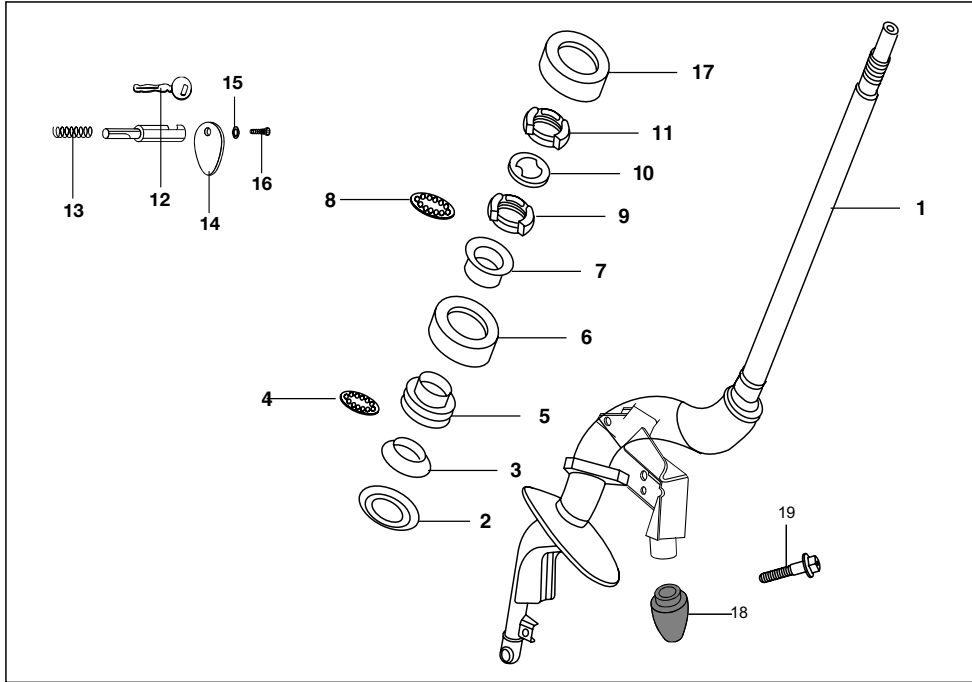

No.	Part No.	Description	Qty/Veh.			Remarks
			AA	AF	AM	
1	24 1810 43	Steering column assly	1	1	1	From 03.11.09 (w/o antidive link)
	24 1810 45	Steering column assly	1	1	1	From 17.08.09
	24 1810 37	Steering column assly	1	1	1	From 15.02.09 Pivot width increased From July. 01 to 14.02.09
2	AB 1810 02	Steering column assly	1	1	1	
3	AB 1810 10	Dust cover bottom	1	1	1	
4	AB 1810 11	Bearing race- low inner	1	1	1	
5	AB 1810 12	Steel ball with cage lower	1	1	1	
6	AB 1810 34	Top Dust cover (Mod)	1	1	1	
7	24 1810 46	Bearing race upper inner	1	1	1	w/o threading from 17.08.09
8	AB 1810 16	Bearing race upper inner	1	1	1	
9	AB 1810 19	Steel ball with nylon cage upper	1	1	1	
10	AB 1810 20	Bearing race -upper outer	1	1	1	
11	24 1810 47	Spacer washer bearing	1	1	1	
12	AB 1810 21	Nut Lockring	2	2	2	From 17.08.09
13	24 1810 32	Lock ring upper race	1	1	1	
14	06 1803 03	Steering lock barrel with key	1	1	1	
15	15 1810 32	Spring	1	1	1	
16	15 1810 33	Cover plate	1	1	1	
17	15 1810 34	Spring washer	1	1	1	
18	15 1810 34	Hammer drive Screw	1	1	1	
19	24 1614 43	Dust cover	1	1	1	
	22 1810 44	Buffer rubber	1	--	--	From 03.11.09 (w/o antidive link)
	24 1711 17	Bolt precoated	1	--	--	

AA - RE 4S PETROL
AF - RE 4S CNG
AM - RE 4S LPG