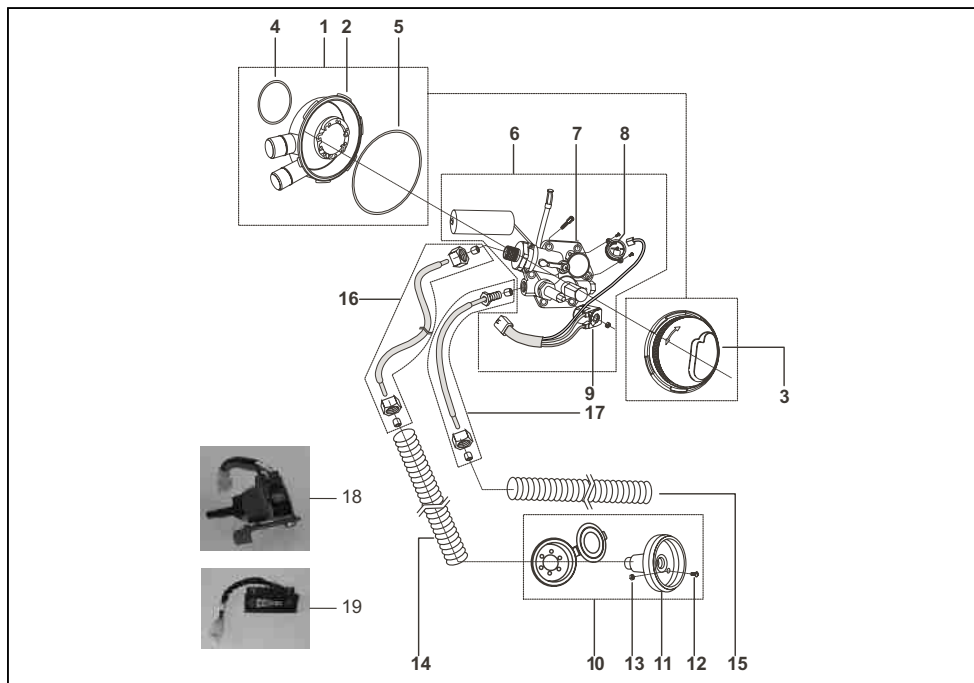

No.	Part No.	Description	Qty/Veh.			Remarks
			AA	AF	AM	
15	AM 1210 41	Vent hose(6 mm copper tube)	--	--	1	
16	AM 1210 25	Fuel supply line assly. (8 mm)	--	--	1	From MV to FV
17	AM 1210 26	Fuel supply line (6 mm)	--	--	1	From MV to regulator
18	AF 2010 72	Petrol solenoid valve assembly	--	--	1	
19	AM 2010 20	Electronic level indicator	--	--	1	

AA - RE 4S PETROL
AF - RE 4S CNG
AM - RE 4S LPG