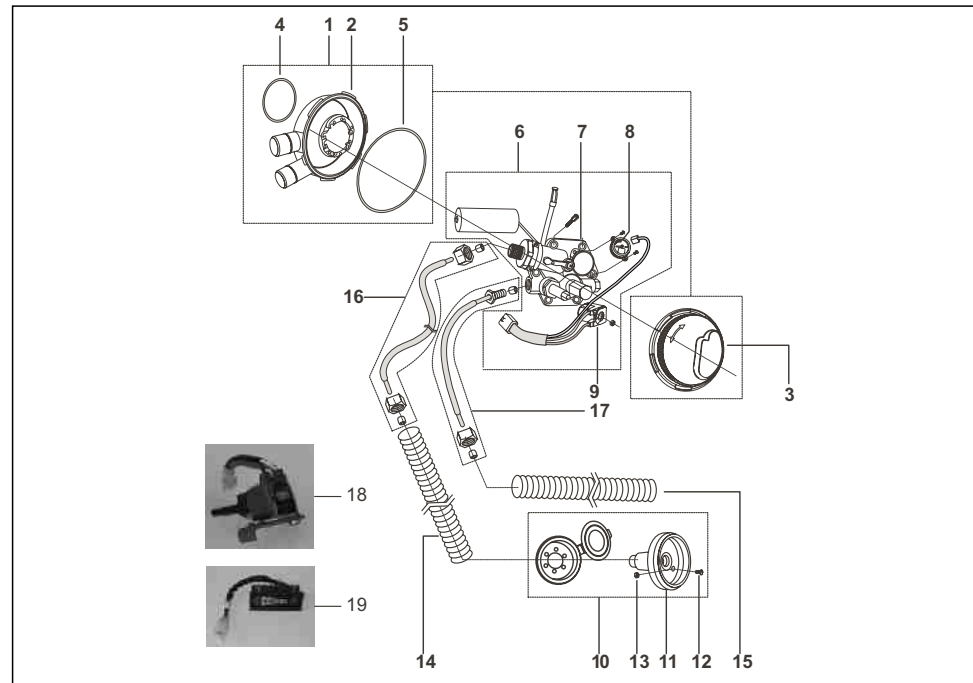

No.	Part No.	Description	Qty/Veh.			Remarks
			AA	AF	AM	
1	AM 1210 13	Gas tight housing	--	--	1	
2	AM 1210 14	Body gas tight housing	--	--	1	Not to service
3	AM 1210 15	Cover gas tight housing	--	--	1	Not to service
4	AM 1210 16	Oring small 71 ID	--	--	1	
5	AM 1210 17	O ring large 145 ID	--	--	1	
6	AM 1210 02	Multivalva assembly	--	--	1	
7	AM 1210 01	Multivalve dia 200, 30deg	--	--	1	
8	AM 2010 29	Sendor unit	--	--	1	
9	AM 1210 21	Gas solenoid	--	--	1	
10	AM 1210 18	Filler valve assembly	--	--	1	
11	AM 1210 19	Filler valve body	--	--	1	
12	AM 1210 21	Screw filter valve	--	--	2	
13	AM 1210 22	Nut filter valve	--	--	2	
14	AM 1210 42	Vent hose (8 mm copper tube)	--	--	1	

AA - RE 4S PETROL
AF - RE 4S CNG
AM - RE 4S LPG