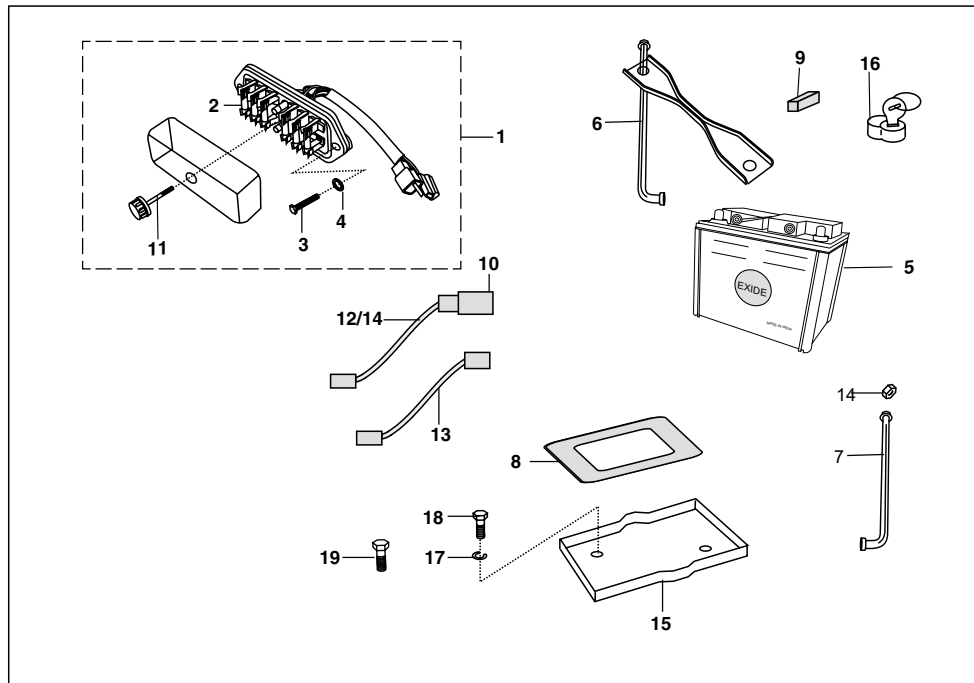

No.	Part No.	Description	Qty/Veh.			Remarks
			AA	AF	AM	
8	BA 1610 29	Packing battery base	1	1	1	
9	22 2010 06	Packing battery clamp	1	1	1	
10	AB 2010 17	Cap (Battery)	1	1	1	
11	01 1401 17	Knob	1	1	1	
12	BA 2010 24	Cable assly red	1	1	1	
13	BA 2010 25	Cable assly black	1	1	1	
14	39 0956 15	Hex nut	1	1	1	
15	BG 1138 05	Tray Battery	1	1	1	From 06.04.09
16	AL 1613 60	Lock battery with key	1	1	1	
17	39 0265 12	Spring washer	1	2	2	
18	39 0119 04	Bolt	1	2	2	
19	39 0897 04	Bolt hex. head	1	1	1	For Batt. negative earth on eng.

AA - RE 4S PETROL
AF - RE 4S CNG
AM - RE 4S LPG