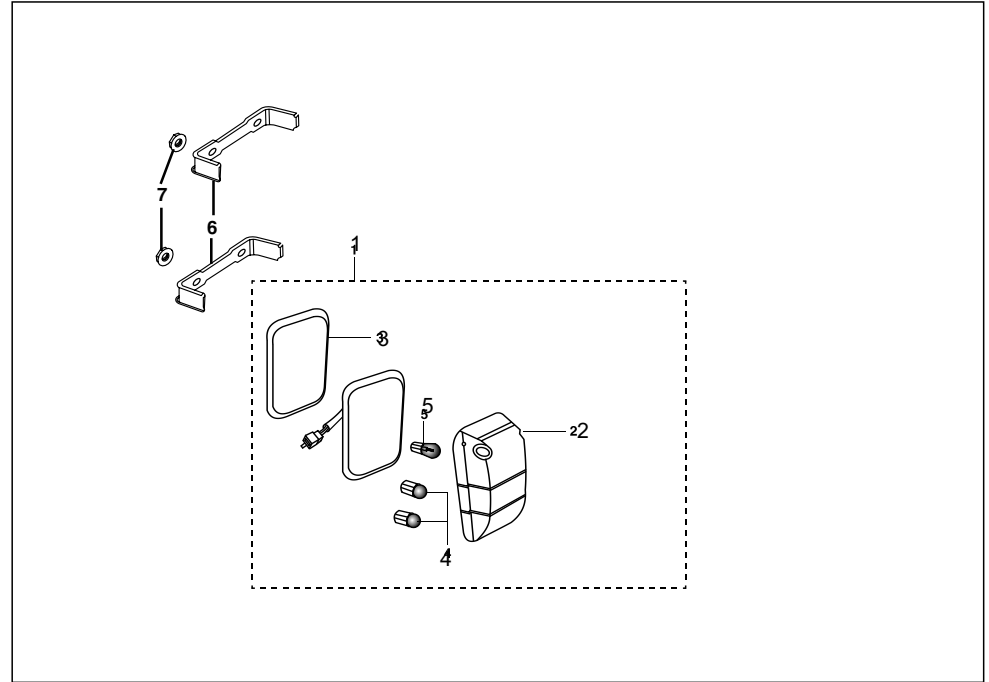

No.	Part No.	Description	Qty/Veh.			Remarks
			AA	AF	AM	
1	AA 2011 57	Tail light LH with lamp	1	1	1	From Feb.05 Stop lamp 21 W
	AA 2011 60	Tail light RH with lamp	1	1	1	From Feb.05 Stop lamp 21 W
2	AA 2011 61	Lens tail lamp LH	1	1	1	From Jan. 03
	AA 2010 70	Lens tail light RH	1	1	1	From Jan. 03
3	AC 2010 21	Packing for tail light LH & RH	2	2	2	From Jan 03
4	06 2010 83	Lamp 12v 5w	4	4	4	For side & reverse lamp
5	30 2010 06	Lamp 12v 10/5w	2	2	2	For stop tail
6	AA 2010 90	Bkt for tail lamp	4	4	4	
7	39 0798 15	Flange nut	8	8	8	

AA - RE 4S PETROL
AF - RE 4S CNG
AM - RE 4S LPG