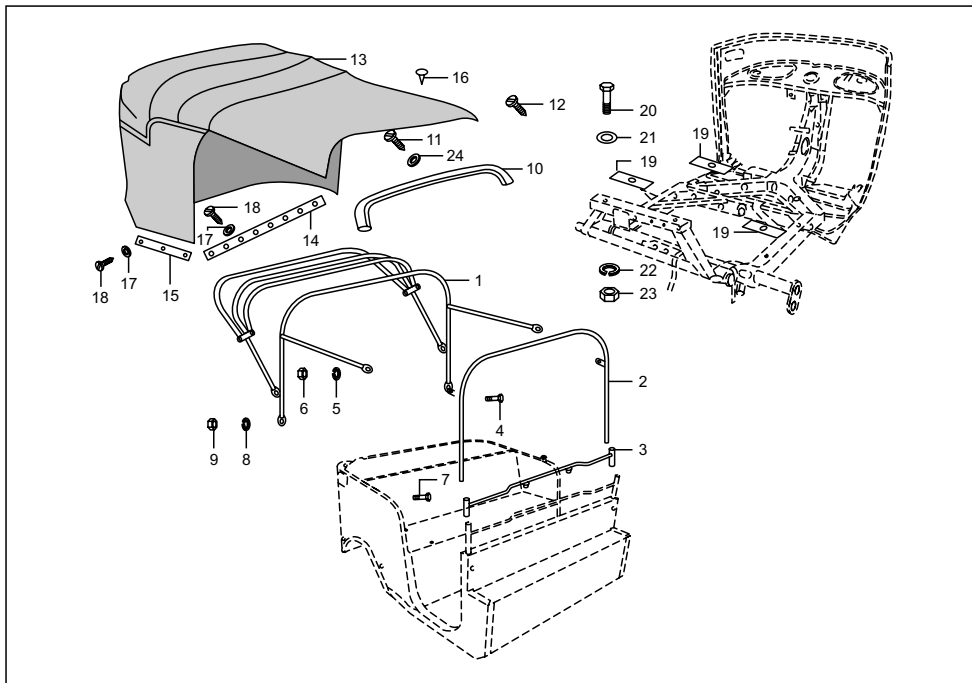

No.	Part No.	Description	Qty/Veh.			Remarks
			AA	AF	AM	
14	24 2304 17	Stripe hood fixing RR	1	1	1	For mtg. passenger body on chassis.
15	BA 2310 38	Stripe hood fixing	2	2	2	
16	39 0371 18	Tekas	8	8	8	
17	39 0365 13	Cup washer	27	27	27	
18	39 0364 02	Slot PN HD tap screw	27	27	27	
19	24 2313 36	Packing	8	8	8	
20	39 1681 04	Hexagon screw	8	8	8	
21	39 0230 11	Plain washer	8	8	8	
22	39 1828 12	Spring washer	8	8	8	
23	39 2489 15	Nut	8	8	8	
24	01 1106 09	Plain washer	7	7	7	

AA - RE 4S PETROL
AF - RE 4S CNG
AM - RE 4S LPG