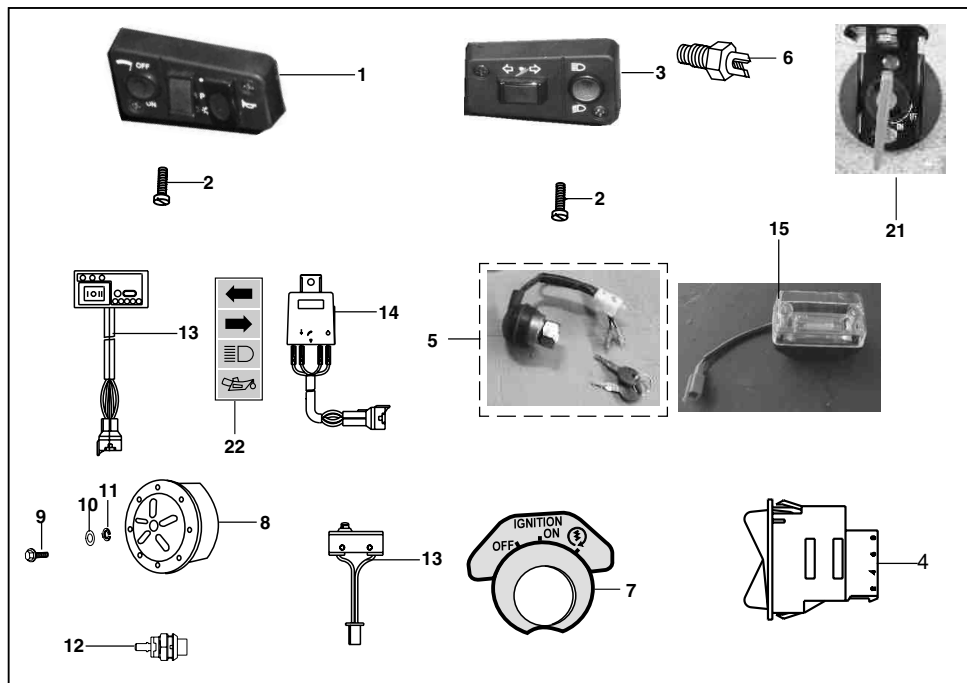

No.	Part No.	Description	Qty/Veh.			Remarks	
			AA	AF	AM		
11	39 0262 12	Spring washer	2	2	2	For mounting horn	
12	AF 2010 35	Start button	1	1	1		
13	AF 2010 15	Micro switch	--	1	--		
14	AM 2010 10	Car safety	--	--	1		
15	AF 2010 81	Cabin light assly.	1	1	1		
16	39 1205 01	Chesse head screw	4	4	4	} Mtg. of engine cabin light.	
17	39 0375 11	Plain washer	4	4	4		N.I
18	39 1831 12	Spring washer	4	4	4	} N.I For micro switch.	
19	39 0375 11	Plain washer	--	1	--		
20	39 1241 01	Screw pan cross	--	1	--		
21	AF 2010 76	Battery cut off switch	--	1	1	} Right Side Switch (Mod. Left Side Switch)	
	AF 2011 67	Battery Cut off switch	--	1	1		
	AA 2011 71	Assly light indicator	1	1	1		
23	30 2010 84	lamp 12v 2w	4	4	4		
24	AF 2011 14	Cable assly. battery cut Off S/w	1	1	1	N. I.	

AA - RE 4S PETROL
AF - RE 4S CNG
AM - RE 4S LPG