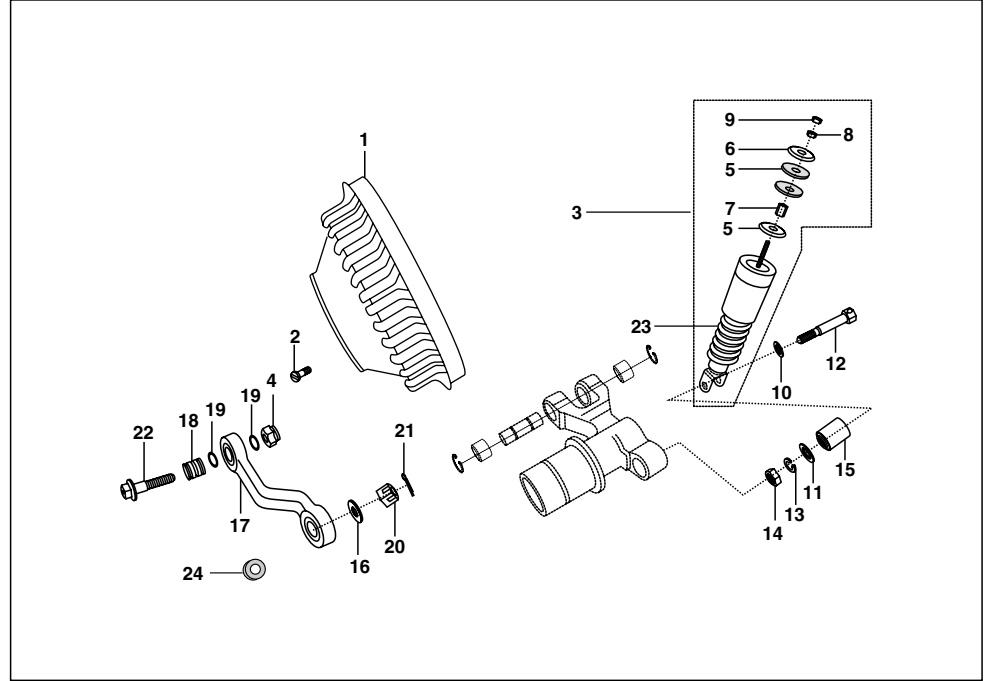

No.	Part No.	Description	Qty/Veh.			Remarks
			AA	AF	AM	
1	22 1511 06	Cast iron brake drum	1	1	1	From Dec.01 For antidive suspension
2	39 0001 01	Slot.csk head screw	2	2	2	From 07.11.09 (w/o antidive) From Dec.01 to 06.11.09
3	24 1711 37	Fr sh. absorber assly comp.	1	1	1	
4	AB 1710 44	Fr sh. absorber assly comp.	1	1	1	
5	39 0422 15	Nyloc nut	1	1	1	
6	AB 1710 13	Top rubber bush	2	2	2	
7	AB 1710 14	Locating cup rubber bush	2	2	2	
8	AB 1710 15	Spacer nut spring cup	1	1	1	
9	39 0295 15	Hexagoan nut	1	1	1	
10	39 0301 15	Hexagoan nut	1	1	1	
11	39 0543 11	Plain washer	1	1	1	
12	39 1054 11	Plain washer	1	1	1	
13	39 1455 04	Shoulder bolt	1	1	1	
14	39 0789 12	Washer spring	1	1	1	
15	39 0296 15	Hexagon nut	1	1	1	
16	AB 1710 16	Bush	1	1	1	

AA - RE 4S PETROL
AF - RE 4S CNG
AM - RE 4S LPG