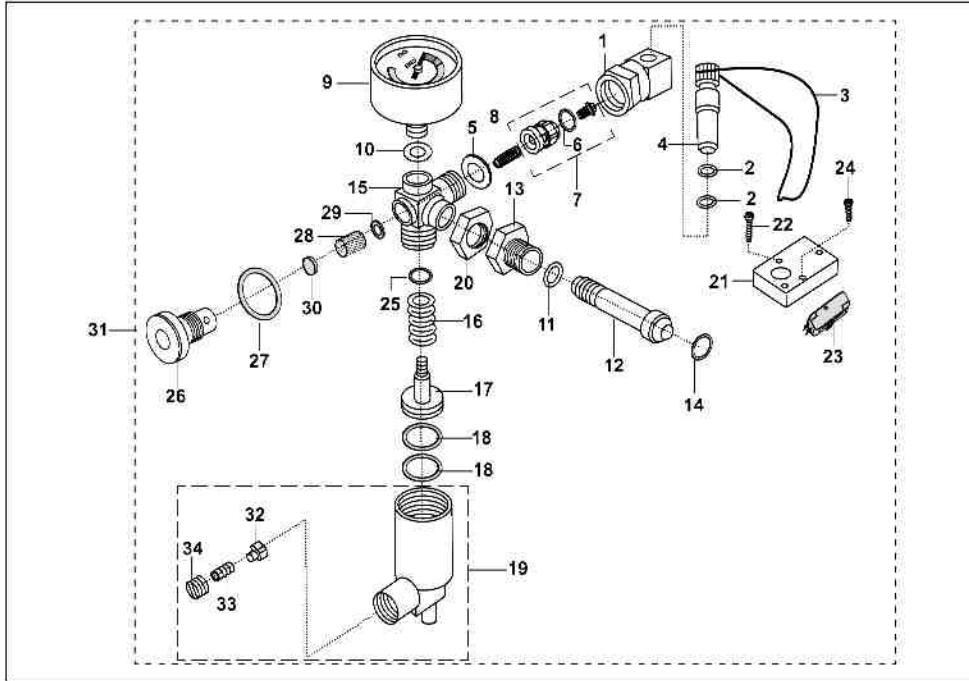

No.	Part No.	Description	Qty/Veh.			Remarks
			AA	AF	AM	
19	AF 1211 25	1st stage Cylinder(SRV) sub assly.	--	1	--	
20	AF 1210 38	Lock nut	--	1	--	
21	AF 1210 44	Mounting plate	--	1	--	
22	AF 1210 45	Philips screw	--	2	--	
23	AF 2010 10	Microswitch	--	1	--	
24	AF 1210 46	Philips screw	--	2	--	
25	AF 1211 04	'O' ring	--	1	--	
26	AF 1211 05	Retainer	--	1	--	
27	AF 1211 06	'O' ring	--	1	--	
28	AF 1211 07	Filter	--	1	--	
29	AF 1211 08	Washer	--	1	--	
30	AF 1210 84	Pad	--	1	--	
31	24 1214 13	First stage reduction unit	--	1	--	from 12.07.09 (improved side filling)
	24 1212 37	First stage reduction unit	--	1	--	up to 11.07.09
32	AF 1211 27	Pad holder	--	1	--	
33	AF 1210 39	Relief valve spring	--	1	--	
34	AF 1210 40	Adjusting screw	--	1	--	
35	24 1214 16	Elbow	--	1	--	N. l. From 12.07.09 Improved side filling.