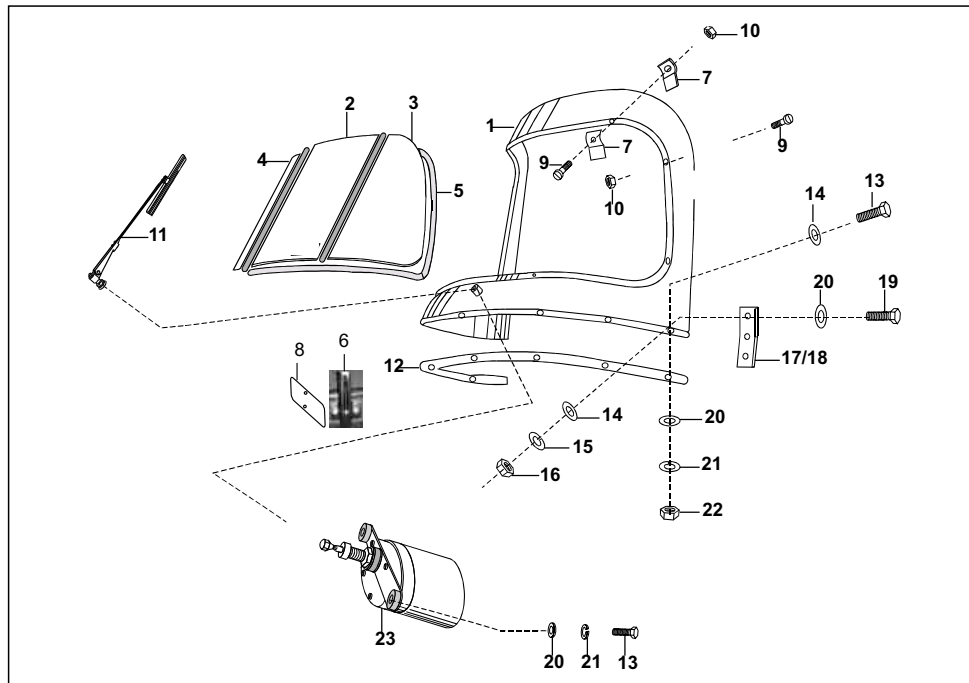

No.	Part No.	Description	Qty/Veh.			Remarks	
			AA	AF	AM		
1	24 2313 40	Windshield assly/top	1	1	1		
2	22 2312 58	Central glass	1	1	1		
3	22 2312 28	Glass central Transparent	1	1	1		New
	22 2311 41	Side glass LH	1	1	1		
4	24 2314 52	Side Glass LH	1	1	1		New
	22 2311 40	Side glass RH	1	1	1		
5	24 2314 53	Side Glass RH	1	1	1		New
	22 2311 42	Rubber beading	1	1	1		
6	22 1612 38	bracket for no. plate	1	1	1		
7	22 2306 25	Plate - I	8	8	8		
8	22 1612 21	Number plate	1	1	1		
9	39 2510 01	Round head Screw	8	8	8		
10	39 0287 15	Hex nut	8	8	8		
11	22 2306 35	Wiper assly	1	1	1		
12	22 2312 49	Rubber packing	1	1	1		
13	39 0085 04	Bolt	9	9	9		
14	39 0258 11	Plain washer	18	18	18		
15	39 0262 12	Spring washer	9	9	9		

AA - RE 4S PETROL
AF - RE 4S CNG
AM - RE 4S LPG