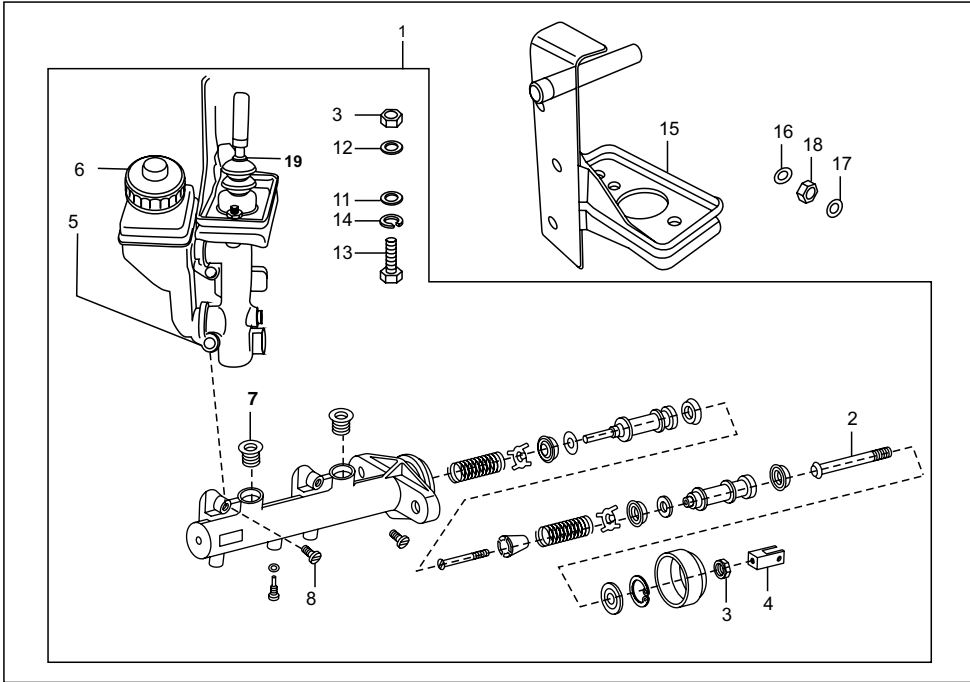

No.	Part No.	Description	Qty/Veh.			Remarks
			AA	AF	AM	
1	AB 1510 63	TMC comp with oil contrainer	1	1	1	KBX make
	24 1511 55	TMC comp with oil contrainer	1	1	1	Endurance make
2	AB 1510 69	Push rod complete	1	1	1	For AB151063 KBX make
	24 1510 87	Push rod complete	1	1	1	For 24151155
3	39 0294 15	Hexagon nut	3	3	3	For AB151063 KBX make
	24 1510 94	Hexagon nut	3	3	3	For 24151155 Endurance
4	AB 1510 07	Fork brake actuation	1	1	1	For AB151063 KBX make
	24 1510 90	Fork rod push	1	1	1	For 24151155 Endurance
5	AB 1511 04	Oil container with cap	1	1	1	For AB151063 KBX make
	AB 1510 54	Oil container with cap	1	1	1	For 24151155 Endurance
6	AB 1511 05	Cap br. oil reservoir	1	1	1	For AB151063 KBX make
	AB 1510 72	Cap br. oil reservoir	1	1	1	For 24151155 Endurance

AA - RE 4S PETROL
AF - RE 4S CNG
AM - RE 4S LPG