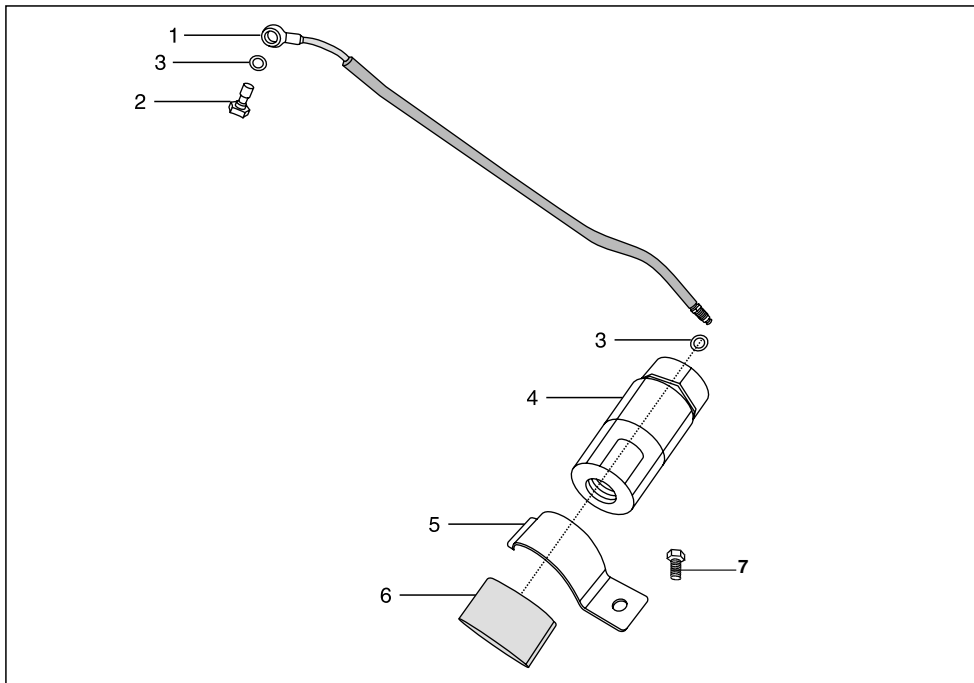

No.	Part No.	Description	Qty/Veh.			Remarks
			AA	AF	AM	
1	AA 1510 12	Brake pipe rear-1	1	1	--	From May.02 Br. pipe routine changed
	AM 1510 01	Brake pipe rear-1	--	--	1	
2	AB 1510 49	Banjo bolt	1	1	1	
3	21 1504 22	Packing	1	1	1	
4	AB 1510 55	Residual pressure valve assly.	1	1	1	
5	AB 1611 84	Clamp	1	1	1	
6	AB 1611 85	Sleeve	1	1	1	
7	39 0291 15	Bolt	1	1	1	

AA - RE 4S PETROL
AF - RE 4S CNG
AM - RE 4S LPG