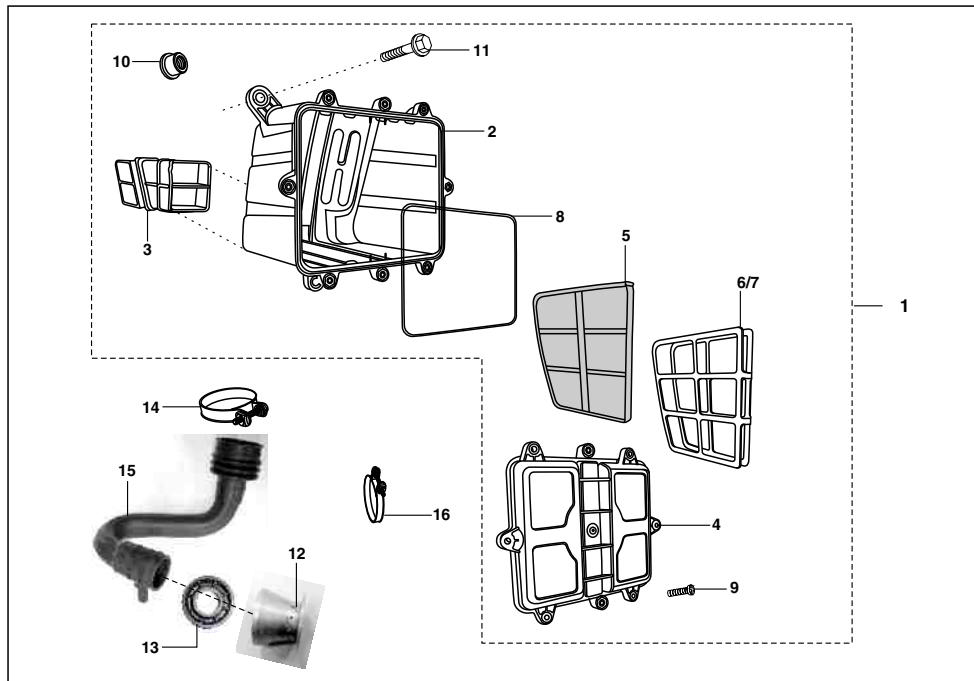

No.	Part No.	Description	Qty/Veh.			Remarks
			AA	AF	AM	
1	AA 1211 16	Air filter complete	1	1	--	
	AM 1211 00	Air filter complete	--	--	1	
2	AP 1210 09	Case air filter	1	1	1	
3	AA 1211 00	Duct in air filter	1	1	1	
4	AP 1210 47	Cover air filter	1	1	1	
5	AP 1211 32	Element air filter	1	1	1	
6	AP 1211 25	Holder element A	1	1	1	
7	AP 1211 26	Holder element B	1	1	1	
8	AP 1211 24	'T' Seal	1	1	1	
9	39 1766 01	Screw M5	8	8	8	
10	AP 1210 57	Spacer	3	3	3	
11	39 1945 04	Flange bolt	5	5	5	
12	AM 1210 77	Mixture tube (venturi)	--	1	1	
13	AM 1210 78	Insert for bellow	--	1	1	
14	AP 1210 64	Clamp	1	1	1	
15	AF 1213 94	Duct assly	--	1	1	
	AA 1210 98	Duct assly	1	--	--	
16	AP 1210 17	Clamp intake duct	1	1	1	
17	AA 1211 41	Flame Arrester	1	1	1	N.I.

AA - RE 4S PETROL
AF - RE 4S CNG
AM - RE 4S LPG