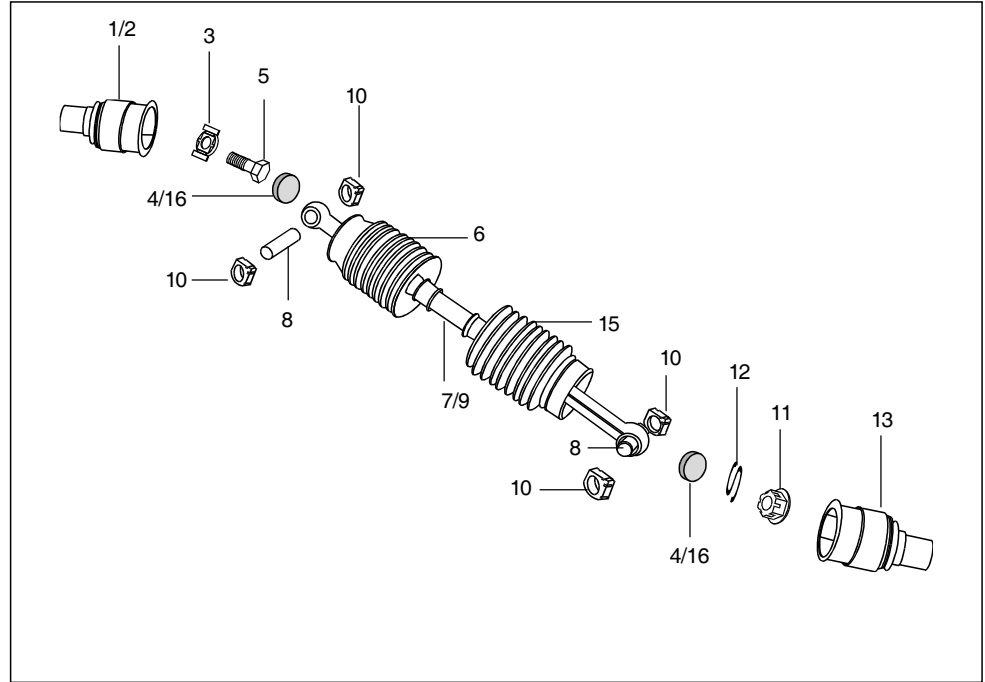

No.	Part No.	Description	Qty/Veh.			Remarks
			AA	AF	AM	
1	BA 1321 72	Flange assly (Differential gear)	1	1	1	
2	BA 1321 71	Flange assly (Satellite Gear)	1	1	1	
3	24 1710 14	Lock washer assly	4	4	4	
4	24 1704 27	Rubber buffer	2	2	2	
5	39 0119 04	Bolt	4	4	4	
6	AA 1310 24	Bellow (Differential flange)	2	2	2	
7	BA 1322 42	Propeller shaft assly (LH)	1	1	1	Increased length from 26.11.09
8	BA 1321 12	Propeller shaft assly (LH)	1	1	1	
9	24 1704 25	Pin	4	4	4	
10	BA 1322 39	Propeller shaft assly (RH)	1	1	1	Increased length from 26.11.09
11	BA 1321 11	Propeller shaft assly (RH)	1	1	1	
12	AL 1710 65	Slider block	8	8	8	
13	39 1182 15	Nut	2	2	2	
14	24 1710 66	Spring clip	2	2	2	
15	BA 1321 73	Flange assly. (Wheel side)	2	2	2	
16	24 1710 76	Bellow (Propeller shaft)	2	2	2	
17	36 AL00 01	Slider block kit	1	1	1	N.I.
18	24 1704 27	Rubber buffer	2	2	2	

AA - RE 4S PETROL
AF - RE 4S CNG
AM - RE 4S LPG