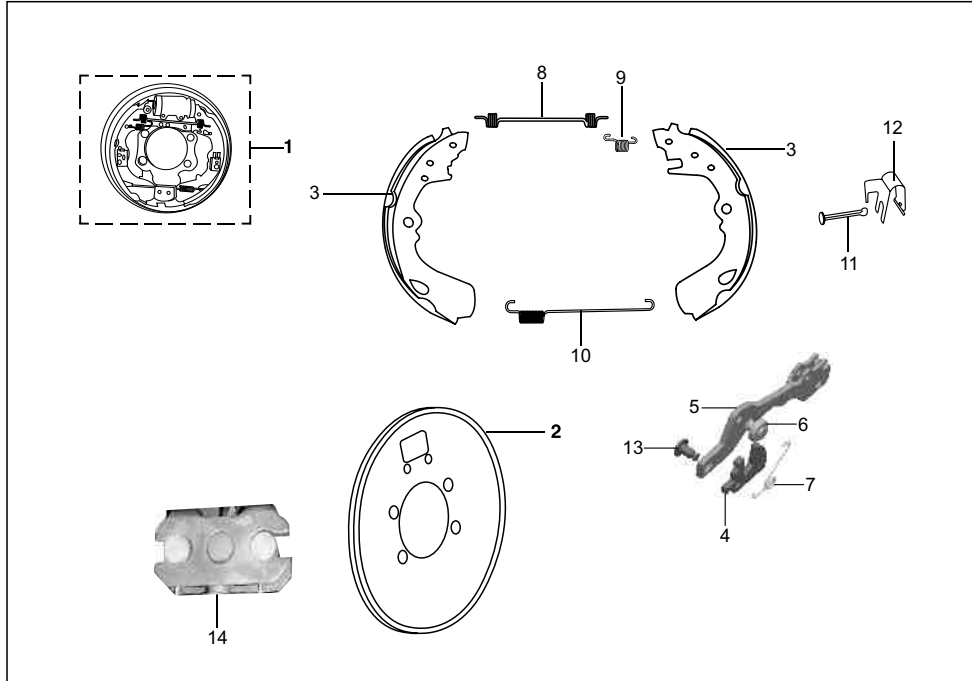

No.	Part No.	Description	Qty/Veh.			Remarks
			AA	AF	AM	
1	24 1711 33	Panel assy. front	1	1	1	W/o antidive link from 07.11.09 Upto 06.11.09
	24 1511 18	Panel assy. front	1	1	1	
	24 1511 19	Panel assy LH	1	1	1	
	24 1511 20	Panel assy RH	1	1	1	
2	AP 1510 17	Back panel assy front	1	1	1	W/o antidive link from 07.11.09
	24 1511 67	Back panel assy front	1	1	1	
	24 1511 74	Back plate assy. LH	1	1	1	
	24 1511 78	Back Plate assy. RH	1	1	1	
3	24 1511 36	Brake shoe assy.	1	1	1	Not Serviceable
4	24 1511 30	Plate ratchet	3	3	3	
5	24 1511 29	Strut plate front	1	1	2	
	24 1511 44	Strut plate LH	1	1	1	
	24 1511 51	Strut plate RH	1	1	1	
6	24 1511 31	Pinion	3	3	3	
7	24 1511 32	Spring strut LH	1	1	1	
	24 1511 52	Spring strut RH	1	1	1	
8	24 1511 33	Spring main	3	3	3	
9	24 1511 34	Spring strut LH holding	3	3	3	
10	24 1511 35	Spring shoe holding	3	3	3	
11	24 1511 37	Pin pivot shoe	6	6	6	
12	24 1511 38	Spring shoe clamping	6	6	6	

AA - RE 4S PETROL
AF - RE 4S CNG
AM - RE 4S LPG