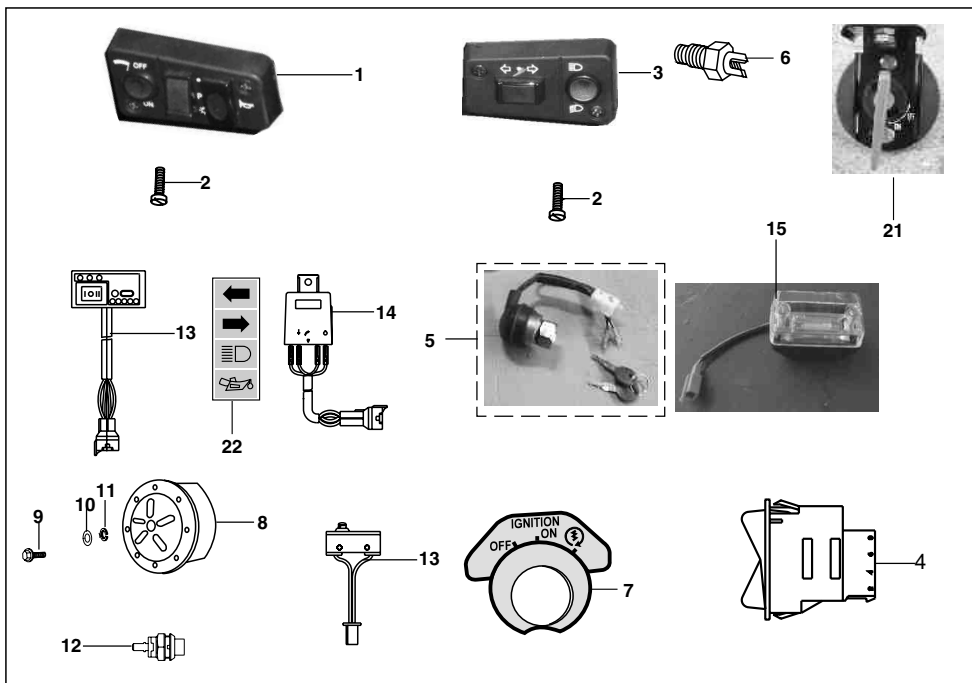

AA - RE 4S PETROL
AF - RE 4S CNG
AM - RE 4S LPG

No.	Part No.	Description	Qty/Veh.			Remarks
			AA	AF	AM	
1	AL 2010 61	Control switch RH	1	1	1	From Oct.05 One piece H/Bar
2	39 1403 01	Slotted cheese head screw	2	2	2	
3	AL 2010 60	Control switch LH	1	1	1	From Oct.05 One piece H/Bar
4	AB 2010 77	Hazard switch	1	1	1	
5	AF 2011 31	On-off parking switch	1	1	1	From Nov.06 4 pole coupler
6	AA 1110 31	Switch reverse	1	1	1	
7	AP 2010 12	Label On-off parking switch	1	1	1	From Nov.06 (Parking)
	AF 2010 39	Label ignition switch	1	1	1	From May.02 to Apr. 06
8	AA 2012 39	Horn (DC) Transil Diode	1	1	1	Old- AA201156
9	39 1698 01	Self tapping screw	2	2	2	For mounting horn
10	39 0197 11	Plain washer	2	2	2	For mounting horn