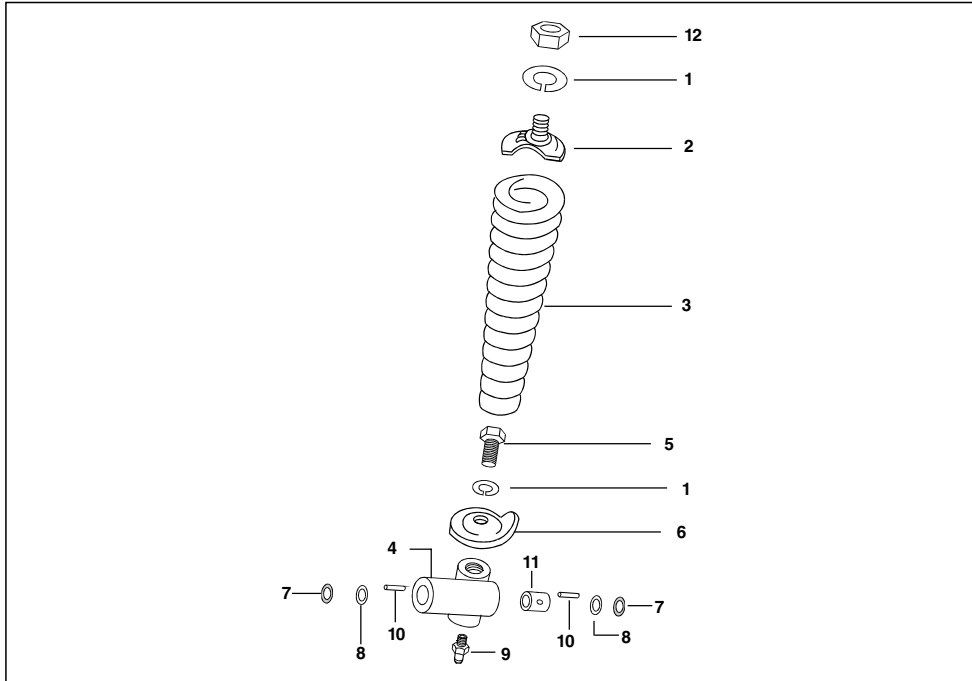

No.	Part No.	Description	Qty/Veh.			Remarks
			AA	AF	AM	
1	39 0265 12	Spring washer	2	2	--	Upto July. 01
2	24 1702 06	Plate assly sp.mounting upper	1	1	--	
3	24 1702 05	Front suspension spring	1	1	--	
4	22 1710 49	Trunion	1	1	--	
5	39 0119 04	Bolt	1	1	--	
6	24 1702 08	Lower Plate	1	1	--	
7	01 1701 22	'O' ring	2	2	--	
8	39 0217 11	Plain washer	2	2	--	
9	23 1613 05	Grease nipple	1	1	--	
10	01 1010 08	Roller	36	36	--	
11	21 1701 08	Distance piece	1	1	--	
12	39 0294 15	Hex nut	1	1	--	

AA - RE 4S PETROL
AF - RE 4S CNG
AM - RE 4S LPG