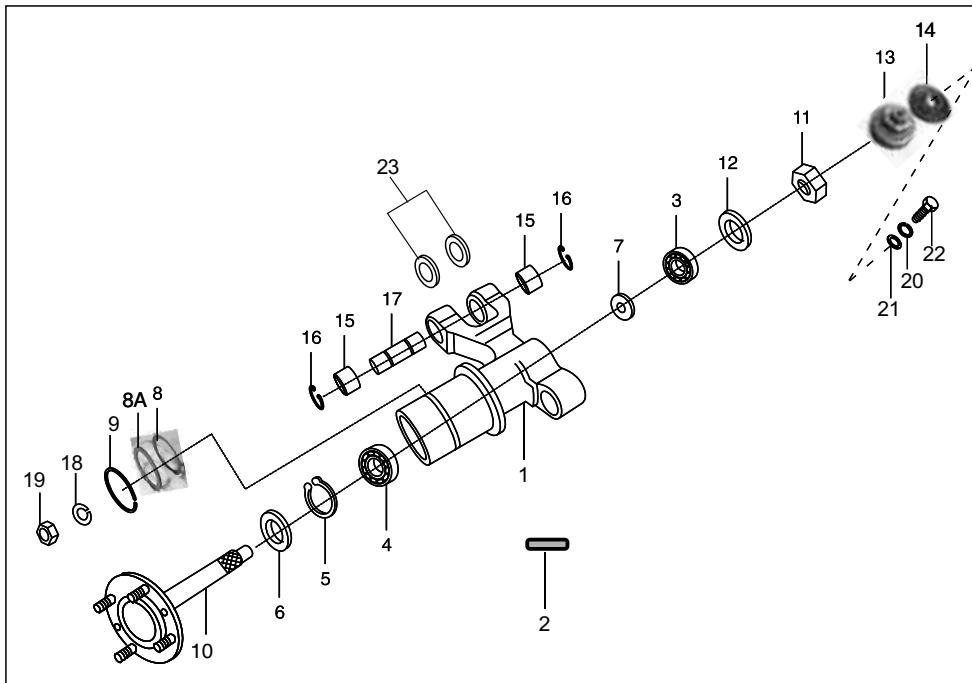

No.	Part No.	Description	Qty/Veh.			Remarks
			AA	AF	AM	
1	24 1711 36	Front wheel hub assly.	1	1	1	From 07.1109 (w/o antidive)
	AB 1710 03	Front wheel hub assly.	1	1	1	From July. 01 to 14.02.09
2	03 1701 09	Pin	1	1	1	
3	39 2550 20	Ball Bearing	1	1	1	From Oct.02 Alt. 15101011
4	39 2362 20	Ball Bearing	1	1	1	From Oct.02 Alt. 01101009
5	39 0342 17	Internal circlip	1	1	1	
6	22 1701 15	Oil Seal	1	1	1	
7	22 1701 17	Spacer	1	1	1	
8	AB 1710 32	Belleville washer	1	1	1	From Sept.02
8A	AB 1710 33	Spacer- Brake panel	1	1	1	From Sept. 02
9	39 2357 17	External circlip	1	1	1	
10	AB 1710 34	FR wheel axle assly	1	1	1	
11	01 1701 19	Nut	1	1	1	
12	22 1701 18	Spacer	1	1	1	
13	AB 1710 22	Grease cup nut	1	1	1	
14	AB 1710 23	Cap-FR wheel hub	1	1	1	
15	AB 1710 20	Needle bush	2	2	2	

AA - RE 4S PETROL
AF - RE 4S CNG
AM - RE 4S LPG