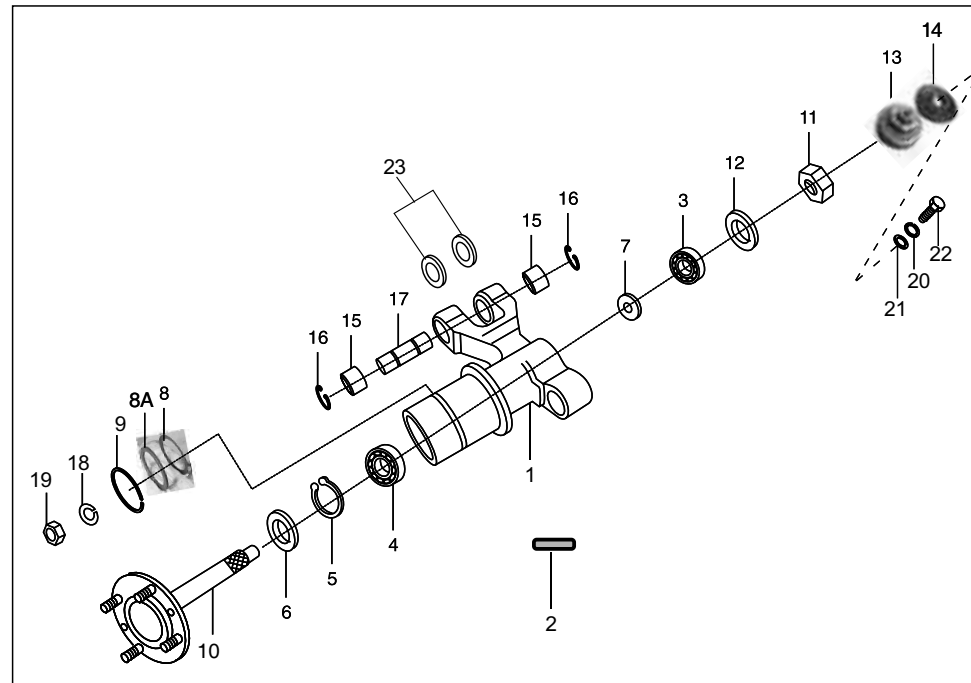

No.	Part No.	Description	Qty/Veh.			Remarks
			AA	AF	AM	
16	39 2444 17	Internal circlip	2	2	2	
17	24 1711 29	Pivot pin fr wh hub	1	1	1	From 15.02.09
	AB 1710 21	Pivot pin fr wh hub	1	1	1	From July. 01 to 14.02.09
18	39 1828 12	Spring washer	4	4	4	
19	39 0694 15	Hex nut	4	4	4	
20	39 0262 12	Spring washer	1	1	1	Cap mounting
21	39 0230 11	Plain washer	1	1	1	Cap mounting
22	39 0840 01	Screw	1	1	1	Cap mounting
23	AB 1710 37	Washer	2	2	2	
24	36 AB40 01	Kit bush pivot	1	1	1	N.I.
	36 2440 16	Kit Pivot pin with Bush (Increased length)	1	1	1	This kit includes bush needle and pin pivot
25	05 1903 02	Gear Assly. Nylon	1	1	1	N.I.

AA - RE 4S PETROL
AF - RE 4S CNG
AM - RE 4S LPG