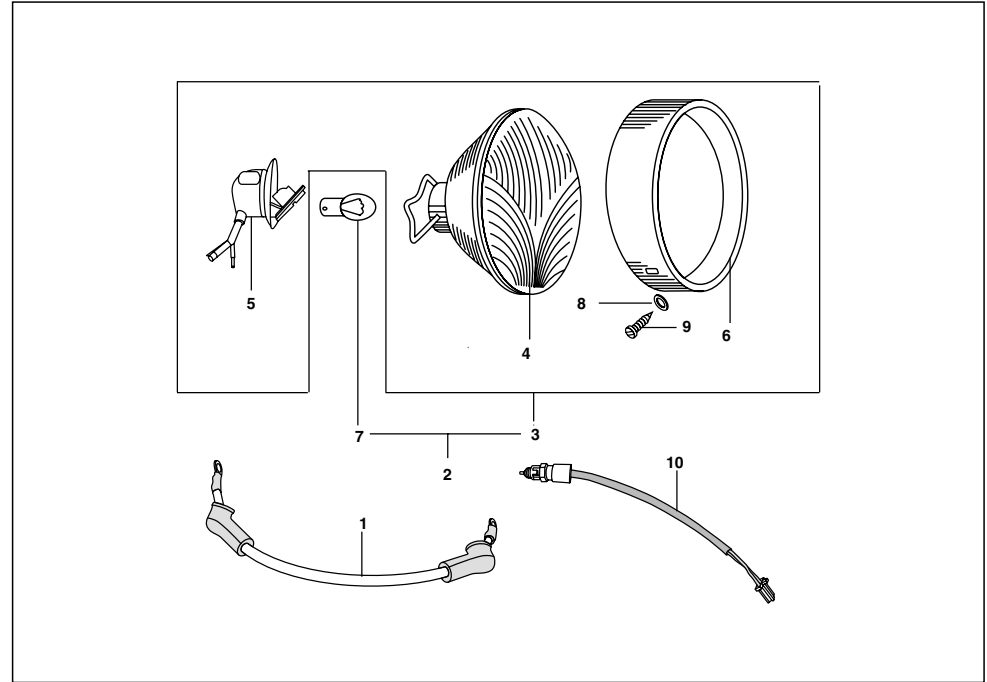

No.	Part No.	Description	Qty/Veh.			Remarks
			AA	AF	AM	
1	AJ 2010 13	Cable assy red	1	1	1	From Sept. 01(Antidive)
	AM 2010 24	Cable assy red	--	1	1	
2	AB 2010 72	Head light comp with lamp	1	1	1	From Aug.01
3	AB 2010 73	Head light assly.	1	1	1	w/o lamp From Aug. 01 For Antidive suspension
4	06 2012 04	Reflector assly.	1	1	1	
5	06 2013 96	Lamp holder assly.	1	1	1	
6	AB 2010 68	Head light rim	1	1	1	From Aug.01(Antidive)
7	25 2010 09	Lamp 12V 35/35 W	2	2	2	
8	01 2002 13	Cup washer	2	2	2	
9	39 0006 01	CSK / Round head screw	2	2	2	
10	AB 2010 75	Rear brake switch	1	1	1	
11	AA 2011 89	Wiring harness (Front)	1	--	--	From 10.04.2008 (Mod. Tool box)
	AF 2011 40	Wiring harness (Front)	--	1	--	From 15.03.08 (Vanaz) Mod. Tool Box
12	AA 2012 14	Wiring harness (Chassis)	1	--	--	From 11.01.10 (neutral s/w coupler type)

AA - RE 4S PETROL
AF - RE 4S CNG
AM - RE 4S LPG