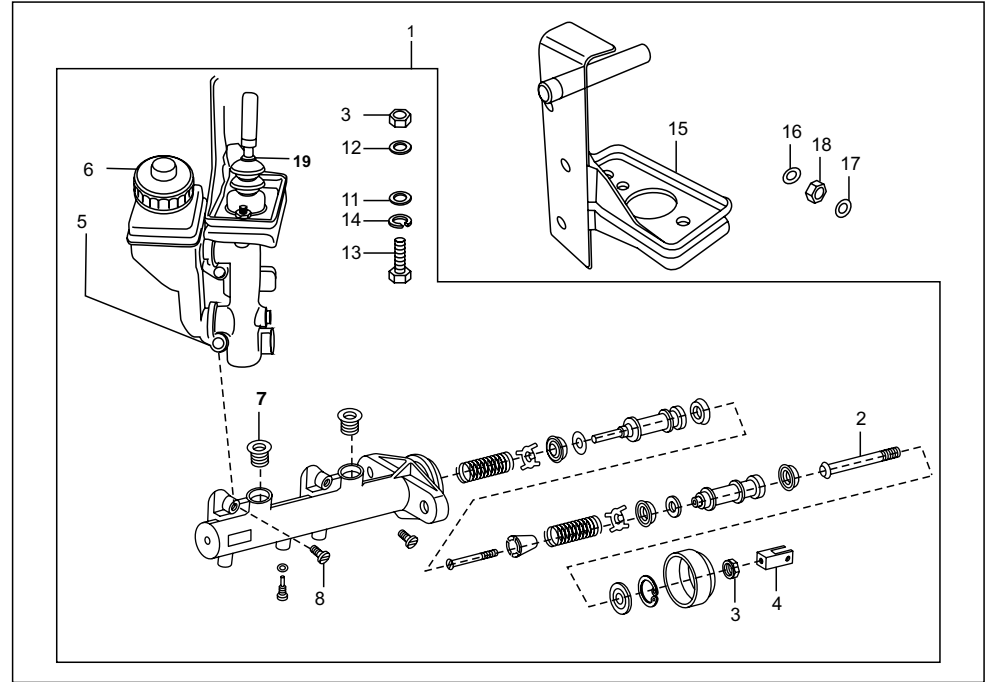

No.	Part No.	Description	Qty/Veh.			Remarks
			AA	AF	AM	
7	AB 1510 71	Grommet oil reservoir	2	2	2	For AB151063 KBX make
8	39 0761 01	Screw pan cross	2	2	2	For AB151063 KBX make
	24 1510 93	Screw reservoir mtg.	2	2	2	For 24151155 Endurance
9	AB 1510 73	Major kit	1	1	1	For AB151063 KBX make
	24 1510 97	Major kit	1	1	1	For 24151155 Endurance
10	AB 1510 74	Minor kit	1	1	1	For AB151063 KBX make
	24 1510 98	Minor kit	1	1	1	For 24151155 Endurance
11	39 1224 11	Plain washer	2	2	2	
12	39 1582 11	Plain washer	2	2	2	
13	39 1389 04	Hexagon bolt	2	2	2	For AB151063 KBX make
	24 1510 95	Hexagon bolt	2	2	2	For 24151155 Endurance
14	39 0788 12	Spring washer	2	2	2	
15	BA 1611 34	Bracket master cylinder mtg.	1	1	1	From June 07
	AB 1611 73	Bracket master cylinder mtg.	1	1	1	Up to May 07

AA - RE 4S PETROL
AF - RE 4S CNG
AM - RE 4S LPG