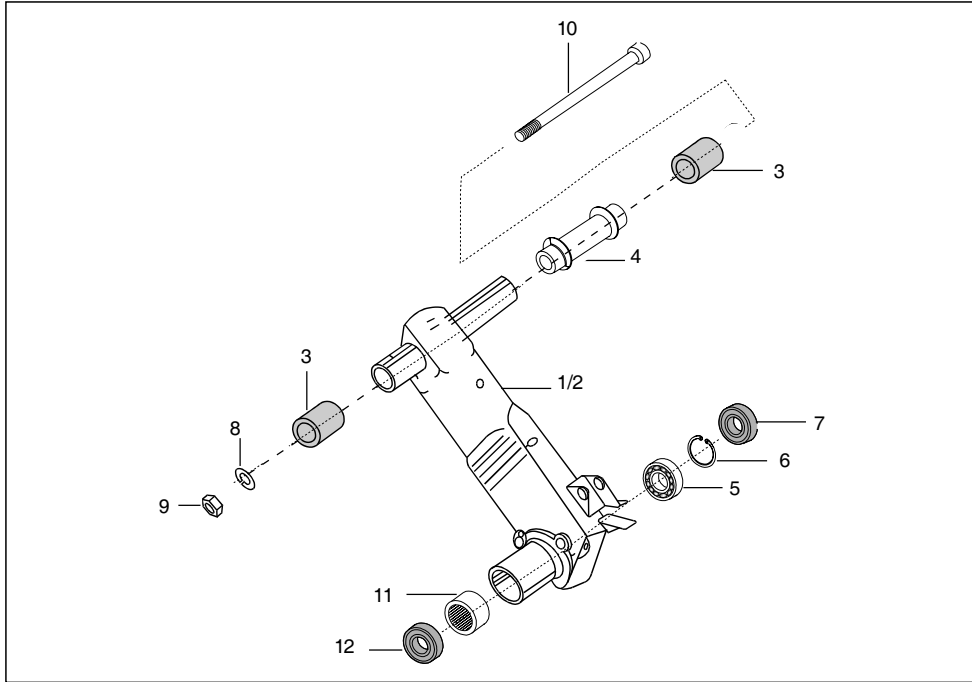

No.	Part No.	Description	Qty/Veh.			Remarks
			AA	AF	AM	
1	24 1711 21	Trailing arm assly. RH	1	1	1	from 26.03.08 From 26.03.08.
2	24 1711 20	Trailing arm assly. LH	1	1	1	
3	AA 1710 06	Silent bush - Trailing arm	4	4	4	
4	AA 1710 07	Distance piece assly.	2	2	2	
5	01 1003 42	Ball bearing	2	2	2	
6	39 0342 17	Circlip	2	2	2	
7	24 1710 24	Oil seal	2	2	2	
8	39 0269 12	Spring washer	2	2	2	
9	39 0303 15	Nut	2	2	2	
10	AA 1710 11	Pivot pin assly	2	2	2	
11	59 2000 12	Needle bush	2	2	2	
12	22 1710 07	Oil seal	2	2	2	
13	AL 1710 79	Spacer for flange	2	2	2	
14	05 1010 56	Spacer Sintered	4	4	4	N.I.

AA - RE 4S PETROL
AF - RE 4S CNG
AM - RE 4S LPG