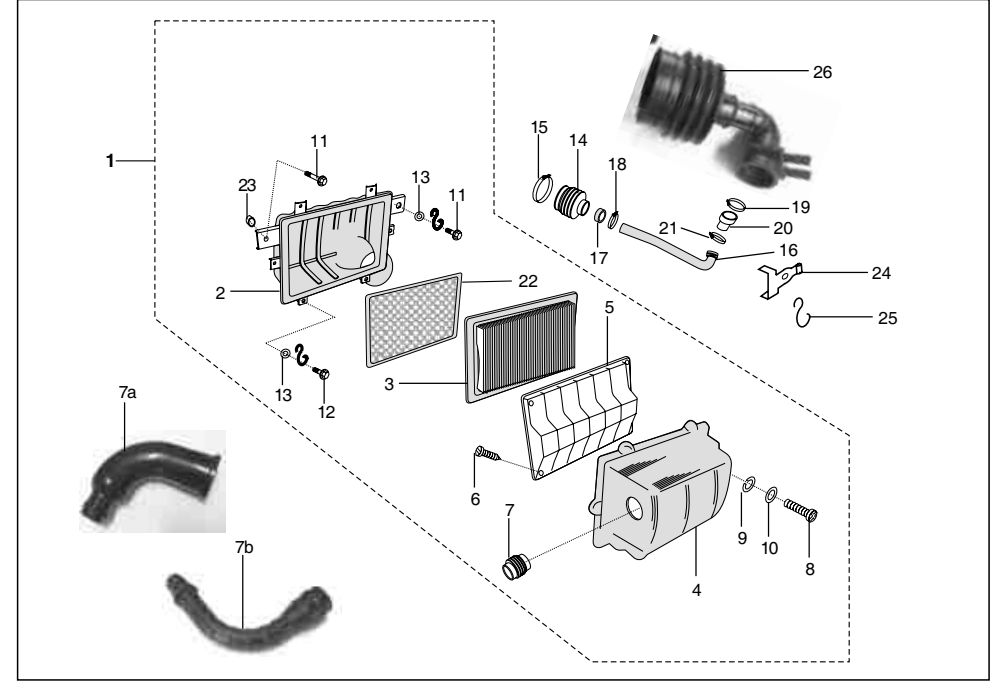

No.	Part No.	Description	Qty/Veh.			Remarks
			AA	AF	AM	
17	AA 1210 50	Rubber bush	1	1	1	Upto March.02
18	AA 1210 71	Clamp (Duct Carburettor)	1	1	1	Upto March.02
19	AB 1210 17	Clamp (Intake Duct)	1	1	1	Upto March 02
20	28 1210 25	Sleeve (carburettor)	1	--	--	
21	28 1210 09	Clamp (Duct carburettor)	1	1	1	Upto March.02
22	AA 1210 61	Flame arrester	1	1	1	
23	AA 1210 65	Spacer (Air filter mounting)	1	1	1	
24	AA 1210 67	Clip for breather	1	1	1	
25	AA 1910 19	Hook for fuel pipe	1	1	1	
26	AF 1211 48	Integral duct assly comp.	--	1	--	From Apr. 02 (Introduction of Integral duct)
27	AM 1210 69	Bush	--	1	1	
28	AM 1210 60	Hose with bush intake assly	--	1	1	

AA - RE 4S PETROL
AF - RE 4S CNG
AM - RE 4S LPG