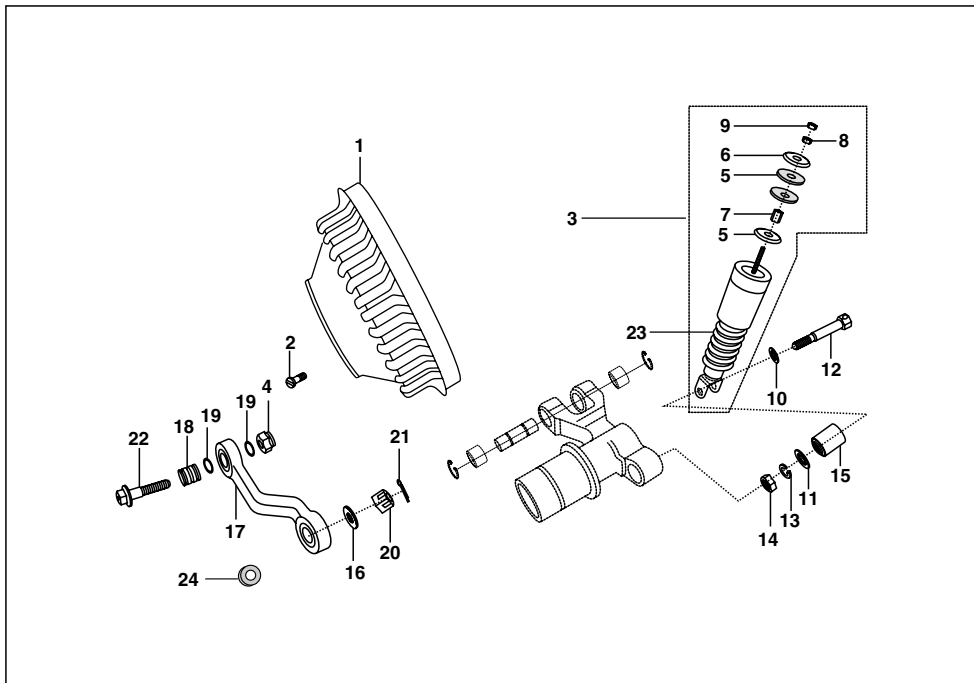

No.	Part No.	Description	Qty/Veh.			Remarks
			AA	AF	AM	
16	AB 1510 82	Spacer	1	1	1	Up to 06.11.09
17	AB 1710 49	Link assly.	1	1	1	
18	AB 1710 29	Bush (Inner)	2	2	2	
19	39 1823 21	" O " ring	4	4	4	
20	39 0981 15	Hexagoan slot nut	1	1	1	
21	39 0630 08	Split pin	1	1	1	From Dec.01
22	39 1770 04	Flange bolt	1	1	1	
23	AB 1710 17	Front suspension spring	1	1	1	From Jan. 04
24	AB 1710 40	Bush rubber	1	1	1	

AA - RE 4S PETROL
AF - RE 4S CNG
AM - RE 4S LPG