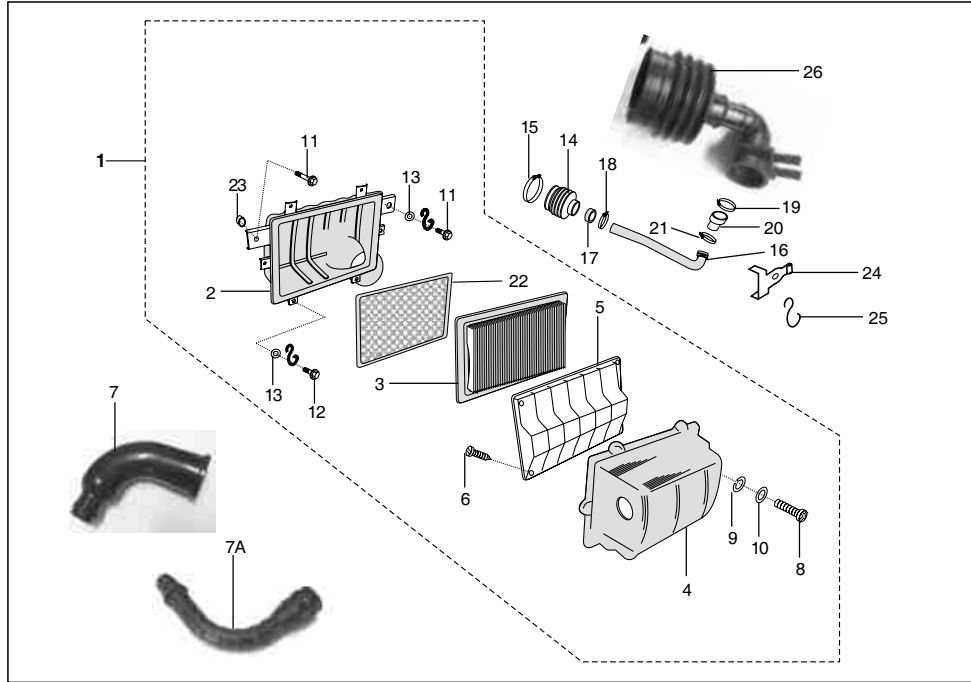

No.	Part No.	Description	Qty/Veh.			Remarks
			AA	AF	AM	
1	AA 1210 53	Air filter comp	1	1	1	
2	AA 1210 54	Air filter housing	1	1	1	
3	AA 1210 56	Element filter	1	1	1	
4	AA 1210 55	Cover	1	1	1	
5	AA 1210 57	Separator	1	1	1	
6	39 1687 02	Cross rec.pan head screw	5	5	5	
7	AA 1210 81	Hose pipe	1	--	--	From Sept.03 (clean air intake)
7A	AF 1211 88	Hose pipe	--	1	1	From Sept.03 (clean air intake)
8	39 0748 01	Screw pan cross	6	6	6	
9	39 1826 12	Spring washer	6	6	6	
10	39 0219 11	Plain washer	6	6	6	
11	39 1941 04	Hex. bolt with flange	2	2	2	
12	39 1940 04	Hex. bolt with flange	1	1	1	
13	39 1180 11	Plain washer	3	3	3	
14	AA 1210 89	Bellow intake	1	1	1	
15	AA 1210 43	Clamp (bellow)	1	1	1	
16	AF 1210 13	Duct	--	1	1	Upto March 02

AA - RE 4S PETROL
AF - RE 4S CNG
AM - RE 4S LPG