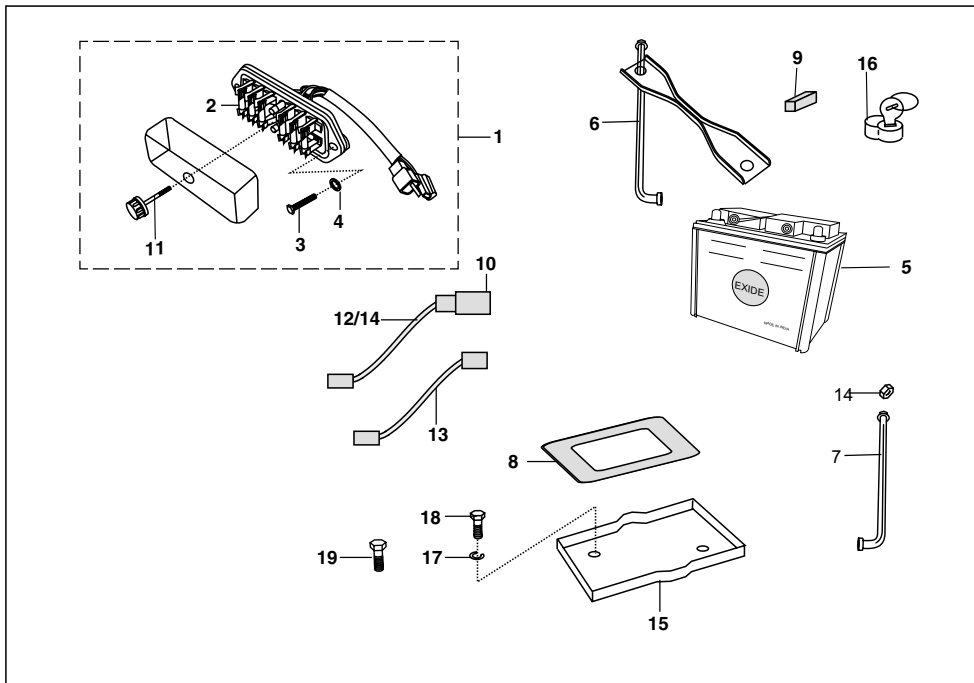

No.	Part No.	Description	Qty/Veh.			Remarks
			AA	AF	AM	
1	AA 2011 90	Fuse box assly	1	--	--	From 10.04.08 Mod. Tool box
	AF 2011 41	Fuse box assly	--	1	--	From 15.03.08 Mod. Tool box
2	AK 2010 12	Fuse 10A (blade type)	8	8	8	From April.03 Spare fuse
3	39 1063 01	Hexagon screw	2	2	2	
4	39 0198 11	Plain washer	2	2	2	
5	BA 2010 67	Battery 12 V - 32 Ah	1	1	1	Dry Charge
6	AN 1610 74	Calmp assly battery	1	1	1	From 10.09.2007
7	AN 1610 75	Tie rod	1	1	1	From 10.09.2007

AA - RE 4S PETROL
AF - RE 4S CNG
AM - RE 4S LPG