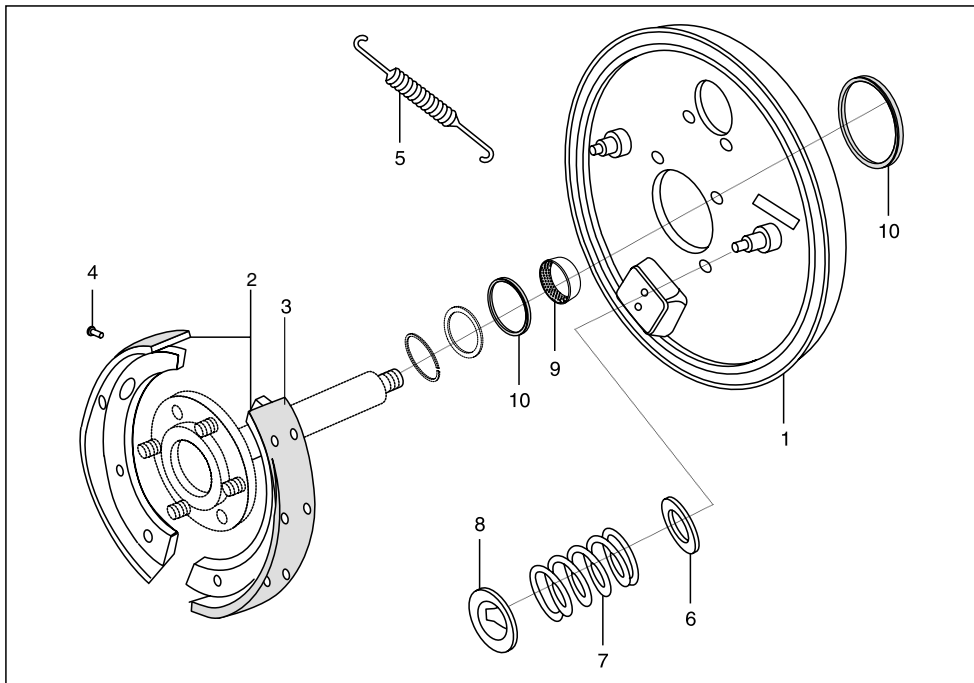

No.	Part No.	Description	Qty/Veh.			Remarks
			AA	AF	AM	
1	AB 151035	Shoe hold disc complete	1	1	1	From Aug.01 For antidive suspension
2	22 1502 35	Front brake shoe assly. comp	2	2	2	
3	22 1502 39	Liner	2	2	2	
4	39 0182 09	Rivet-flat head	16	16	16	
5	22 1502 40	Return Spring	2	2	2	
6	22 1502 41	Plain washer	2	2	2	
7	22 1502 42	Spring	2	2	2	
8	22 1502 43	Special washer	2	2	2	
9	BA 1510 41	Bearing bush	1	1	1	
10	AB 1710 30	Grease seal	2	2	2	

AA - RE 4S PETROL
AF - RE 4S CNG
AM - RE 4S LPG