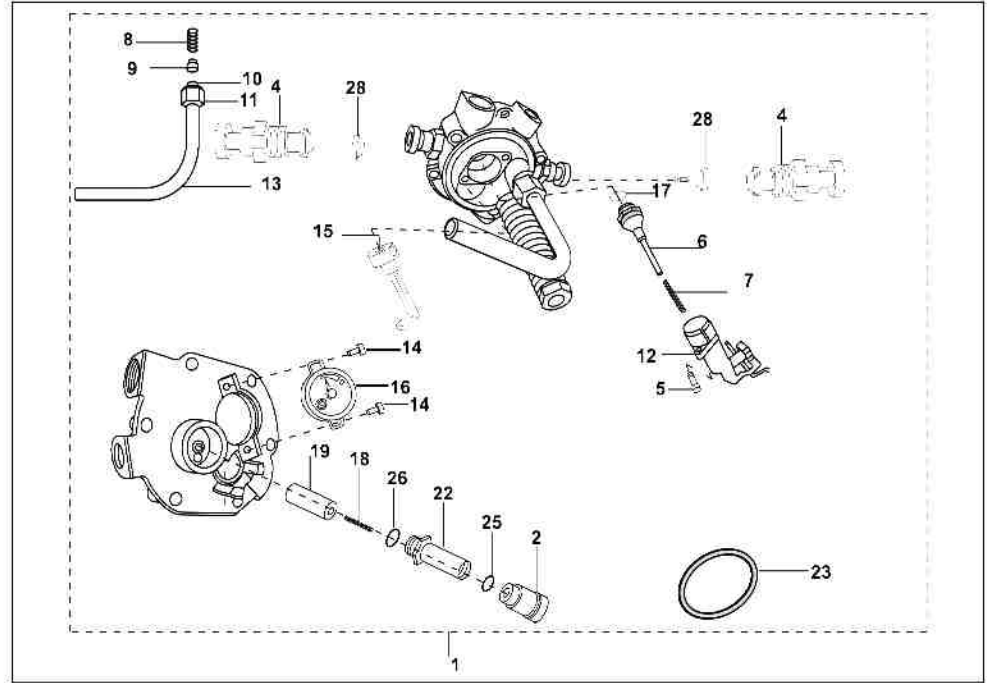

No.	Part No.	Description	Qty/Veh.			Remarks
			AA	AF	AM	
1	AJ 1210 38	Multifunction valve	--	--	1	
2	AJ 1210 82	Fixed nucleus	--	--	1	
3	AJ 1210 83	Retaining washer	--	--	1	N.I
4	AJ 1210 84	Service valve tap	--	--	2	
5	AJ 1210 85	Hex socket head screw	--	--	2	
6	AJ 1210 86	Valve with 'O' ring	--	--	1	
7	AJ 1210 87	Spring	--	--	1	
8	AJ 1210 88	Spring excess flow	--	--	1	
9	AJ 1210 89	Valve excess flow	--	--	1	
10	AJ 1210 90	Spacer for suction pipe	--	--	1	
11	AJ 1210 91	Nut for suction pipe	--	--	1	
12	AJ 1210 92	Safety automatic valve stop	--	--	1	
13	AJ 1210 93	Suction pipe	--	--	1	

AA - RE 4S PETROL
AF - RE 4S CNG
AM - RE 4S LPG