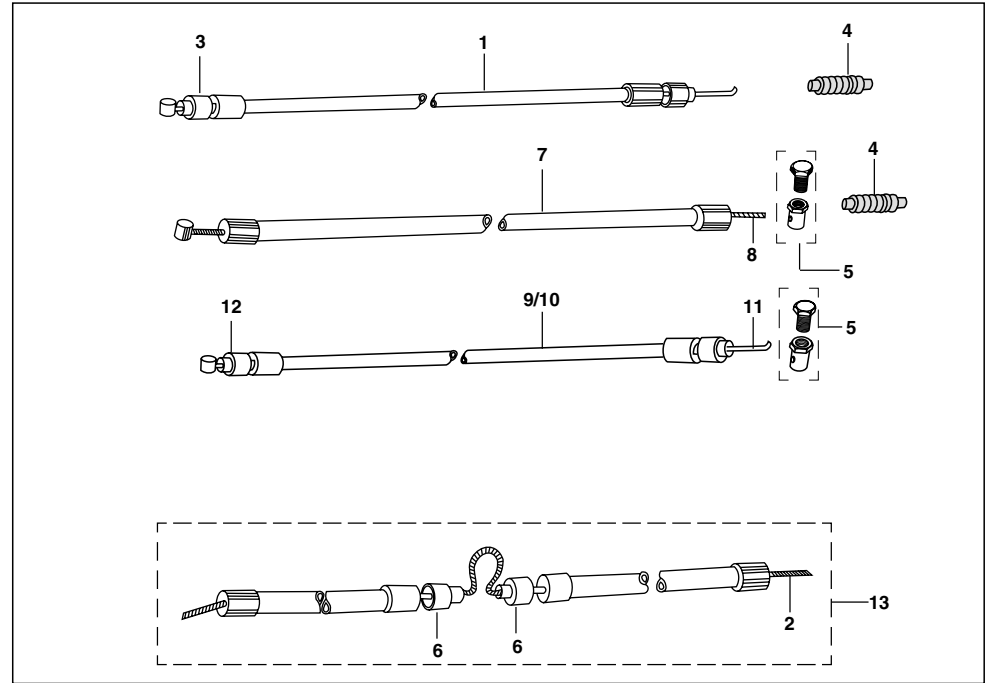

No.	Part No.	Description	Qty/Veh.			Remarks
			AA	AF	AM	
11	BA 1910 11	Inner cable gear	2	2	2	N.S.
12	03 1902 28	Guide for cable	3	3	3	
13	24 1510 58	Hand brake cable assly front	1	1	1	For Auto Adj. System From Mar. 08
	24 1510 59	Cable assly hand brake rear	2	2	2	For Auto Adj. System From Mar. 08

AA - RE 4S PETROL
AF - RE 4S CNG
AM - RE 4S LPG