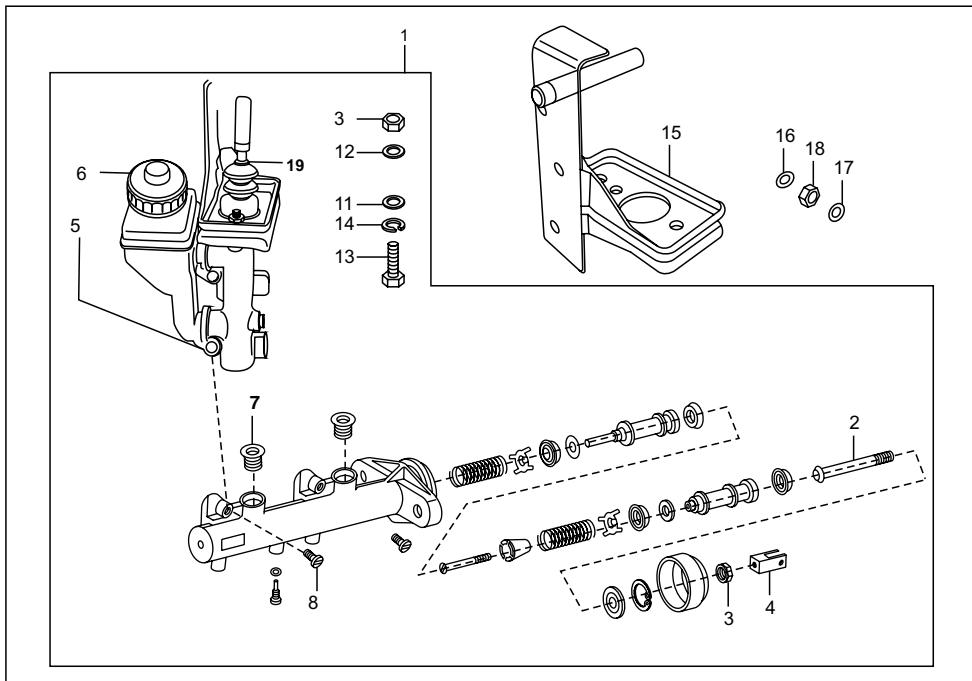

No.	Part No.	Description	Qty/Veh.			Remarks
			AA	AF	AM	
16	39 0200 11	Plain washer	3	3	3	
17	39 0265 12	Plain washer	3	3	3	
18	39 0310 15	Hex nut	3	3	3	
19	24 1510 79	Boot ring	1	1	1	For 24151155 Endurance

AA - RE 4S PETROL
AF - RE 4S CNG
AM - RE 4S LPG