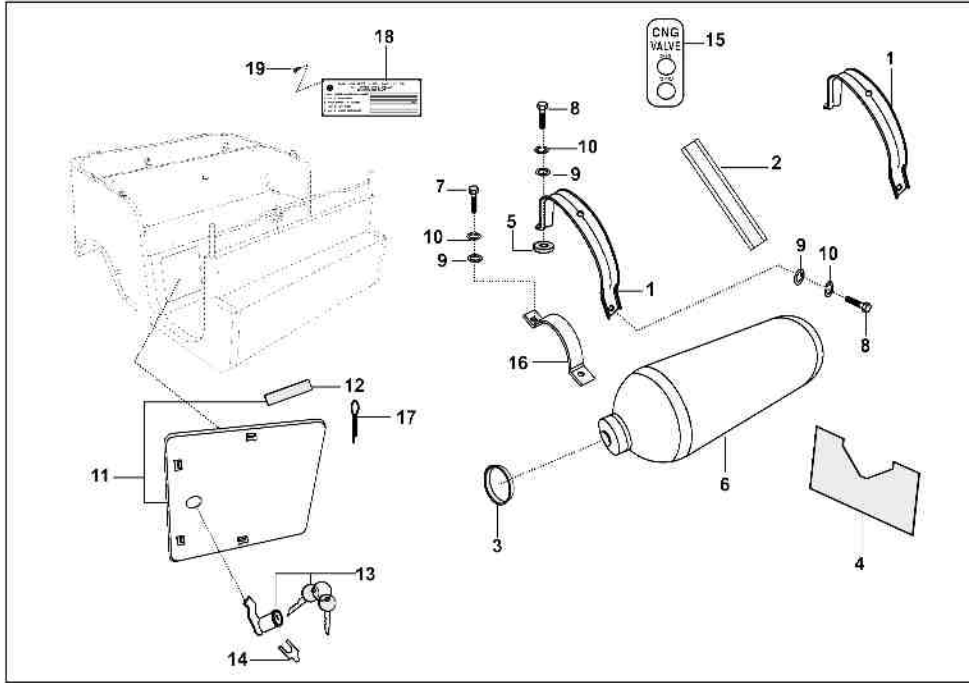

No.	Part No.	Description	Qty/Veh.			Remarks
			AA	AF	AM	
1	AF 1610 98	Assly Strap	--	2	--	From 30.05.08
2	AF 1610 97	Beading Strap	--	2	--	From 30.05.08
3	AF 1610 20	Rubber packing neck	--	1	--	
4	AF 1610 21	Rubber packing cylinder end	--	1	--	
5	AF 1610 22	Rubber bush	--	2	--	
6	AF 1410 32	CNG cylinder	--	1	--	
	AF 1410 21	CNG cylinder(Dia.267)	--	1	--	
7	39 0083 04	Hex.bolt	--	2	--	
8	39 0940 01	Screw	--	4	--	
9	39 0201 11	Plain washer	--	6	--	
10	39 0862 12	Spring washer double coil	--	6	--	
11	AF 2310 08	Cover CNG filling	--	1	--	
12	AF 2310 09	Foam strip	--	4	--	
13	AF 2311 02	Lock CNG fill cover	--	1	--	with key