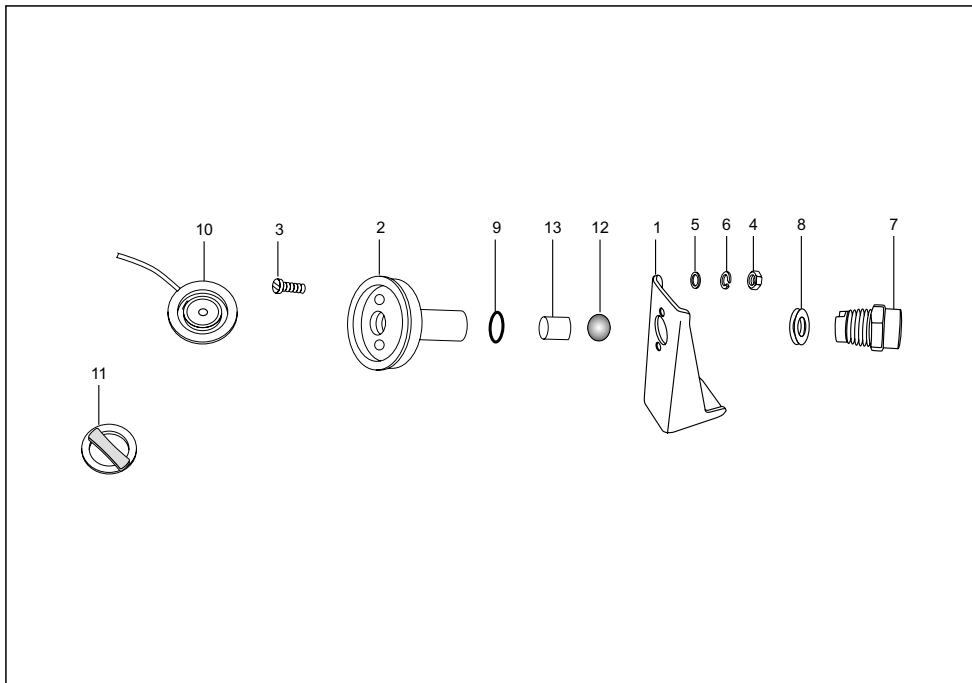

No.	Part No.	Description	Qty/Veh.			Remarks
			AA	AF	AM	
1	24 1214 07	BKT. Filling valve	--	--	1	
2	24 1212 45	Filler	--	--	1	
3	59 0100 10	Screw csumk for filter	--	--	2	
4	AF 1210 57	Nut	--	--	2	
5	AF 1210 58	Washer	--	--	2	
6	AF 1210 49	Spring washer	--	--	2	
7	24 1212 61	Connector for filler	--	--	1	
8	AF 1210 85	Washer	--	--	1	
9	CX 1410 46	'O' ring	--	--	1	
10	24 1213 94	Cap	--	--	1	
11	24 1213 93	Knob	--	--	1	
12	CX 1410 44	Steel ball	--	--	1	
13	CX 1410 45	Spacer	--	--	1	

AA - RE 4S PETROL
AF - RE 4S CNG
AM - RE 4S LPG

Sr. No.	Kit Part No.	Kit Description	Consisting of Following Parts				
			Part No.	Description	Qty./Kit		
1.	AB151092	Major kit (Front wheel cylinder)	AB151097	Piston	2		
			AB151099	Wheel cylinder seal	2		
			AB151098	Spring	1		
			AB151078	Wheel cylinder boot	2		
			AB151100	Bleeder cap	1		
			AB151079	Bleeder screw	1		
AB151093	Minor kit(Front wheel cylinder)	AB151099	Wheel cylinder seal	2			
		AB151098	Spring	1			
		AB151078	Wheel cylinder boot	2			
2.	AB151094	Major kit(Rear wheel cylinder)	AB151100	Piston	2		
			AB151102	Wheel cylinder seal	2		
			AB151098	Spring	1		
			AB151078	Wheel cylinder boot	2		
			AB151079	Bleeder screw	1		
AB151095	Minor kit(Rear wheel cylinder)	AB151102	Wheel cylinder seal	2			
		AB151098	Spring	1			
		AB151078	Wheel cylinder boot	2			
3.	36AA1009	Connecting rod kit	AA101029	Crank pin	1		
			AA101030	Connecting rod	1		
			39153320	Bearing big end roller	1		
4.	AF121190	Service kit for-First stage regulator	AF121084	Pad-filter	1		
			AF121106	'O' ring-filter retainer	1		
			AF121104	'O' ring-Piston small	1		
			AF121036	'O' ring-Piston big	1		
			AF121032	'O' ring -bullnose	1		
			AF121036	'O' ring	1		
			AF121023	'O' ring-dust plug	1		
			AF121191	Service kit-Two stage regulator	AF121124	Pad & Pad holder assly	1
AF121093	'O' ring-flow control	1					
AF121091	'O' ring-flow control	1					
AF121088	'O' ring-ldlimng spring	1					
AF121079	'O' ring-Small diaphragm	1					
AF121127	Diaphragm - small	1					
AF121064	Washer-Lp seat	1					
AF121062	Pad-lever	1					
AF121130	Diaphragm assly-big	1					
6.	AF121192	Service kit hoses	AF121011	Low pressure hose pipe	2		
			AF121010	Flexible hose assly.-2	1		
			AF121009	Flexible hosea assly-1	1		
7.	AA121083	For clean air intake RE(4S)	AA121081	Hose pipe	1		
			BA122062	Pipe band	1		
			AA231046	Cut out cover assly	1		
			28161085	Rubber buffer 1a	1		

AA - RE 4S PETROL
AF - RE 4S CNG
AM - RE 4S LPG