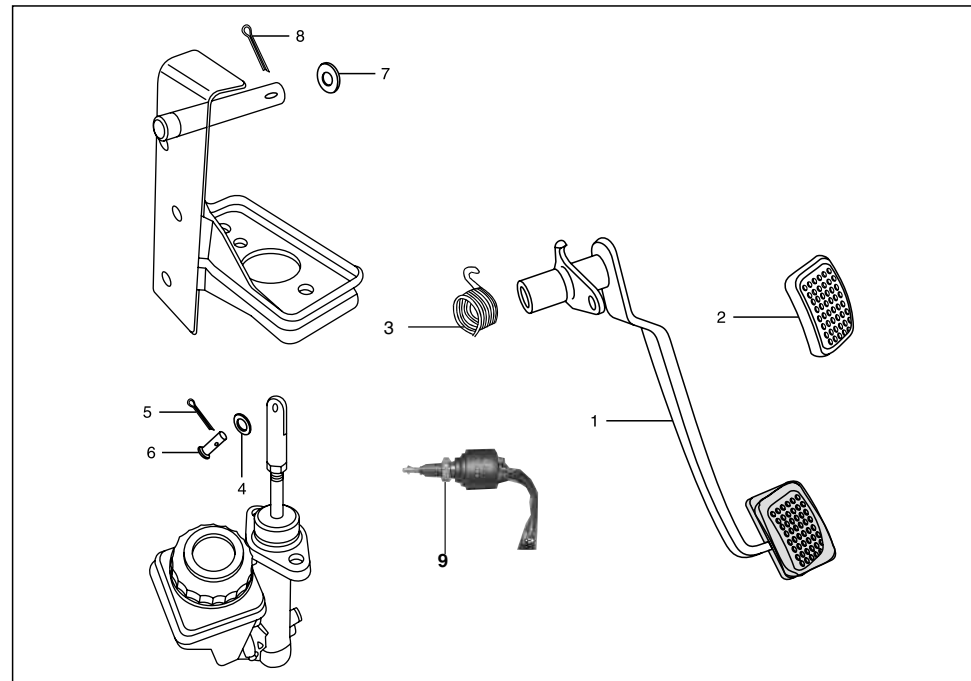

No.	Part No.	Description	Qty/Veh.			Remarks
			AA	AF	AM	
1	AB 1511 26	Brake pedal assly	1	1	1	From May 07
2	BA 1910 29	Pad- Clutch pedal	1	1	1	
3	AB 1510 14	Spring brake pedal retainer	1	1	1	
4	39 0208 11	Plain washer	2	2	2	
5	39 0147 08	Split pin	1	1	1	
6	39 1702 07	Clevis pin with head	1	1	1	
7	39 0199 11	Plain washer	1	1	1	
8	39 0146 08	Split pin	1	1	1	
9	AF 2010 94	Brake switch	1	1	1	

AA - RE 4S PETROL
AF - RE 4S CNG
AM - RE 4S LPG