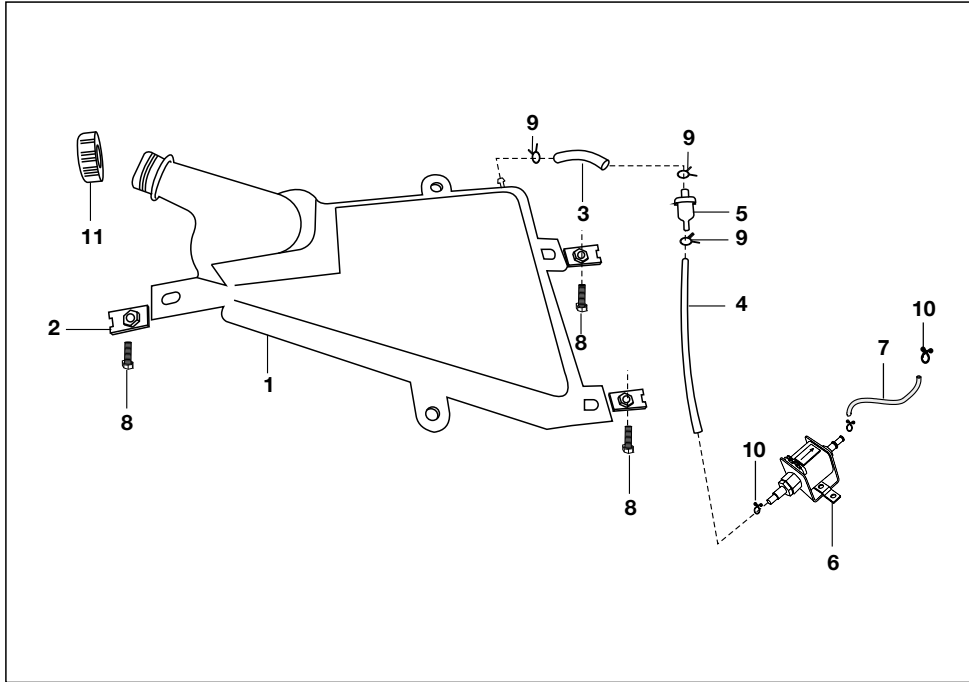

No.	Part No.	Description	Qty/Veh.			Remarks
			PET	CNG	LPG	
1	24 1410 94	Tank fuel 3 lit	--	1	1	
2	24 1612 67	Clip nut	--	3	3	
3	AM 1410 04	Fuel tube tank to filter	--	1	1	
4	24 1411 25	Fuel tube filter to solenoid	--	1	1	
5	DD 1210 13	Fuel filter	--	1	1	
6	HA 2010 07	Petrol solenoid	--	1	1	
7	AA 1410 57	Fuel pipe solenoid to carb.	--	1	1	
8	39 1556 04	Bolt hex head flanged	--	3	3	
9	33 1410 07	Clamp	--	3	3	
10	33 1410 08	Clamp	--	3	3	
11	AP 1410 08	Cap fuel tank	--	1	1	

AA - RE 4S PETROL
AF - RE 4S CNG
AM - RE 4S LPG