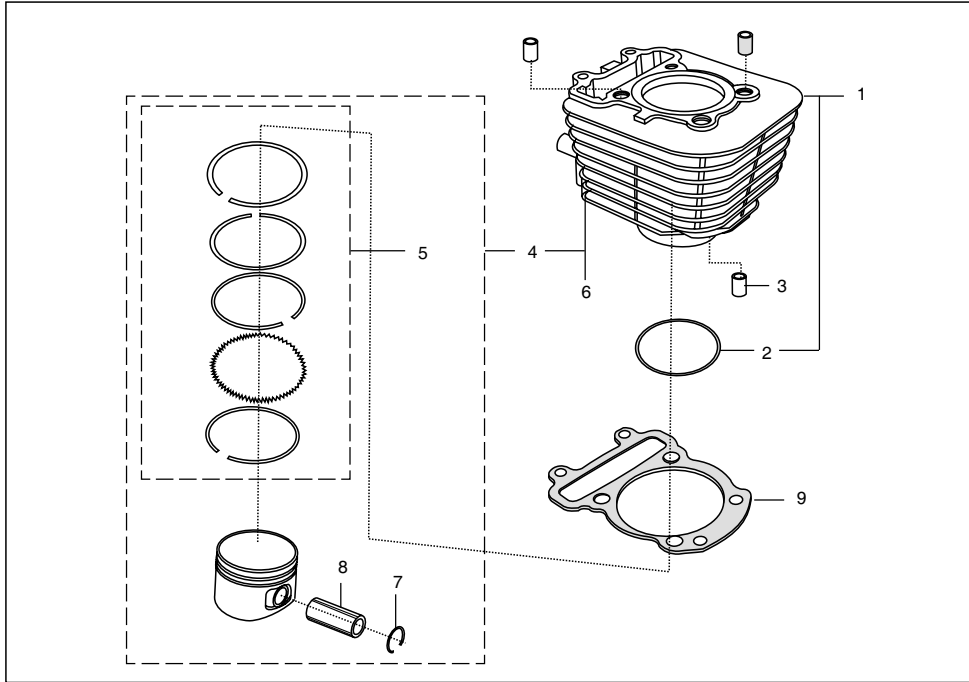

No.	Part No.	Description	Qty/Veh.			Remarks
			AA	AF	AM	
1	AA 1013 71	Cylinder block with liner (std)	1	1	1	Upto Aug.03
2	39 1543 21	'O' ring	1	1	1	
3	39 1000 06	Hollow dowel pin	2	2	2	
4	AA 1014 47	Piston assly (std)	1	1	1	
5	AA 1014 48	Piston ring set (std)	1	1	1	
6	AA 1014 46	Cyl. block & piston assly (std)	1	1	1	
7	39 1478 17	Wire circlip	2	2	2	
8	AA 1010 25	Pin piston	1	1	1	
9	AA 1010 13	Block gasket	1	1	1	

AA - RE 4S PETROL
AF - RE 4S CNG
AM - RE 4S LPG