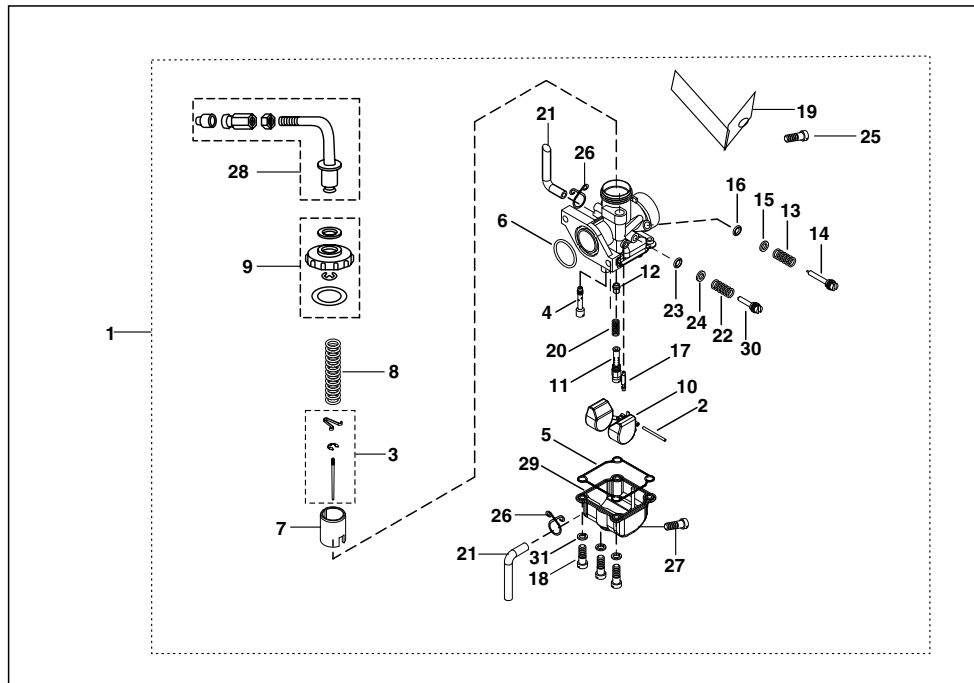

No.	Part No.	Description	Qty/Veh.			Remarks
			AA	AF	AM	
16	DD 1210 52	Washer	1	--	--	
17	DP 1210 53	Jet needle	1	--	--	
18	CB 1210 46	Screw	3	--	--	
19	24 1213 74	Bracket	1	--	--	
20	24 1213 75	Spring	1	--	--	
21	AA 1211 06	Hose	1	--	--	
22	DD 1210 89	Spring	1	--	--	
23	16 1210 32	Washer	1	--	--	
24	24 1210 62	'O' ring	1	--	--	
25	24 1213 81	Screw	1	--	--	
26	24 1213 83	Hose clip	1	--	--	
27	24 1210 86	Screw drain	1	--	--	
28	24 1213 84	Guide cable assly	1	--	--	
29	24 1214 04	Body carburettor ucal	1	--	--	
30	AA 1211 03	Screw air	1	--	--	

AA - RE 4S PETROL
AF - RE 4S CNG
AM - RE 4S LPG