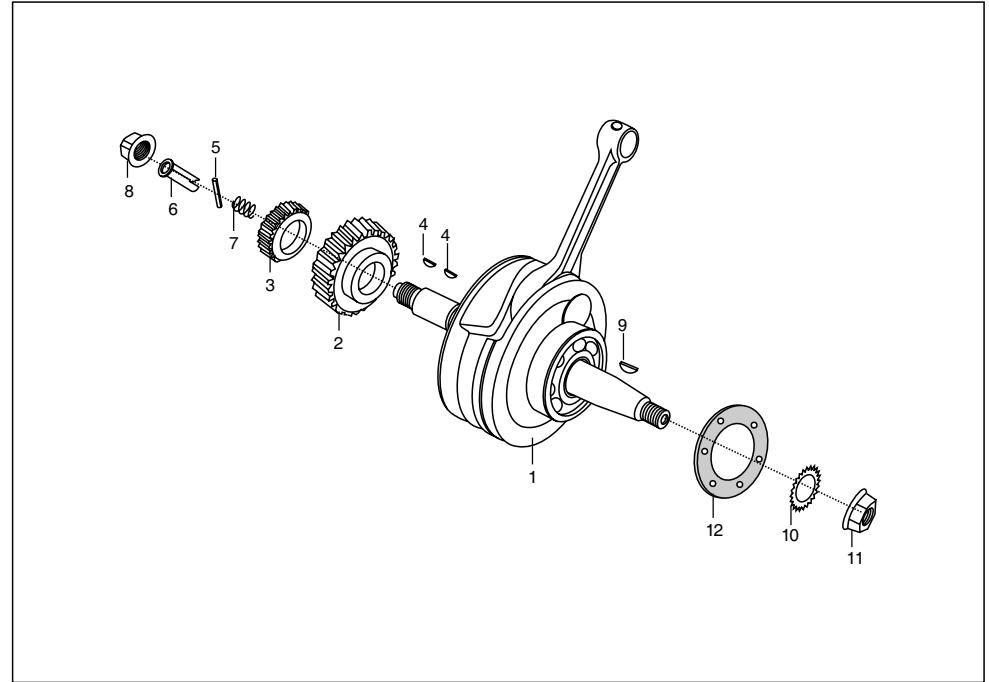

No.	Part No.	Description	Qty/Veh.			Remarks
			AA	AF	AM	
1	AN 1010 72	Crank shaft assly	1	1	1	For Sintering route
2	AA 1010 31	Primary pinion	1	1	1	
3	AA 1014 24	Oil pump drive gear	1	1	1	
4	31 1011 73	Key woodruff	2	2	2	
5	39 1927 07	Roller pin	1	1	1	
6	AA 1011 38	Plunger oil	1	1	1	
7	AA 1011 39	Spring plunger	1	1	1	
8	39 1885 15	Nut	1	1	1	
9	AA 1013 45	Woodruff key	1	1	1	
10	01 1006 12	Fan disc washer	1	1	1	
11	39 1053 15	Nut	1	1	1	N.I.
12	28 1011 10	Damper spring	1	1	1	
13	AA 1014 99	Kit connecting rod	1	1	1	

AA - RE 4S PETROL
AF - RE 4S CNG
AM - RE 4S LPG