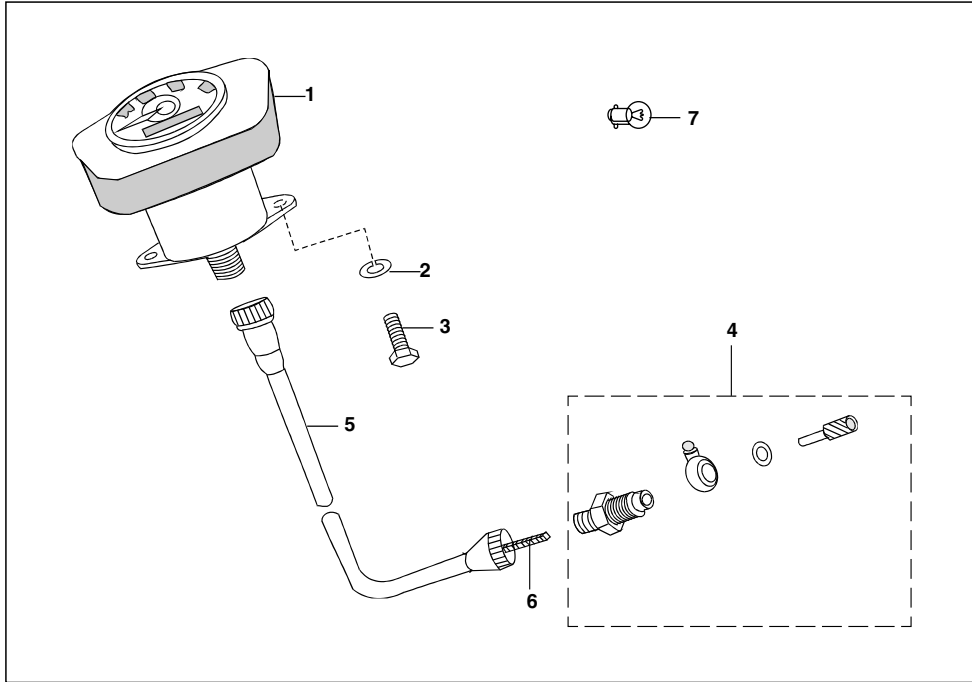

No.	Part No.	Description	Qty/Veh.			Remarks
			AA	AF	AM	
1	24 1911 08	Speedometer complete / lamp	1	1	1	
2	39 0262 12	Spring washer	2	2	2	
3	39 1350 01	Hexagon screw	2	2	2	
4	05 1903 01	Speedometer drive complete	1	1	1	
5	22 1910 96	Speedometer cable complete	1	1	1	
6	22 1910 97	Speedometer cable inner	1	1	1	
7	25 1910 54	Lamp 12V 2w	1	1	1	

AA - RE 4S PETROL
AF - RE 4S CNG
AM - RE 4S LPG