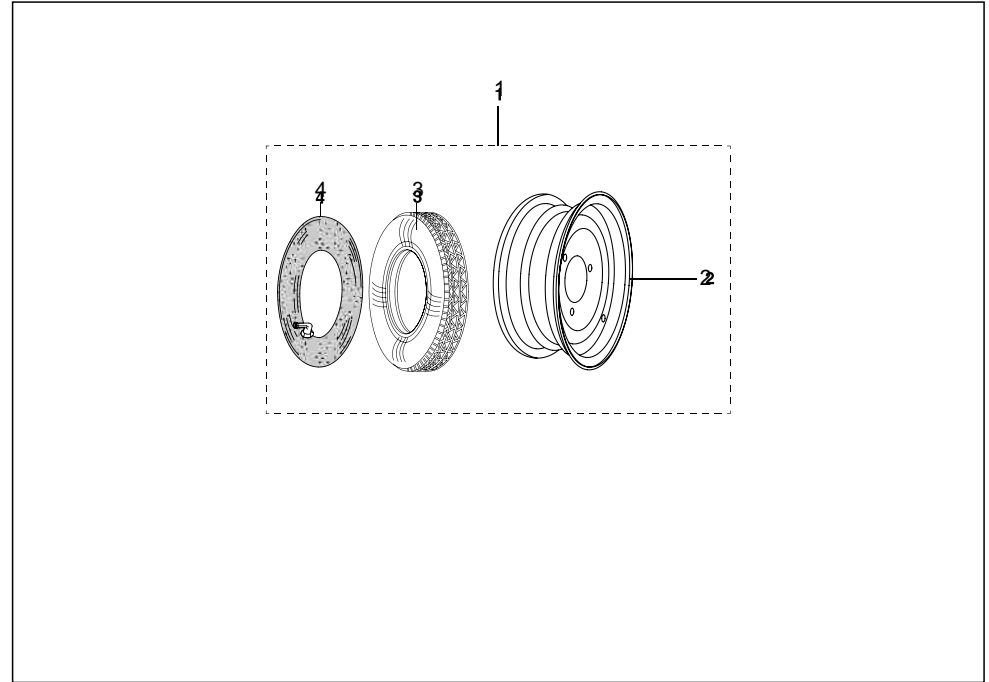

No.	Part No.	Description	Qty/Veh.			Remarks
			AA	AF	AM	
1	22 1510 44	Wheel Comp.	4	4	4	Not to Service
2	24 1511 10	Wheel rim assly	4	4	4	w/o tube tyre
3	21 1503 07	Tyre 4.00 x 8"	4	4	4	Not to service
4	21 1503 06	Tube for tyre	4	4	4	Not to service

AA - RE 4S PETROL
AF - RE 4S CNG
AM - RE 4S LPG