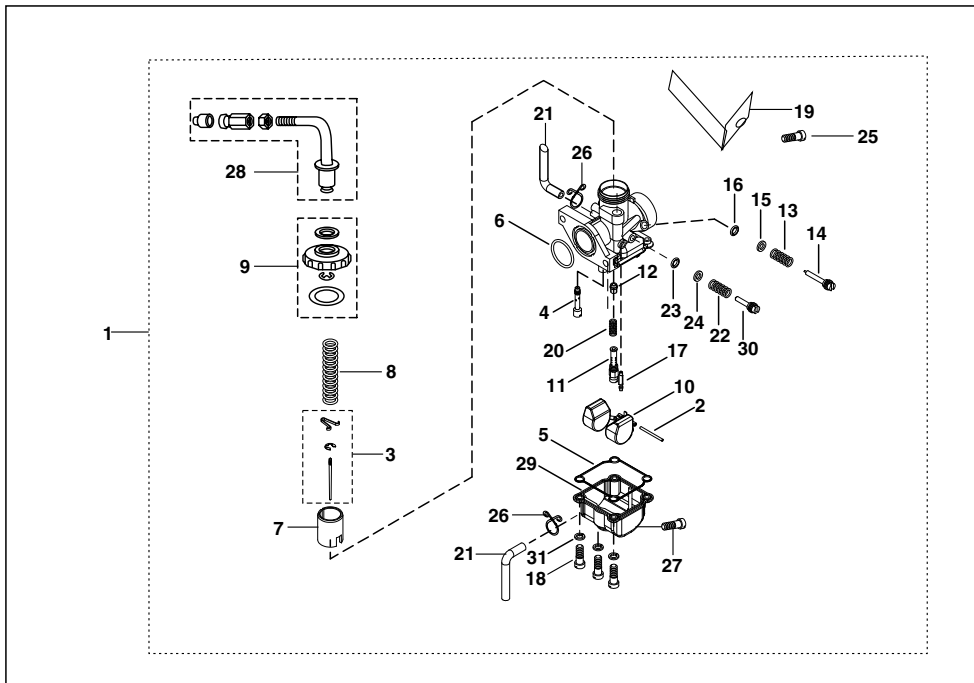

No.	Part No.	Description	Qty/Veh.			Remarks
			AA	AF	AM	
1	AA 1210 97	Carburettor comp.	1	--	--	Flange type
2	24 1210 69	Pin float	1	--	--	
3	16 1211 38	Needle assly	1	--	--	
4	AA 1211 05	Jet pilot	1	--	--	
5	24 1213 61	Seal	1	--	--	
6	31 1210 80	'O' ring	1	--	--	
7	24 1213 62	Piston valve	1	--	--	
8	DD 1210 47	Spring throttle valve	1	--	--	
9	24 1213 64	Mixing Cap assly.	1	--	--	
10	24 1213 65	Float	1	--	--	
11	AA 1211 04	Main jet	1	--	--	
12	24 1213 68	Needle jet	1	--	--	
13	GH 1210 21	Spring idle adjst.	1	--	--	
14	24 1213 69	Adjuster	1	--	--	
15	24 1213 70	Ring	1	--	--	

AA - RE 4S PETROL
AF - RE 4S CNG
AM - RE 4S LPG