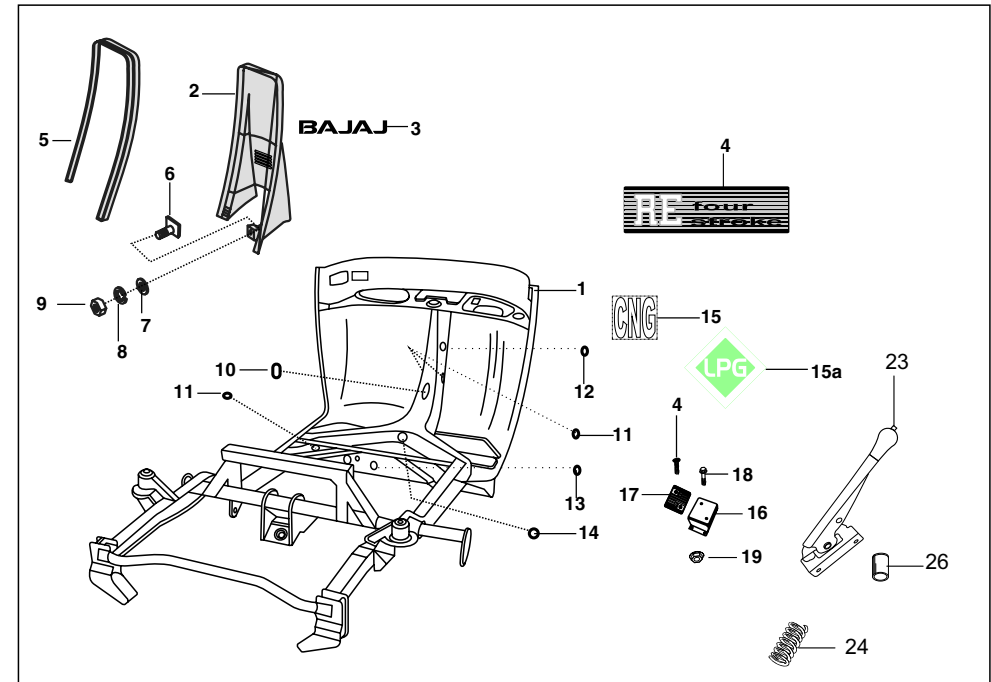

No.	Part No.	Description	Qty/Veh.			Remarks
			AA	AF	AM	
1	AA 1611 72	Assly. Bare Chassis	1	--	--	
	AM 1610 46	Bare Chassis Complete	--	1	1	
2	AB 1612 12	Steering cover.	1	1	1	
3	24 161415	Bajaj	1	1	1	
4	AA 161086	RE 4 Stroke lable	1	--	--	
5	22 1602 35	Rubber beading	1	1	1	
6	22 1602 36	Bolt /Plate assly	2	2	2	
7	39 0219 11	Plain washer	2	2	2	
8	39 0263 12	Spring washer	2	2	2	

AA - RE 4S PETROL
AF - RE 4S CNG
AM - RE 4S LPG