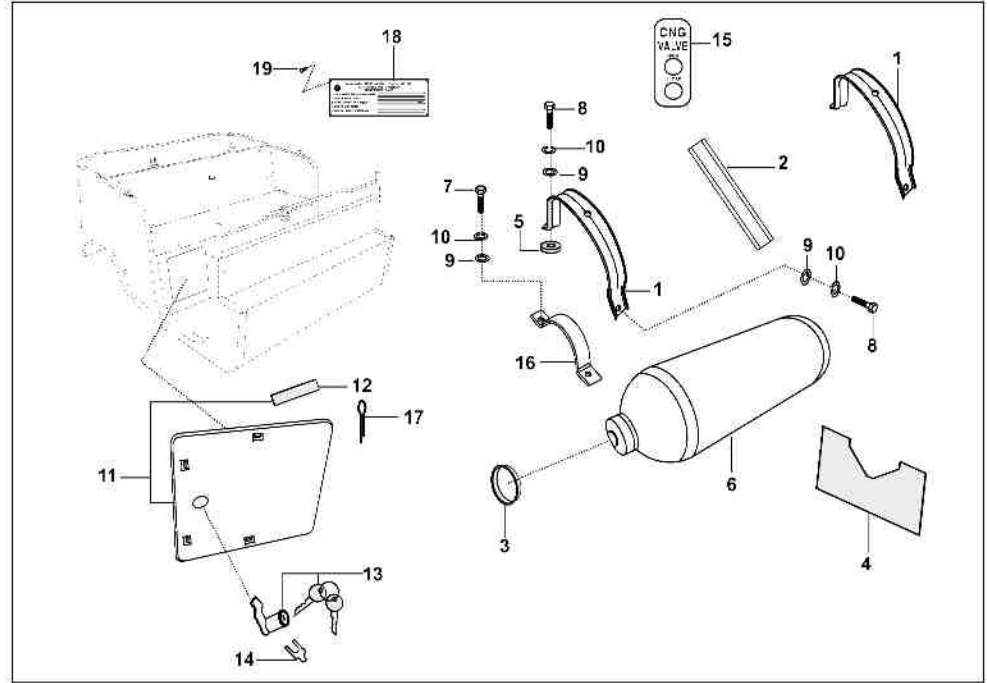

No.	Part No.	Description	Qty/Veh.			Remarks
			AA	AF	AM	
14	01 1607 17	Lock clip	--	1	--	
15	AF 1610 29	CNG valve label	--	1	--	
16	AF 1610 17	Neck Strap	--	1	--	
17	39 0156 08	Split pin	--	1	--	For Cover CNG filling
18	AF 2310 11	Identification plate	--	1	--	
19	01 1601 26	Rivet	--	4	--