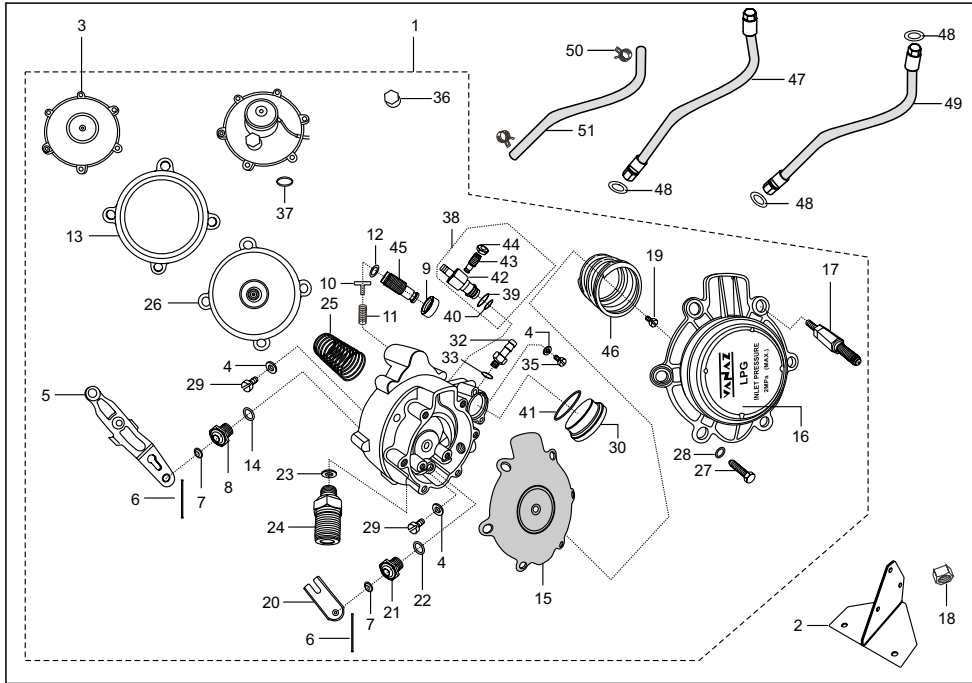

No.	Part No.	Description	Qty/Veh.			Remarks
			AA	AF	AM	
18	AF 1210 57	Nut	--	--	3	For mtg. LPR on bkt.
19	24 1213 11	Spring adjusting screw	--	--	1	
20	24 1213 12	Lever sub assly	--	--	1	
21	24 1213 13	Seat	--	--	1	
22	24 1213 14	Rubber washer	--	--	1	
23	24 1213 15	Washer copper	--	--	1	
24	24 1213 16	Connector inlet	--	--	1	
25	24 1213 17	Vaccum spring	--	--	1	
26	24 1213 18	Diaphragm	--	--	1	
27	AF 1210 50	Screw	--	--	12	
28	AF 1210 49	Washer spring	--	--	15	
29	AF 1210 70	Screw	--	--	8	
30	24 1213 19	Plug	--	--	18	
31	24 1213 24	Filter disc	--	--	1	N.I.
32	24 1213 25	Nozzle	--	--	1	
33	24 1213 26	Nylon washer	--	--	1	
34	24 1213 27	Plug PR check	--	--	1	N.I.
35	AF 1210 94	Screw	--	--	4	

AA - RE 4S PETROL
AF - RE 4S CNG
AM - RE 4S LPG