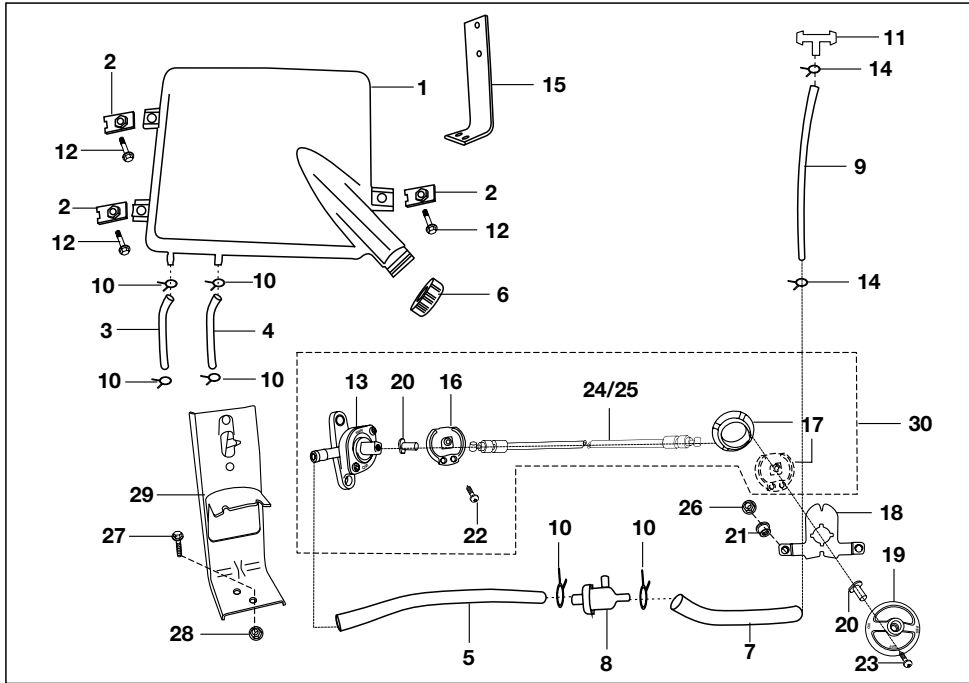

Plate No. 30 : PETROL TANK & PETROL COCK ASSLY

No.	Part No.	Description	Qty/Veh.			Remarks
			PET	CNG	LPG	
1	AA 1410 56	Fuel tank plastic	1	--	--	
2	24 1612 97	Clip nut	3	--	--	
3	24 1411 38	Fuel pipe tank to cock (blue)	1	--	--	
4	24 1411 39	Fuel pipe tank to cock (gray)	1	--	--	
5	24 1411 40	Fuel tube cock to filter	1	--	--	
6	DZ 1410 76	Cap fuel tank	1	--	--	
7	AA 1410 59	Fuel tube filter to carbu.	1	--	--	Alt for AA 1410 54
8	24 1216 52	Fuel filter	1	--	--	
9	24 1411 13	Breather tube	1	--	--	
10	33 1410 07	Clamp	5	--	--	
11	BA 1220 05	T joint	1	--	--	
12	39 1556 04	Bolts for fuel tank mtg.	3	--	--	
13	24 1411 30	Fuel cock assly.	1	--	--	
14	BA 1220 03	Fuel pipe clip	4	--	--	
15	24 1411 31	Bracket fuel tank mtg	1	--	--	

AA - RE 4S PETROL
AF - RE 4S CNG
AM - RE 4S LPG