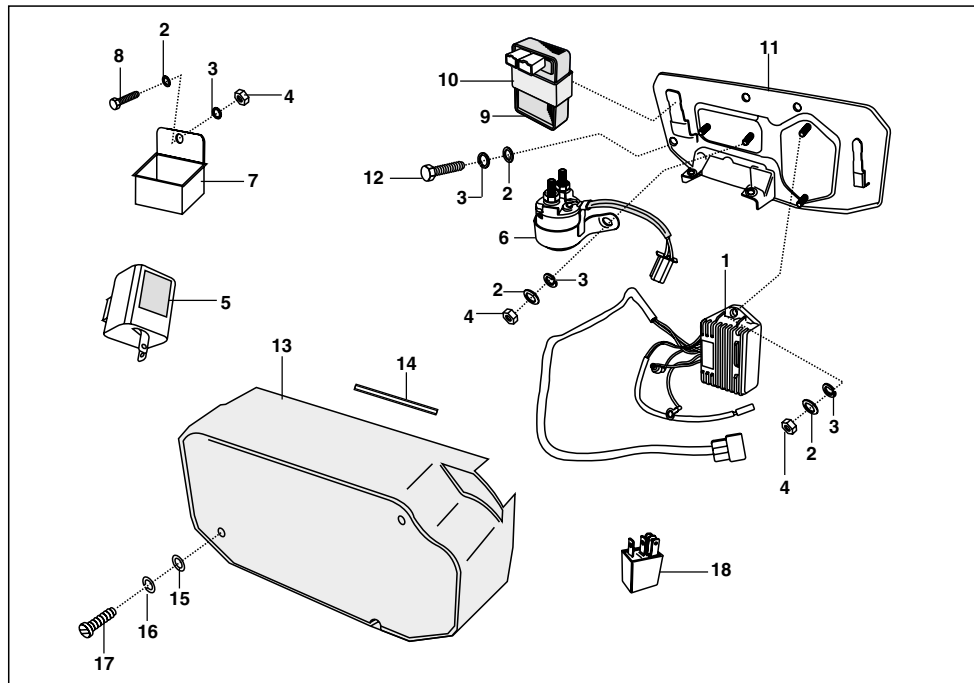

No.	Part No.	Description	Qty/Veh.			Remarks
			AA	AF	AM	
11	AA 1610 60	Plate assly.mtg. electrical units	1	1	1	
12	39 0944 04	Bolt	3	3	3	For Plate assly mounting on chassis
13	AA 1610 80	Cover - plate electrical unit	1	1	1	
14	AA 1610 81	Packing - cover	1	1	1	
15	39 0239 11	Plain washer	2	2	2	
16	39 0732 12	Spring washer	2	2	2	
17	39 0696 01	Slotted ch.hd.screw	2	2	2	
18	AL 2010 12	Starter interlock Relay	1	1	1	

AA - RE 4S PETROL
AF - RE 4S CNG
AM - RE 4S LPG