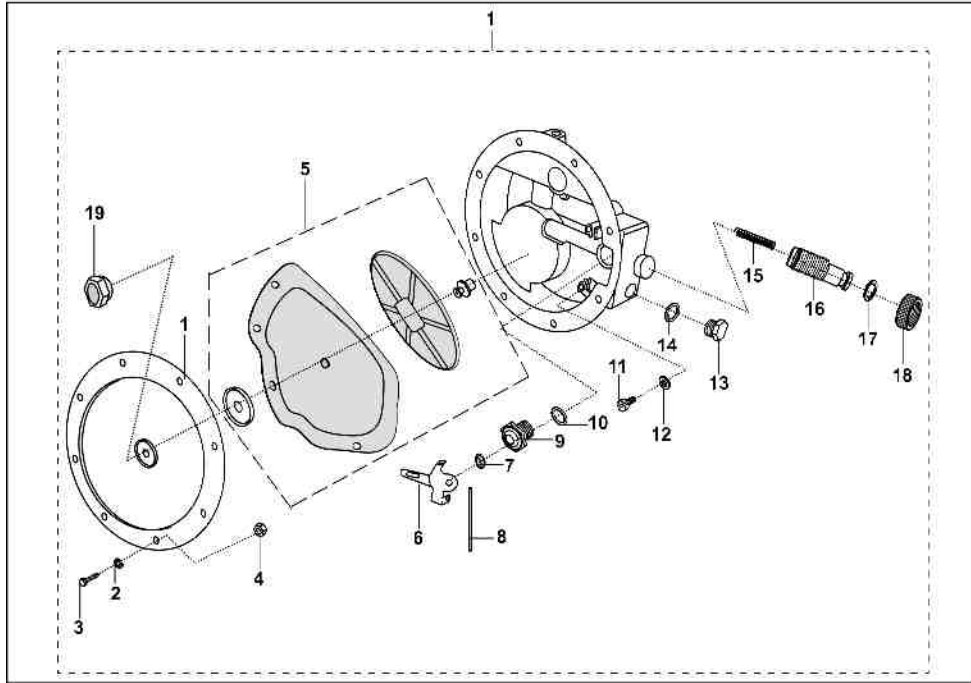

No.	Part No.	Description	Qty/Veh.			Remarks
			AA	AF	AM	
16	AF 1211 12	Spring retainer	--	1	--	
17	AF 1210 88	'O' ring	--	1	--	
18	AF 1211 11	lock nut	--	1	--	
19	AF 1211 31	Plug	--	1	--	

AA - RE 4S PETROL
AF - RE 4S CNG
AM - RE 4S LPG