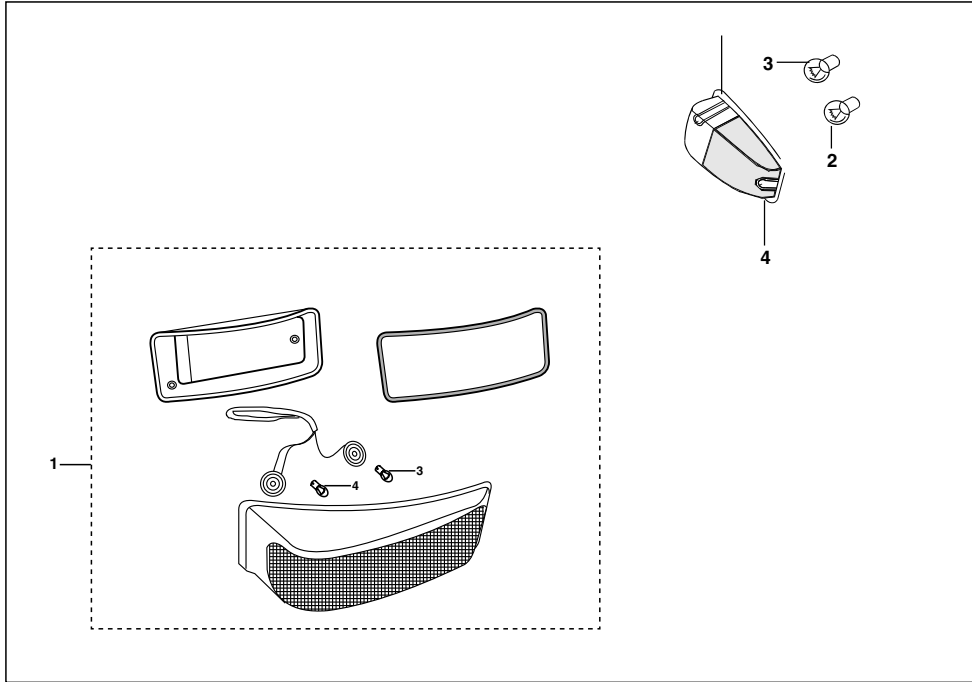

No.	Part No.	Description	Qty/Veh.			Remarks
			AA	AF	AM	
1	AA 2010 91	Front light assly. LH	1	1	1	From Jan.03
	AA 2010 93	Front light assly. RH	1	1	1	From Jan.03
2	06 2010 83	Lamp 12v 10w	2	2	2	For side indicator
3	06 2010 82	Lamp 12v 5w	2	2	2	
4	22 2005 21	Glass	2	2	2	For BA201047

AA - RE 4S PETROL
AF - RE 4S CNG
AM - RE 4S LPG