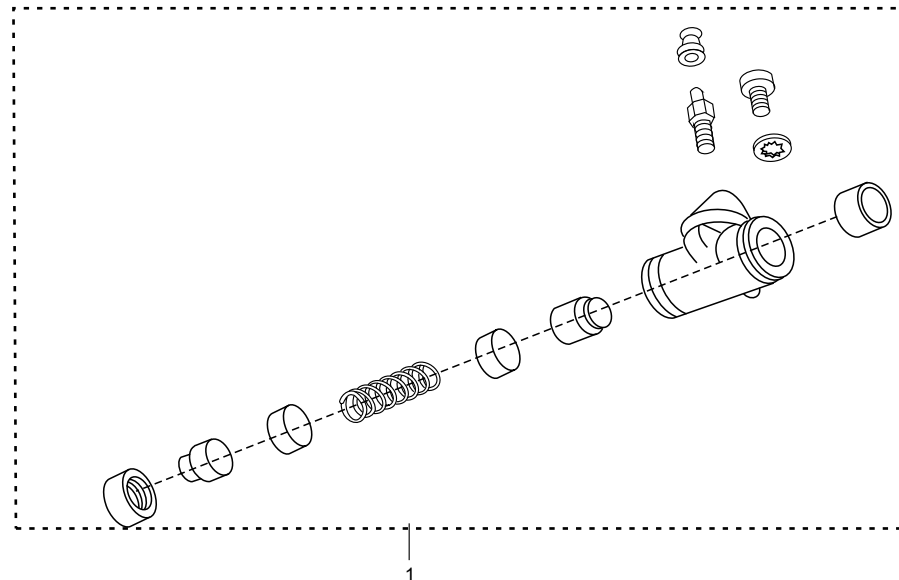

No.	Part No.	Description	Qty/Veh.			Remarks
			AA	AF	AM	
1	24 1510 99	Wheel cylinder assly	1	1	1	For Auto adj. br.system
	AB 1510 90	Wheel cylinder assly(dia.22.22)	1	1	1	
2	24 1511 07	Major kit	1	1	1	for 24151099
	AB 1510 92	Major kit	1	1	1	From May.02 for AB151090
3	24 1511 08	Minor kit	1	1	1	For 24151099
	AB 1510 93	Minor kit	1	1	1	From May 02 for AB151090

AA - RE 4S PETROL
AF - RE 4S CNG
AM - RE 4S LPG