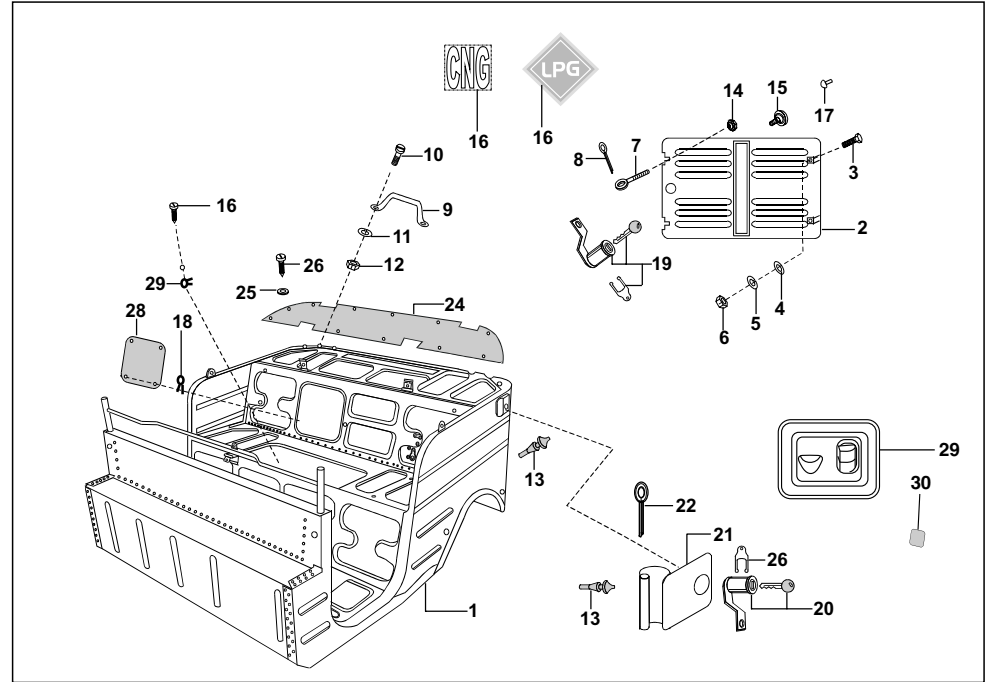

No.	Part No.	Description	Qty/Veh.			Remarks
			AA	AF	AM	
1	24 2313 64	Body assly	1	--	--	From 28.07.2007 Mod. support assly top & Comm. with RE 2S
	24 2313 68	Body assly	--	1	1	From 10.09.2007 Mod. support assly top. Di filter, & Vanaz kit Comm. with 2S CNG/LPG
2	BA 2310 58	Rear door assly	1	1	1	
3	39 0096 04	Bolt	2	2	2	
4	39 0199 11	Plain washer	2	2	2	
5	39 0264 12	Spring washer	2	2	2	
6	39 0293 15	Hex nut	2	6	6	
7	01 1401 16	Tie rod	2	2	2	
8	39 0147 08	Split pin	2	2	2	

AA - RE 4S PETROL
AF - RE 4S CNG
AM - RE 4S LPG