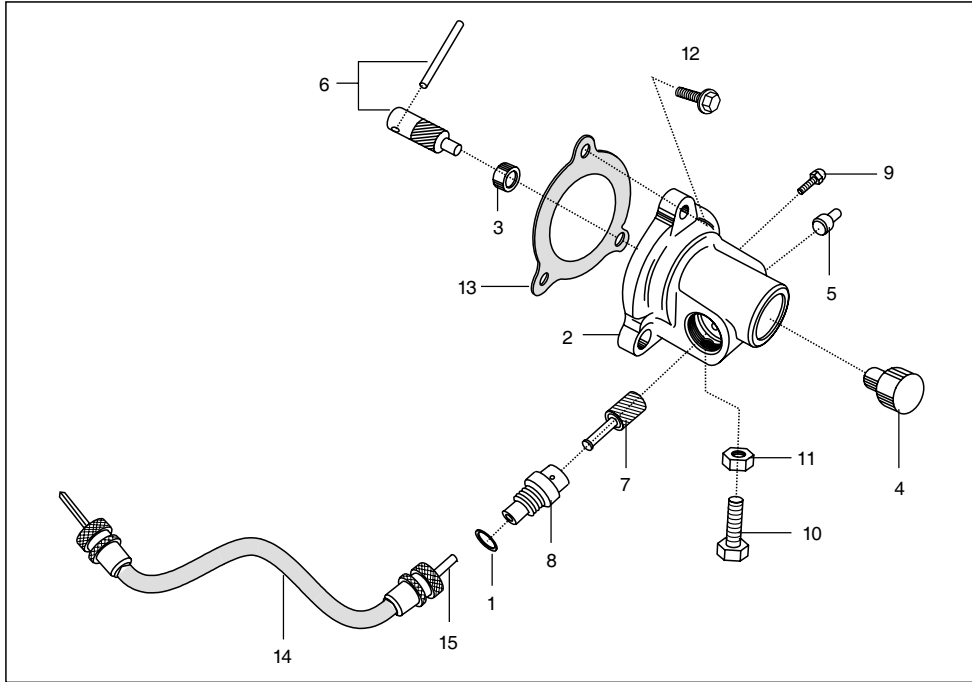

No.	Part No.	Description	Qty/Veh.			Remarks
			AA	AF	AM	
1	39 1587 21	'O' ring	1	1	1	
2	AA 1310 25	Fare meter housing assly	1	1	1	Includes item 3, 4 & 5
3	AE 1310 03	Plastic bush	1	1	1	Alt.24 1310 07
4	24 1310 08	Plug	1	1	1	Alt. 24 1010 73
5	03 1701 09	Pin	1	1	1	
6	24 1310 01	Faremeter pinion assly	1	1	1	
7	24 1302 09	Faremeter gear	1	1	1	
8	24 1302 14	Bush	1	1	1	
9	23 1613 05	Grease nipple	1	1	1	
10	39 0062 04	Hex screw	1	1	1	
11	39 0292 15	Hex nut	1	1	1	
12	59 0400 29	Hex bolt flange type	3	3	3	
13	AA 1310 04	Gasket	1	1	1	
14	AA 2510 01	Faremeter cable comp.	1	1	1	
15	AA 2510 03	Inner cable (Faremeter)	1	1	1	

AA - RE 4S PETROL
AF - RE 4S CNG
AM - RE 4S LPG