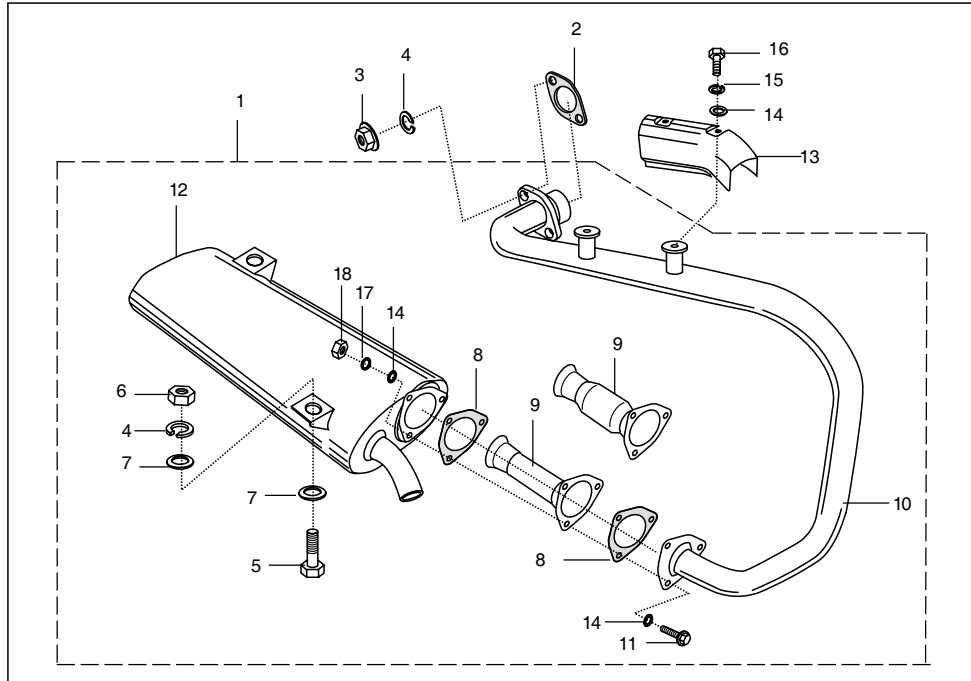

No.	Part No.	Description	Qty/Veh.			Remarks
			AA	AF	AM	
1	AA 1015 52	Silencer Left Routing	1	1	1	With Hot Tube W/o Hot Tube
	AF 1010 11	Silencer Left Routing	1	1	1	
	13 1011 65	Gasket	1	1	1	
3	39 0798 15	Nut flanged	2	2	2	
4	39 1829 12	Spring washer	2	2	2	
5	39 0080 04	Hexagon head bolt	1	1	1	
6	39 0312 15	Hex. nut	2	2	2	
7	39 0201 11	Plain washer	4	4	4	
8	AA 1012 83	Gasket	2	2	2	
9	AA 1013 98	Hot tube assly.	--	1	1	
10	AF 1010 14	Exhaust Tube Assly	1	1	1	
11	39 1552 04	Flanged bolt	3	3	3	

AA - RE 4S PETROL
AF - RE 4S CNG
AM - RE 4S LPG